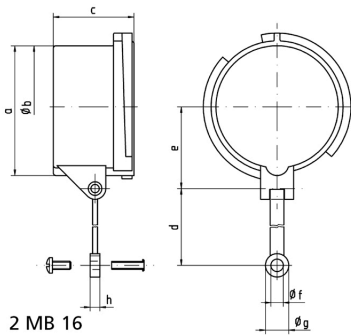

Accessories plugs/connectors - Closure cap for CEE plugs

Product description	
BALS-Prd.-Nr	837
EAN	4024941008372
Product category	closure cap
Current	32A
Number of poles	3p, 4p
Arrangement of phases	3p, 4p
Protection degree	IP67
Colour code	grey RAL 7035

Product description	
Colour of appliance	Closure cap grey RAL 7035
Height	91mm
Width	82mm
Depth	51.5mm
Material of enclosure	Polyamide

Additional technical properties	
	With strap

Logistics data	
Weight/pcs	0.061 kg / Piece
Packaging	Bag
Content amount	1 ST
EAN	4024941008372
Length	51.5 mm
Width	82 mm
Height	91 mm
Weight	0.062 kg
Volume	384.293 ccm
Packaging	Carton
Content amount	10 ST
EAN	4024941959766

Logistics data	
Length	275 mm
Width	175 mm
Height	137 mm
Weight	0.735 kg
Volume	5,737.5 ccm

Ampere Polzahl	16 3	16 4	16 5	32 3/4	32 5	63 3/4/5	125 3/4/5
a	53,0	59,5	67,0	70,0	76,5	83,5	95,5
b ø	49,5	55,7	63,0	64,0	70,5	76,5	89,0
c	41,5	41,5	41,5	51,5	51,5	72,5	80,0
d	133,0	133,0	133,0	133,0	133,0	155,0	155,0
e	34,5	38,0	42,0	44,0	48,0	52,0	57,5
f ø	6,4	6,4	6,4	6,4	6,4	6,4	6,4
g ø	12,0	12,0	12,0	12,0	12,0	12,0	12,0
h	5,0	5,0	5,0	5,0	5,0	5,0	5,0