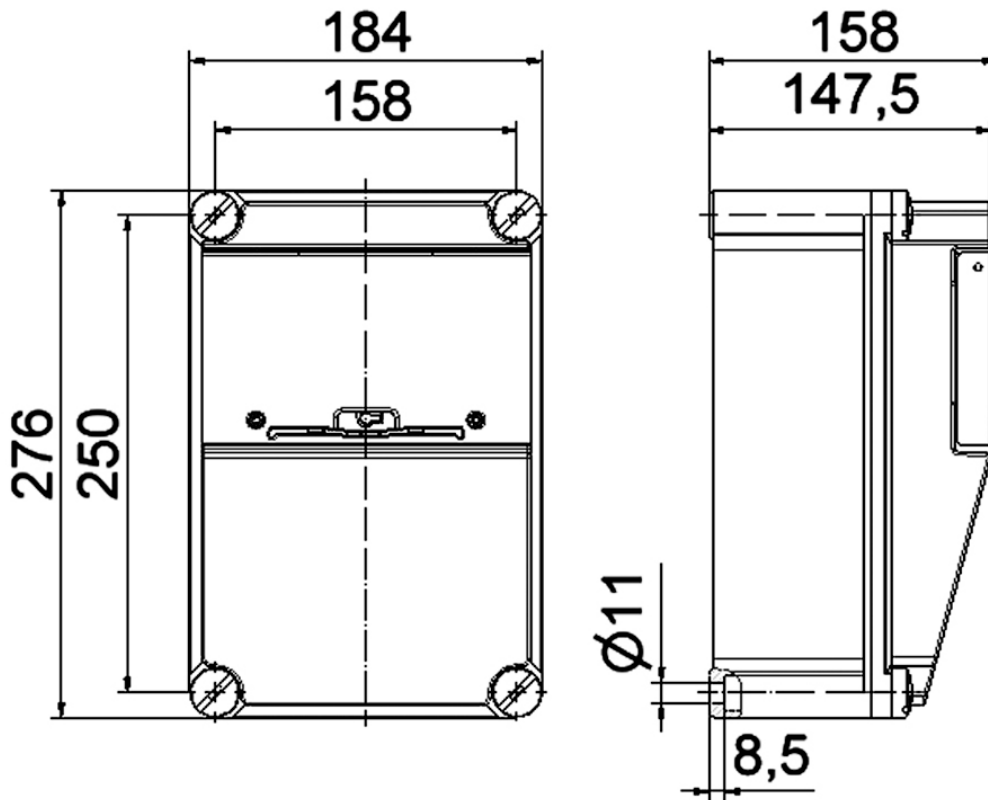

Product description	
BALS-Prd.-Nr	61402
EAN	4024941614023
Product category	empty housing
Mounting type	Surface-mounted
Colour of appliance	Housing bottom grey RAL 7035, Housing top grey RAL 7035
Material of enclosure	Polyester RAL 7035
Height	246mm
Width	184mm
Depth	148mm

Logistics data	
Weight/pcs	1.16 kg / Piece
Packaging	Carton
Content amount	1 ST
EAN	4024941614023
Length	325 mm
Width	217 mm
Height	210 mm
Weight	1.366 kg
Volume	13,588.4 ccm

30 MB 145