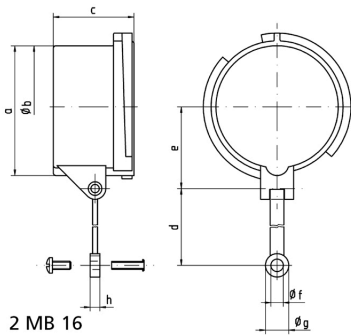

## Accessories plugs/connectors - Closure cap for CEE plugs

Product description	
BALS-Prd.-Nr	837
EAN	4024941008372
Product category	closure cap
Current	32A
Number of poles	3p, 4p
Arrangement of phases	3p, 4p
Protection degree	IP67
Colour code	grey RAL 7035

Product description	
Colour of appliance	Closure cap grey RAL 7035
Height	91mm
Width	82mm
Depth	51.5mm
Material of enclosure	Polyamide

Additional technical properties	
	With strap

Logistics data	
Weight/pcs	0.061 kg / Piece
Packaging	Bag
Content amount	1 ST
EAN	4024941008372
Length	51.5 mm
Width	82 mm
Height	91 mm
Weight	0.062 kg
Volume	384.293 ccm
Packaging	Carton
Content amount	10 ST
EAN	4024941959766

Logistics data	
Length	275 mm
Width	175 mm
Height	137 mm
Weight	0.735 kg
Volume	5,737.5 ccm

Ampere Polzahl	16 3	16 4	16 5	32 3/4	32 5	63 3/4/5	125 3/4/5
a	53,0	59,5	67,0	70,0	76,5	83,5	95,5
b $\phi$	49,5	55,7	63,0	64,0	70,5	76,5	89,0
c	41,5	41,5	41,5	51,5	51,5	72,5	80,0
d	133,0	133,0	133,0	133,0	133,0	155,0	155,0
e	34,5	38,0	42,0	44,0	48,0	52,0	57,5
f $\phi$	6,4	6,4	6,4	6,4	6,4	6,4	6,4
g $\phi$	12,0	12,0	12,0	12,0	12,0	12,0	12,0
h	5,0	5,0	5,0	5,0	5,0	5,0	5,0