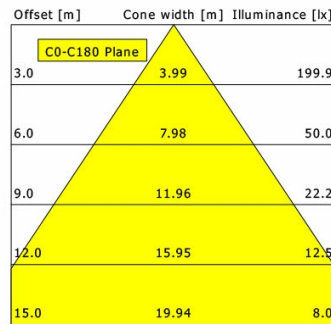

η	LED
Efficiency	102 lm/W
Direct/Indirect	↓ 100% / ↑ 0%
System Power	21 W
UGR	X=4H, Y=8H
Reflection factors	70/50/20
UGR C0/C180	20.8
UGR C90/C270	20.8
CIE Flux Codes	85 98 100 100 100
Ra/CRI	>80

LTS