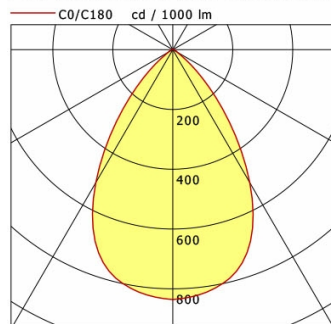

C0	C90	C180	C270
0°	836	836	836	836
15°	780	780	780	780
30°	514	514	514	514
45°	155	155	155	155
60°	18	18	18	18
75°	6	6	6	6
90°	0	0	0	0

cd / 1000 lm

Offset [m]	Cone width [m]	Illuminance [lx]
3.0	3.99	248.9
6.0	7.98	62.2
9.0	11.97	27.7
12.0	15.97	15.6
15.0	19.96	10.0

η	LED
Efficiency	103 lm/W
Direct/Indirect	↓ 100% / ↑ 0%
System Power	26 W
UGR	X=4H, Y=8H
Reflection factors	70/50/20
UGR C0/C180	21.6
UGR C90/C270	21.6
CIE Flux Codes	85 98 100 100 100
Ra/CRI	>80

LTS