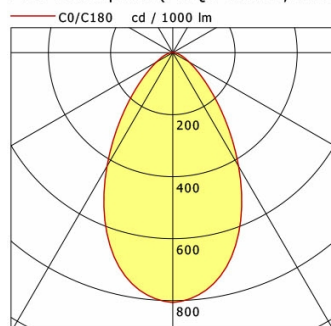

C0	C90	C180	C270
0°	806	806	806	806
15°	699	699	699	699
30°	423	423	423	423
45°	173	173	173	173
60°	61	61	61	61
75°	22	22	22	22
90°	0	0	0	0

cd / 1000 lm

Offset [m]	Cone width [m]	Illuminance [lx]
3.0	3.61	234.6
6.0	7.21	58.7
9.0	10.82	26.1
12.0	14.42	14.7
15.0	18.03	9.4

η	LED
Efficiency	101 lm/W
Direct/Indirect	↓ 100% / ↑ 0%
System Power	26 W
UGR	X=4H, Y=8H
Reflection factors	70/50/20
UGR C0/C180	25.0
UGR C90/C270	25.0
CIE Flux Codes	74 93 98 100 100
Ra/CRI	>80

LTS

Flixx 300 Square (FLIQZ 300.25, 1xLED 26W 830/3000K 2680lm)