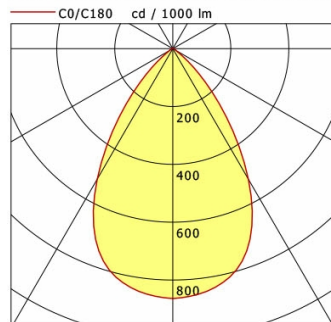

FLIQ 300.3030.01/DALI

Flixx 300 Square (FLIQZ 300.05, 1xLED 26W 830/3000K 2720lm)

	C0	C90	C180	C270
0°	864	864	864	864
15°	805	805	805	805
30°	521	521	521	521
45°	144	144	144	144
60°	13	13	13	13
75°	7	7	7	7
90°	0	0	0	0

cd / 1000 lm

Offset [m]	Cone width [m]	Illuminance [lx]
3.0	3.92	261.1
6.0	7.85	65.3
9.0	11.77	29.0
12.0	15.70	16.3
15.0	19.62	10.4

η	LED
Efficiency	105 lm/W
Direct/Indirect	↓ 100% / ↑ 0%
System Power	26 W
UGR	X=4H, Y=8H
Reflection factors	70/50/20
UGR C0/C180	21.3
UGR C90/C270	21.3
CIE Flux Codes	86 98 99 100 100
Ra/CRI	>80

LTS

Flixx 300 Square (FLIQZ 300.24, 1xLED 26W 830/3000K 2620lm)