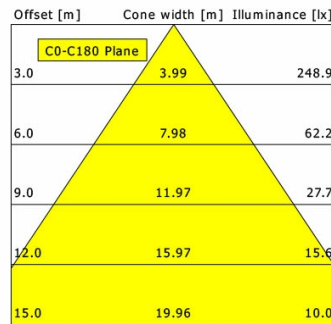

η	LED
Efficiency	105 lm/W
Direct/Indirect	↓ 100% / ↑ 0%
System Power	26 W
UGR	X=4H, Y=8H
Reflection factors	70/50/20
UGR C0/C180	21.3
UGR C90/C270	21.3
CIE Flux Codes	86 98 99 100 100
Ra/CRI	>80

LTS

Flixx 300 Square (FLIQZ 300.24, 1xLED 26W 830/3000K 2620lm)

	C0	C90	C180	C270
0°	806	806	806	806
15°	699	699	699	699
30°	423	423	423	423
45°	173	173	173	173
60°	61	61	61	61
75°	22	22	22	22
90°	0	0	0	0

cd / 1000 lm

η	LED
Efficiency	101 lm/W
Direct/Indirect	↓ 100% / ↑ 0%
System Power	26 W
UGR	X=4H, Y=8H
Reflection factors	70/50/20
UGR C0/C180	25.0
UGR C90/C270	25.0
CIE Flux Codes	74 93 98 100 100
Ra/CRI	>80

LTS

Flixx 300 Square (FLIQZ 300.25, 1xLED 26W 830/3000K 2680lm)

	C0	C90	C180	C270
0°	836	836	836	836
15°	780	780	780	780
30°	514	514	514	514
45°	155	155	155	155
60°	18	18	18	18
75°	6	6	6	6
90°	0	0	0	0

cd / 1000 lm