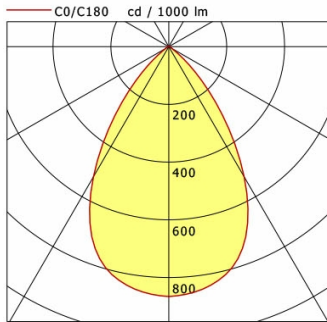

FLIQ 300.1030.01/DALI

Flixx 300 Square (FLIQZ 300.05, 1xLED 11W 830/3000K 1010lm)

	C0	C90	C180	C270
0°	866	866	866	866
15°	805	805	805	805
30°	521	521	521	521
45°	145	145	145	145
60°	13	13	13	13
75°	6	6	6	6
90°	0	0	0	0

cd / 1000 lm

Offset [m]	Cone width [m]	Illuminance [lx]
3.0	3.92	97.2
6.0	7.84	24.3
9.0	11.76	10.8
12.0	15.69	6.1
15.0	19.61	3.9

η	LED
Efficiency	92 lm/W
Direct/Indirect	↓ 100% / ↑ 0%
System Power	11 W
UGR	X=4H, Y=8H
Reflection factors	70/50/20
UGR C0/C180	17.9
UGR C90/C270	17.9
CIE Flux Codes	86 98 99 100 100
Ra/CRI	>80

LTS

Flixx 300 Square (FLIQZ 300.24, 1xLED 11W 830/3000K 980lm)