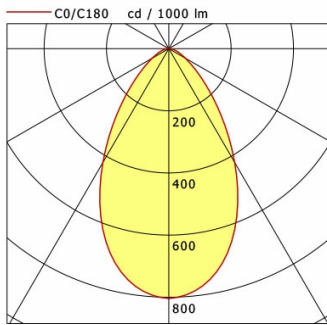

C0	C90	C180	C270
0°	804	804	804	804
15°	698	698	698	698
30°	423	423	423	423
45°	173	173	173	173
60°	62	62	62	62
75°	22	22	22	22
90°	0	0	0	0

cd / 1000 lm

Offset [m]	Cone width [m]	Illuminance [lx]
3.0	3.61	87.6
6.0	7.22	21.9
9.0	10.84	9.7
12.0	14.45	5.5
15.0	18.06	3.5

η	LED
Efficiency	89 lm/W
Direct/Indirect	↓ 100% / ↑ 0%
System Power	11 W
UGR	X=4H, Y=8H
Reflection factors	70/50/20
UGR C0/C180	21.7
UGR C90/C270	21.7
CIE Flux Codes	73 93 98 100 100
Ra/CRI	>80

LTS

Flixx 300 Square (FLIQZ 300.25, 1xLED 11W 830/3000K 1000lm)