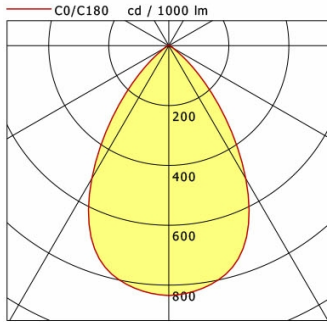

C0	C90	C180	C270
0°	835	835	835	835
15°	779	779	779	779
30°	513	513	513	513
45°	155	155	155	155
60°	18	18	18	18
75°	6	6	6	6
90°	0	0	0	0

cd / 1000 lm

Offset [m]	Cone width [m]	Illuminance [lx]
3.0	3.99	92.8
6.0	7.99	23.2
9.0	11.98	10.3
12.0	15.98	5.8
15.0	19.97	3.7

η	LED
Efficiency	91 lm/W
Direct/Indirect	↓ 100% / ↑ 0%
System Power	11 W
UGR	X=4H, Y=8H
Reflection factors	70/50/20
UGR C0/C180	18.2
UGR C90/C270	18.2
CIE Flux Codes	85 98 100 100 100
Ra/CRI	>80

LTS