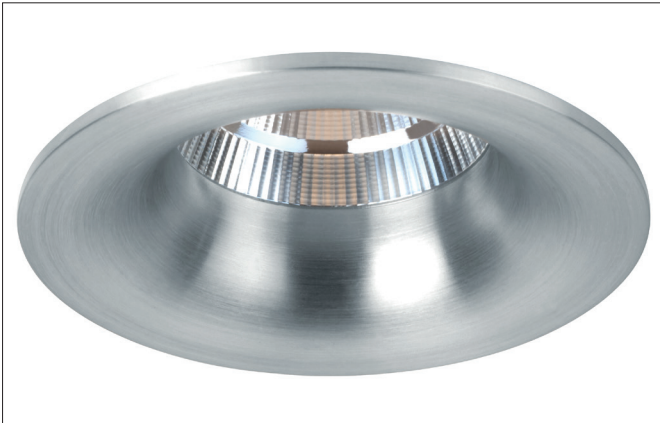

LED recessed downlight
Article no. 12106253

Light.
For Generations.

Entwurf

Tender

LED recessed downlight, alu, Round. In a compact design, for installation in tool-less rapid assembly systems. Mounting method: Recessed mounting, Place of installation: Ceiling-mounted, Material: Aluminium, Degree of protection: according to DIN EN 60529 IP20, Protection class: (EN 61140) III, Current: 500 mA, Power: 10W, Amount of light sources / fittings: 1.0 Qty, Luminous flux: 800lm, Colour temperature: 3000 K, Light colour : White, Beam angle: 32°, Adjustability: Not adjustable, With control gear: No.

Article data	
Article no.	12106253
GTIN	4250047797562
Short description	LED recessed downlight
Material	Aluminium
Colour	Alu
Type of surface	Matt
Shape	Round
Outer diameter	82 mm
Built-in diameter	74 mm
Installation depth	48 mm
Weight	0.206 kg

LED recessed downlight
Article no. 12106253

Light.
For Generations.

Lighting technology	
Colour temperature	3000 K
Light colour	White
Light output	Direct
Luminous flux	800 lm
System efficiency	80 lm/W
Colour rendering	CRI > 90
Reflector	High-gloss
Beam angle	32°
Light sharing	Symmetric

Operating technology of the luminaire	
System output	10 W
Voltage type	DC
Current	500 mA
Lamp	LED
Protection class	III
Degree of protection	IP20
Control	Dimming depending on driver

Mounting technology	
Mounting method	Recessed mounting
Place of installation	Ceiling-mounted
Adjustability	Not adjustable
Further references	No cover with thermal insulation material
Material cover	Plastic, transparent