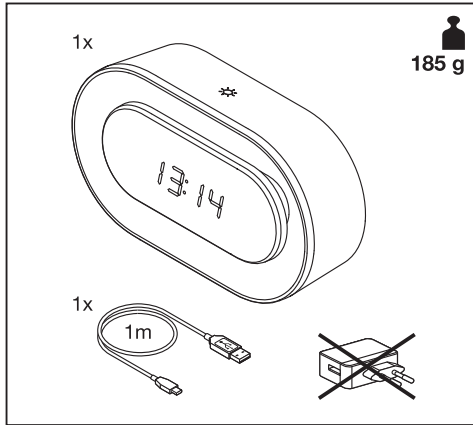

LINEAR LED
CLOCK DIMMABLE WHITE

	EAN	W	lm	K	θ_{amb} (°C)	V _{dc}	mA	
LINEAR LED CLOCK DIM USB WT	4058075747906	3.4	35	4000	-10...+40	5	660	185 g

Buttons

Buttons

Time Setting

Alarm Clock Setting

	EAN	This product contains a light source of energy efficiency class	Contained Light Source
LINEAR LED CLOCK DIM USB WT	4058075747906	G	