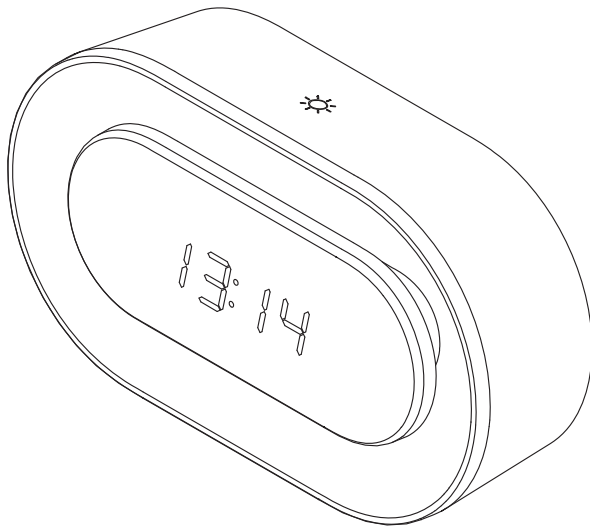

LINEAR LED
CLOCK DIMMABLE WHITE

	EAN	W	lm	K	θ_{amb} (°C)	V _{dc}	mA	
LINEAR LED CLOCK DIM USB WT	4058075747906	3.4	35	4000	-10...+40	5	660	185 g

Buttons

Buttons

Time Setting

Alarm Clock Setting

	EAN	This product contains a light source of energy efficiency class	Contained Light Source
LINEAR LED CLOCK DIM USB WT	4058075747906	G	