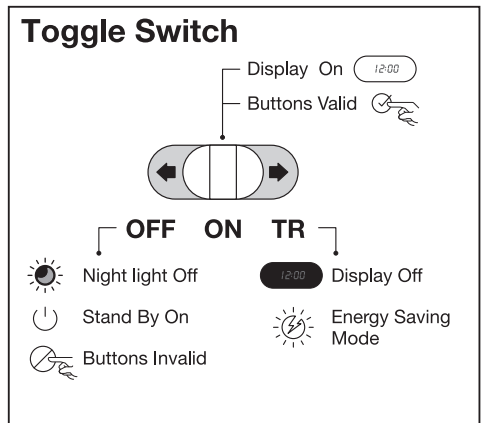

LINEAR LED
CLOCK DIMMABLE WHITE

	EAN	W	lm	K	θ_{amb} (°C)	V _{dc}	mA	
LINEAR LED CLOCK DIM USB WT	4058075747906	3.4	35	4000	-10...+40	5	660	185 g

Buttons

Buttons

Time Setting

Alarm Clock Setting

	EAN	This product contains a light source of energy efficiency class	Contained Light Source
LINEAR LED CLOCK DIM USB WT	4058075747906	G	