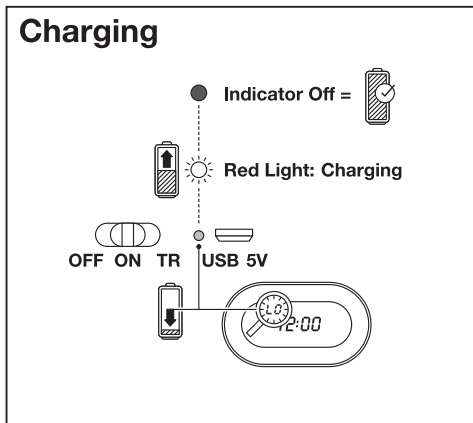

LINEAR LED
CLOCK DIMMABLE WHITE

	EAN	W	lm	K	θ_{amb} (°C)	V _{dc}	mA	
LINEAR LED CLOCK DIM USB WT	4058075747906	3.4	35	4000	-10...+40	5	660	185 g

Buttons

Buttons

Time Setting

Alarm Clock Setting

	EAN	This product contains a light source of energy efficiency class	Contained Light Source
LINEAR LED CLOCK DIM USB WT	4058075747906	G	