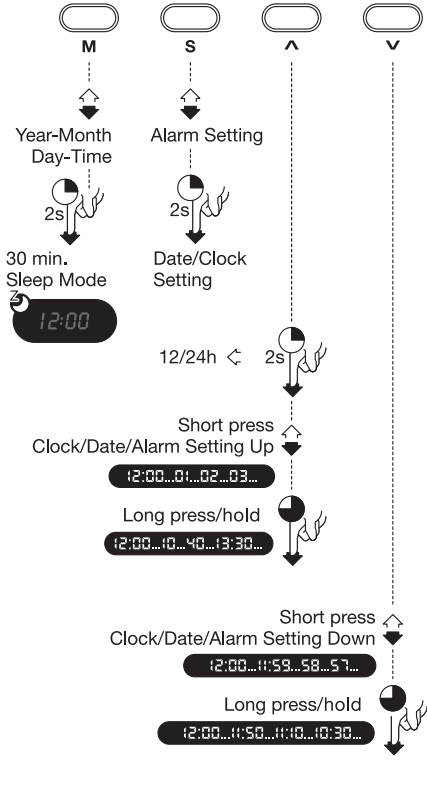

LINEAR LED
CLOCK DIMMABLE WHITE

	EAN	W	lm	K	θ_{amb} (°C)	V _{dc}	mA	
LINEAR LED CLOCK DIM USB WT	4058075747906	3.4	35	4000	-10...+40	5	660	185 g

Buttons

Buttons

Time Setting

Alarm Clock Setting

	EAN	This product contains a light source of energy efficiency class	Contained Light Source
LINEAR LED CLOCK DIM USB WT	4058075747906	G	