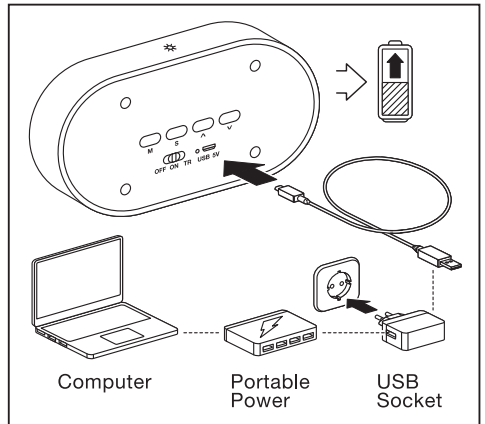

LINEAR LED
CLOCK DIMMABLE WHITE

	EAN	W	lm	K	θ_{amb} (°C)	V _{dc}	mA	
LINEAR LED CLOCK DIM USB WT	4058075747906	3.4	35	4000	-10...+40	5	660	185 g

Buttons

Buttons

Time Setting

Alarm Clock Setting

	EAN	This product contains a light source of energy efficiency class	Contained Light Source
LINEAR LED CLOCK DIM USB WT	4058075747906	G	