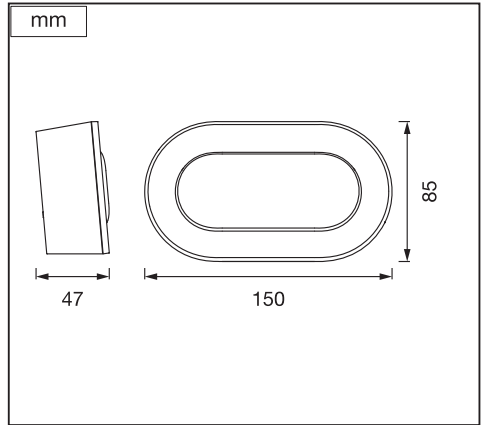

LINEAR LED
CLOCK DIMMABLE WHITE

	EAN	W	lm	K	θ_{amb} (°C)	V _{dc}	mA	
LINEAR LED CLOCK DIM USB WT	4058075747906	3.4	35	4000	-10...+40	5	660	185 g

Buttons

Buttons

Time Setting

Alarm Clock Setting

	EAN	This product contains a light source of energy efficiency class	Contained Light Source
LINEAR LED CLOCK DIM USB WT	4058075747906	G	