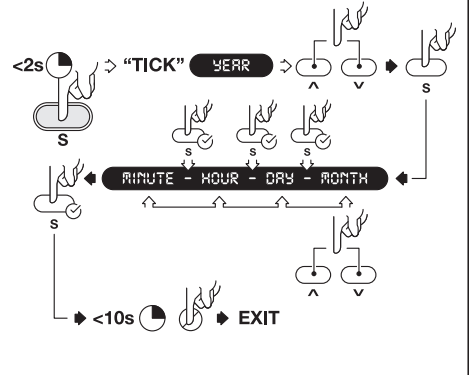

LINEAR LED
CLOCK DIMMABLE WHITE

	EAN	W	lm	K	θ_{amb} (°C)	V _{dc}	mA	
LINEAR LED CLOCK DIM USB WT	4058075747906	3.4	35	4000	-10...+40	5	660	185 g

Buttons

Buttons

Time Setting

Alarm Clock Setting

	EAN	This product contains a light source of energy efficiency class	Contained Light Source
LINEAR LED CLOCK DIM USB WT	4058075747906	G	