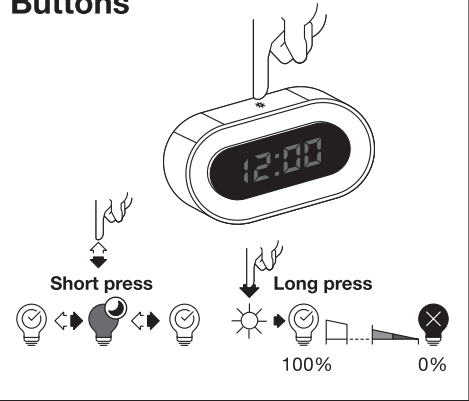

LINEAR LED
CLOCK DIMMABLE WHITE

	EAN	W	lm	K	θ_{amb} (°C)	V _{dc}	mA	
LINEAR LED CLOCK DIM USB WT	4058075747906	3.4	35	4000	-10...+40	5	660	185 g

Buttons

Buttons

Time Setting

Alarm Clock Setting

	EAN	This product contains a light source of energy efficiency class	Contained Light Source
LINEAR LED CLOCK DIM USB WT	4058075747906	G	