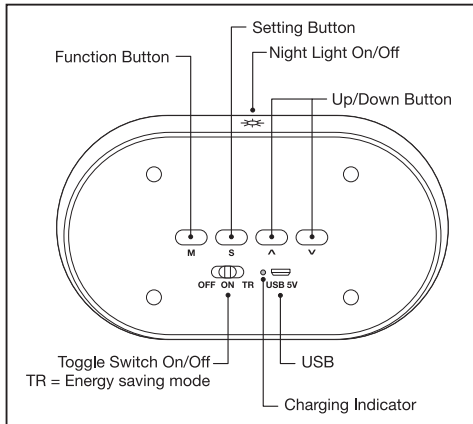

LINEAR LED
CLOCK DIMMABLE WHITE

	EAN	W	lm	K	θ_{amb} (°C)	V _{dc}	mA	
LINEAR LED CLOCK DIM USB WT	4058075747906	3.4	35	4000	-10...+40	5	660	185 g

Buttons

Buttons

Time Setting

Alarm Clock Setting

	EAN	This product contains a light source of energy efficiency class	Contained Light Source
LINEAR LED CLOCK DIM USB WT	4058075747906	G	