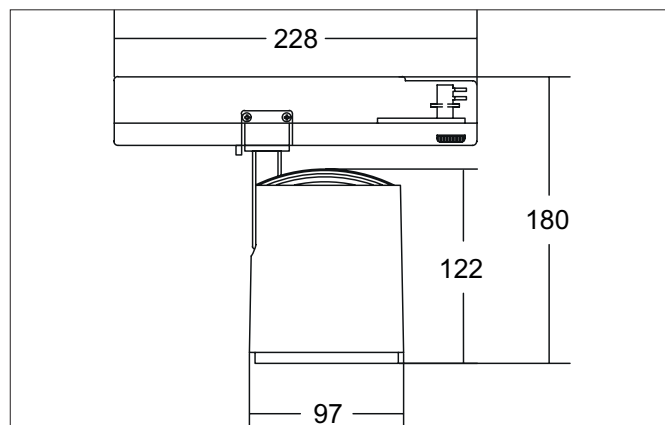

**RETAIL ONE LED track spotlight, 31W**

Article no. 88183184

Light.  
For Generations.**Tender**

LED track spotlight, 31W, Round. Luminaire diameter 97.0 mm, Weight 0.872 kg, with rotationssymmetrical, deep, wide distributed light intensity. Luminous flux 3.889 lm, Power 1 x 31,2 W, Light colour neutral white, Correlated color temperature (CCT) 4.000 K, Colour rendering index CRI > 90, Rated life time L80/B50 at 25 °C: 50.000 h, Housing material: Aluminium, Colour: Black structure, Permissible ambient temperature (ta): -20 °C - +25 °C, Protection class (EN 61140): I, Degree of protection (DIN EN 60529): IP20, .With electronic driver, on/off switchable.

Article data	
Article no.	88183184
GTIN	4251433978619
Series name	RETAIL ONE
Short description	LED track spotlight, 31W
Material	Aluminium
Colour	Black
Type of surface	Structure
Shape	Round
Outer diameter	97 mm
Weight	0.872 kg

**RETAIL ONE LED track spotlight, 31W**

Article no. 88183184

Light.  
For Generations.

Lighting technology	
Colour temperature	4.000 K
Light colour	White
Luminous flux	3,889 lm
System efficiency	125 lm/W
Colour rendering	CRI > 90
Reflector	High-gloss
Beam angle	30°
Light sharing	Symmetric
Adjustable color temperature	No

Packing data	
Gross weight	1.012 kg
Length of packaging	290 mm
Packaging width	110 mm
Packaging height	165 mm
Disposal at end of life	This product must not be disposed of with household waste. You are obliged, to dispose of such electrical waste separately. By disposing of electrical waste and other old or defective electronics separately, you support recycling or other forms of re-use. In that way you help to take care and to avoid that harmful substances get into the environment.