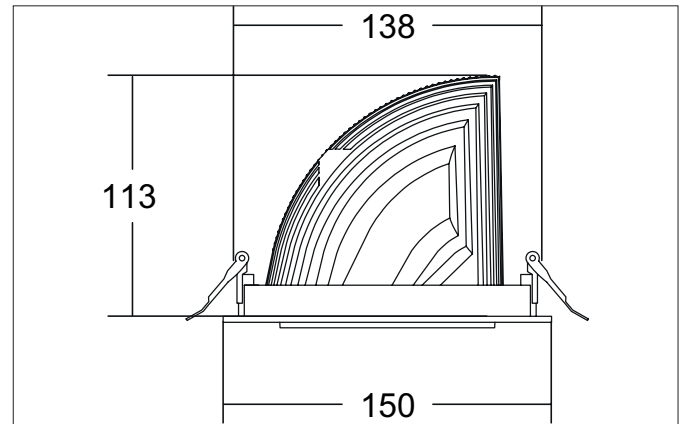

ARTEMIS MINI LED recessed spotlight, on/off switchable

Article no. 88256163

Light.
For Generations.**Tender**

LED recessed spotlight, on/off switchable, Round. Ceiling cut-out Ø 138 mm, Installation depth 113 mm, Outer diameter 150 mm, Weight 0,900 kg, with rotationssymmetrical, deep, wide distributed light intensity. optimal light distribution due to a glass transparent cover. Luminous flux 3.519 lm, Power 1 x 27 W, Light colour warm white, Correlated color temprature (CCT) 3.000 K, Colour rendering index CRI > 90, Housing material: Aluminium, Colour: Silver structure, Permissible ambient temperature (ta): -20 °C - +25 °C, Protection class (EN 61140): II, Degree of protection (DIN EN 60529): IP20, .With electronic driver, on/off switchable.

Article data	
Article no.	88256163
GTIN	4251433972266
Series name	ARTEMIS MINI
Short description	LED recessed spotlight, on/off switchable
Material	Aluminium
Colour	Silver
Type of surface	Structure
Shape	Round
Outer diameter	150 mm
Built-in diameter	138 mm
Installation depth	113 mm
Weight	0.900 kg

ARTEMIS MINI LED recessed spotlight, on/off switchable

Article no. 88256163

Light.
For Generations.

Lighting technology	
Colour temperature	3.000 K
Light colour	White
Light output	Direct
Luminous flux	3,519 lm
System efficiency	130 lm/W
Colour rendering	CRI > 90
Reflector	High-gloss
Beam angle	60°
Light sharing	Symmetric

Packing data	
Gross weight	0.95 kg
Length of packaging	150 mm
Packaging width	150 mm
Packaging height	113 mm
Disposal at end of life	This product must not be disposed of with household waste. You are obliged, to dispose of such electrical waste separately. By disposing of electrical waste and other old or defective electronics separately, you support recycling or other forms of re-use. In that way you help to take care and to avoid that harmful substances get into the environment.