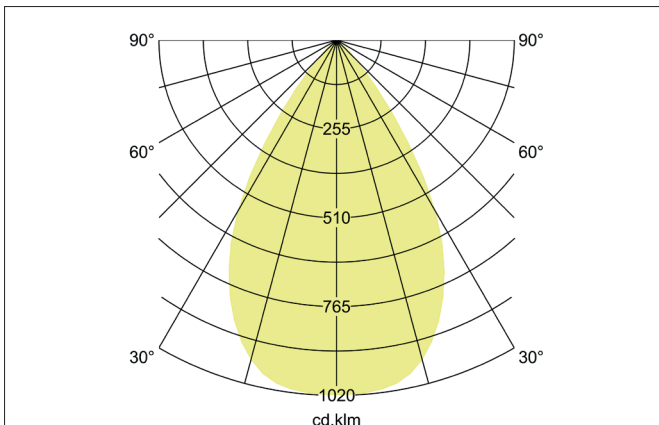

ARTEMIS MINI LED recessed spotlight, on/off switchable

Article no. 88256163

Light.
For Generations.**Tender**

LED recessed spotlight, on/off switchable, Round. Ceiling cut-out Ø 138 mm, Installation depth 113 mm, Outer diameter 150 mm, Weight 0,900 kg, with rotationssymmetrical, deep, wide distributed light intensity. optimal light distribution due to a glass transparent cover. Luminous flux 3.519 lm, Power 1 x 27 W, Light colour warm white, Correlated color temprature (CCT) 3.000 K, Colour rendering index CRI > 90, Housing material: Aluminium, Colour: Silver structure, Permissible ambient temperature (ta): -20 °C - +25 °C, Protection class (EN 61140): II, Degree of protection (DIN EN 60529): IP20, .With electronic driver, on/off switchable.

Article data	
Article no.	88256163
GTIN	4251433972266
Series name	ARTEMIS MINI
Short description	LED recessed spotlight, on/off switchable
Material	Aluminium
Colour	Silver
Type of surface	Structure
Shape	Round
Outer diameter	150 mm
Built-in diameter	138 mm
Installation depth	113 mm
Weight	0.900 kg