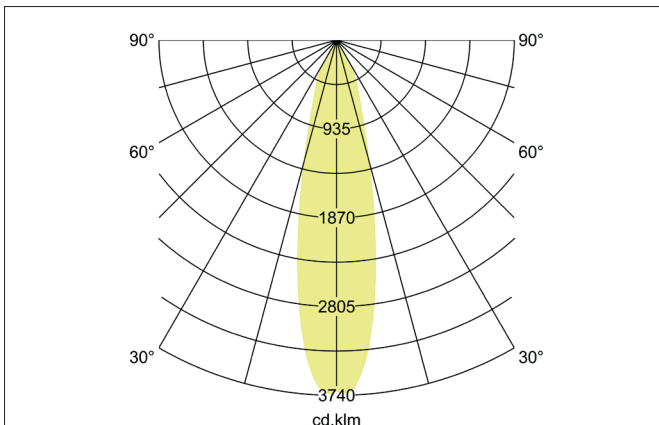

ARTEMIS MICRO LED recessed spotlight, on/off switchable

Article no. 88242163

Light.
For Generations.**Tender**

LED recessed spotlight, on/off switchable, Round. Ceiling cut-out Ø 90 mm, Installation depth 90 mm, Outer diameter 100 mm, Weight 0,400 kg, with rotationssymmetrical, deep, wide distributed light intensity. optimal light distribution due to a glass transparent cover. Luminous flux 1.806 lm, Power 1 x 15 W, Light colour warm white, Correlated color temprature (CCT) 3.000 K, Colour rendering index CRI > 90, Housing material: Aluminium, Colour: Silver structure, Permissible ambient temperature (ta): -20 °C - +25 °C, Protection class (EN 61140): II, Degree of protection (DIN EN 60529): IP20, .With electronic driver, on/off switchable.

Article data	
Article no.	88242163
GTIN	4251433972488
Series name	ARTEMIS MICRO
Short description	LED recessed spotlight, on/off switchable
Material	Aluminium
Colour	Silver
Type of surface	Structure
Shape	Round
Outer diameter	100 mm
Built-in diameter	90 mm
Installation depth	90 mm
Weight	0.400 kg