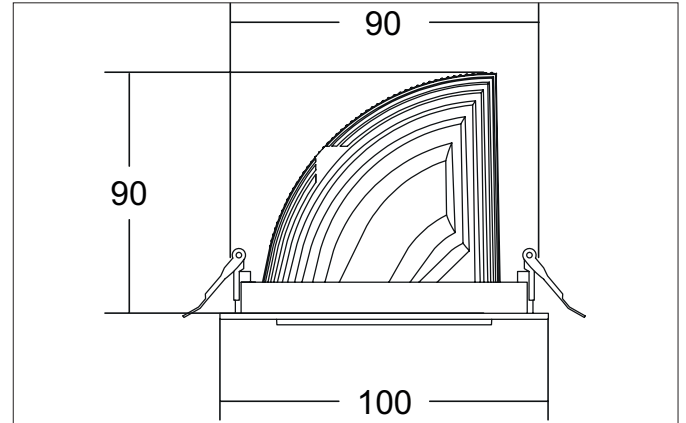

ARTEMIS MICRO LED recessed spotlight, on/off switchable

Article no. 88242163

Light.
For Generations.**Tender**

LED recessed spotlight, on/off switchable, Round. Ceiling cut-out Ø 90 mm, Installation depth 90 mm, Outer diameter 100 mm, Weight 0,400 kg, with rotationssymmetrical, deep, wide distributed light intensity. optimal light distribution due to a glass transparent cover. Luminous flux 1.806 lm, Power 1 x 15 W, Light colour warm white, Correlated color temprature (CCT) 3.000 K, Colour rendering index CRI > 90, Housing material: Aluminium, Colour: Silver structure, Permissible ambient temperature (ta): -20 °C - +25 °C, Protection class (EN 61140): II, Degree of protection (DIN EN 60529): IP20, .With electronic driver, on/off switchable.

Article data	
Article no.	88242163
GTIN	4251433972488
Series name	ARTEMIS MICRO
Short description	LED recessed spotlight, on/off switchable
Material	Aluminium
Colour	Silver
Type of surface	Structure
Shape	Round
Outer diameter	100 mm
Built-in diameter	90 mm
Installation depth	90 mm
Weight	0.400 kg

Mounting technology	
Mounting method	Recessed mounting
Place of installation	Ceiling-mounted
Adjustability	Rotatable and adjustable head
Swivel angle	90°
Rotation angle	350°
Head adjustable angle	90°
Further references	No cover with thermal insulation material
Material cover	Glass transparent
Suitable for through-wiring	No