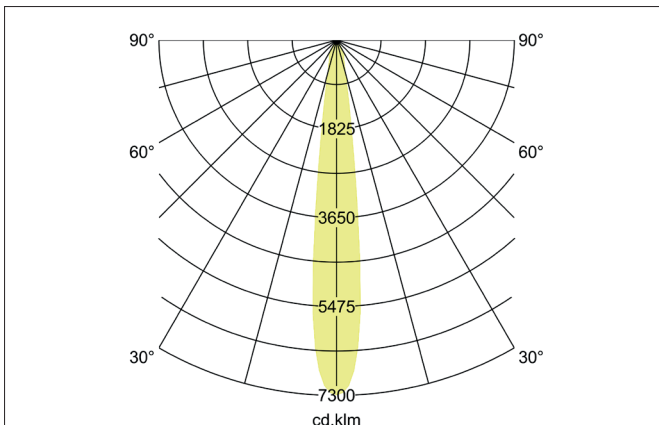

ARTEMIS MAXI LED recessed spotlight, on/off switchable

Article no. 88271163

Light.
For Generations.**Tender**

LED recessed spotlight, on/off switchable, Round. Ceiling cut-out Ø 170 mm, Installation depth 136 mm, Outer diameter 182 mm, Weight 1,300 kg, with rotationssymmetrical, deep, wide distributed light intensity. optimal light distribution due to a glass transparent cover. Luminous flux 5.174 lm, Power 1 x 41,5 W, Light colour warm white, Correlated color temperature (CCT) 3.000 K, Colour rendering index CRI > 90, Housing material: Aluminium, Colour: Silver structure, Permissible ambient temperature (ta): -20 °C - +25 °C, Protection class (EN 61140): II, Degree of protection (DIN EN 60529): IP20, .With electronic driver, on/off switchable.

Article data	
Article no.	88271163
GTIN	4251433972259
Series name	ARTEMIS MAXI
Short description	LED recessed spotlight, on/off switchable
Material	Aluminium
Colour	Silver
Type of surface	Structure
Shape	Round
Outer diameter	182 mm
Built-in diameter	170 mm
Installation depth	136 mm
Weight	1.300 kg