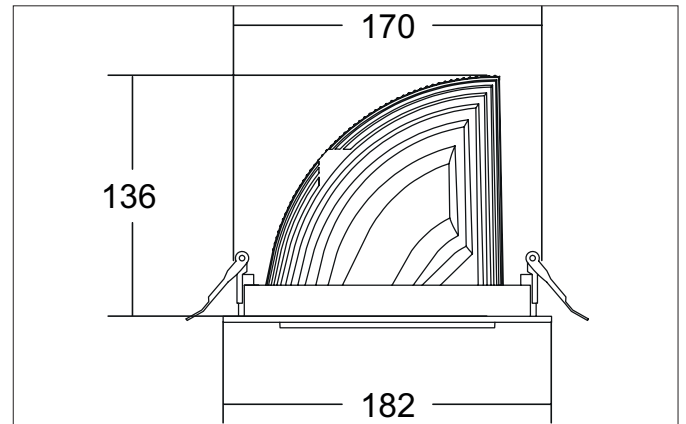

ARTEMIS MAXI LED recessed spotlight, on/off switchable

Article no. 88271163

Light.
For Generations.**Tender**

LED recessed spotlight, on/off switchable, Round. Ceiling cut-out Ø 170 mm, Installation depth 136 mm, Outer diameter 182 mm, Weight 1,300 kg, with rotationssymmetrical, deep, wide distributed light intensity. optimal light distribution due to a glass transparent cover. Luminous flux 5.174 lm, Power 1 x 41,5 W, Light colour warm white, Correlated color temperature (CCT) 3.000 K, Colour rendering index CRI > 90, Housing material: Aluminium, Colour: Silver structure, Permissible ambient temperature (ta): -20 °C - +25 °C, Protection class (EN 61140): II, Degree of protection (DIN EN 60529): IP20, .With electronic driver, on/off switchable.

Article data	
Article no.	88271163
GTIN	4251433972259
Series name	ARTEMIS MAXI
Short description	LED recessed spotlight, on/off switchable
Material	Aluminium
Colour	Silver
Type of surface	Structure
Shape	Round
Outer diameter	182 mm
Built-in diameter	170 mm
Installation depth	136 mm
Weight	1.300 kg

Packing data	
Gross weight	1.37 kg
Length of packaging	182 mm
Packaging width	182 mm
Packaging height	136 mm
Disposal at end of life	This product must not be disposed of with household waste. You are obliged, to dispose of such electrical waste separately. By disposing of electrical waste and other old or defective electronics separately, you support recycling or other forms of re-use. In that way you help to take care and to avoid that harmful substances get into the environment.