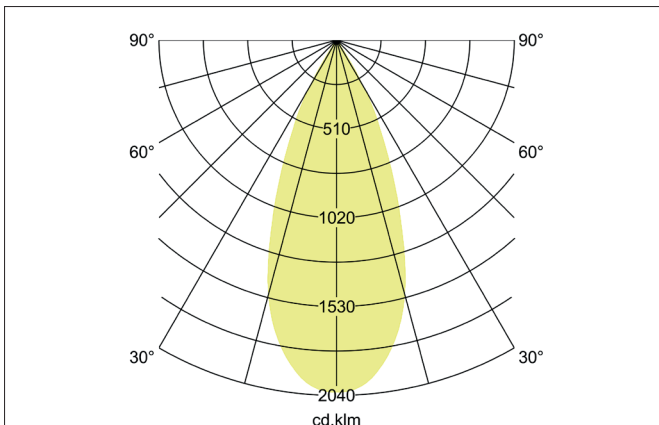

ARTEMIS MICRO LED recessed spotlight, on/off switchable

Article no. 88244163

Light.
For Generations.

Tender

LED recessed spotlight, on/off switchable, Round. Ceiling cut-out Ø 90 mm, Installation depth 90 mm, Outer diameter 100 mm, Weight 0,400 kg, with rotationssymmetrical, deep, wide distributed light intensity. optimal light distribution due to a glass transparent cover. Luminous flux 1.820 lm, Power 1 x 15 W, Light colour warm white, Correlated color temprature (CCT) 3.000 K, Colour rendering index CRI > 90, Housing material: Aluminium, Colour: Silver structure, Permissible ambient temperature (ta): -20 °C - +25 °C, Protection class (EN 61140): II, Degree of protection (DIN EN 60529): IP20, .With electronic driver, on/off switchable.

Article data	
Article no.	88244163
GTIN	4251433972525
Series name	ARTEMIS MICRO
Short description	LED recessed spotlight, on/off switchable
Material	Aluminium
Colour	Silver
Type of surface	Structure
Shape	Round
Outer diameter	100 mm
Built-in diameter	90 mm
Installation depth	90 mm
Weight	0.400 kg

ARTEMIS MICRO LED recessed spotlight, on/off switchable

Article no. 88244163

Light.
For Generations.

Lighting technology	
Colour temperature	3.000 K
Light colour	White
Light output	Direct
Luminous flux	1,820 lm
System efficiency	121 lm/W
Colour rendering	CRI > 90
Reflector	High-gloss
Beam angle	40°
Light sharing	Symmetric