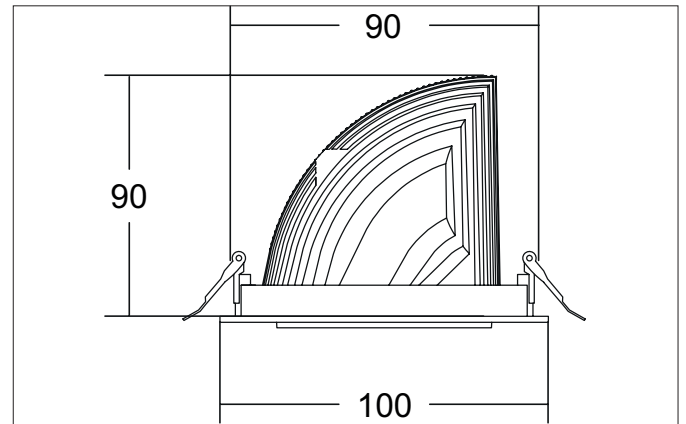

ARTEMIS MICRO LED recessed spotlight, on/off switchable

Article no. 88244163

Light.
For Generations.

Tender

LED recessed spotlight, on/off switchable, Round. Ceiling cut-out Ø 90 mm, Installation depth 90 mm, Outer diameter 100 mm, Weight 0,400 kg, with rotationssymmetrical, deep, wide distributed light intensity. optimal light distribution due to a glass transparent cover. Luminous flux 1.820 lm, Power 1 x 15 W, Light colour warm white, Correlated color temprature (CCT) 3.000 K, Colour rendering index CRI > 90, Housing material: Aluminium, Colour: Silver structure, Permissible ambient temperature (ta): -20 °C - +25 °C, Protection class (EN 61140): II, Degree of protection (DIN EN 60529): IP20, .With electronic driver, on/off switchable.

Article data	
Article no.	88244163
GTIN	4251433972525
Series name	ARTEMIS MICRO
Short description	LED recessed spotlight, on/off switchable
Material	Aluminium
Colour	Silver
Type of surface	Structure
Shape	Round
Outer diameter	100 mm
Built-in diameter	90 mm
Installation depth	90 mm
Weight	0.400 kg

Mounting technology	
Mounting method	Recessed mounting
Place of installation	Ceiling-mounted
Adjustability	Rotatable and adjustable head
Swivel angle	90°
Rotation angle	350°
Head adjustable angle	90°
Further references	No cover with thermal insulation material
Material cover	Glass transparent
Suitable for through-wiring	No