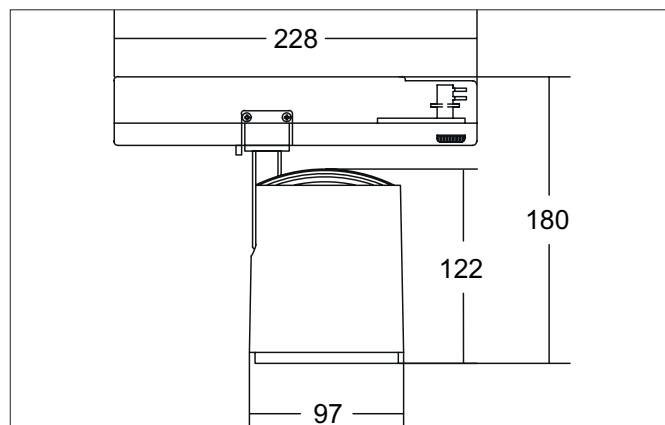

**RETAIL ONE LED track spotlight, 31W**

Article no. 88183185

Light.  
For Generations.**Tender**

LED track spotlight, 31W, Round. Luminaire diameter 97.0 mm, Weight 0.872 kg, with rotationssymmetrical, deep, wide distributed light intensity. Luminous flux 3.866 lm, Power 1 x 31,2 W, Light colour neutral white, Correlated color temperature (CCT) 3.500 K, Colour rendering index CRI > 90, Rated life time L80/B50 at 25 °C: 50.000 h, Housing material: Aluminium, Colour: Black structure, Permissible ambient temperature (ta): -20 °C - +25 °C, Protection class (EN 61140): I, Degree of protection (DIN EN 60529): IP20, .With electronic driver, on/off switchable.

Article data	
Article no.	88183185
GTIN	4251433978251
Series name	RETAIL ONE
Short description	LED track spotlight, 31W
Material	Aluminium
Colour	Black
Type of surface	Structure
Shape	Round
Outer diameter	97 mm
Weight	0.872 kg

**RETAIL ONE LED track spotlight, 31W**

Article no. 88183185

Light.  
For Generations.

Lighting technology	
Colour temperature	3.500 K
Light colour	White
Luminous flux	3,866 lm
System efficiency	124 lm/W
Colour rendering	CRI > 90
Reflector	High-gloss
Beam angle	30°
Light sharing	Symmetric
Adjustable color temperature	No

Packing data	
Gross weight	1.012 kg
Length of packaging	290 mm
Packaging width	110 mm
Packaging height	165 mm
Disposal at end of life	This product must not be disposed of with household waste. You are obliged, to dispose of such electrical waste separately. By disposing of electrical waste and other old or defective electronics separately, you support recycling or other forms of re-use. In that way you help to take care and to avoid that harmful substances get into the environment.