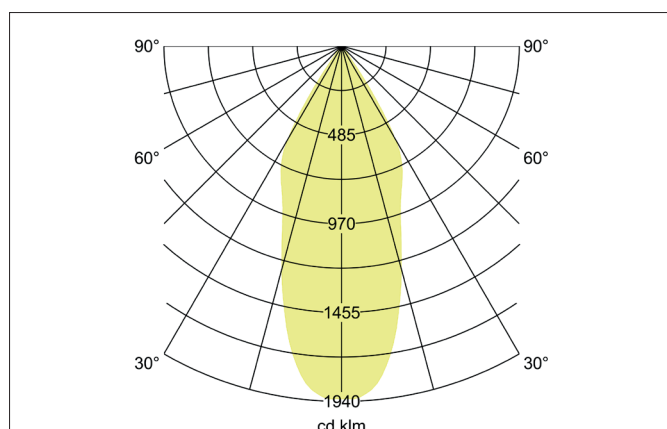

ARTEMIS MAXI LED recessed spotlight, on/off switchable

Article no. 88274163

Light.
For Generations.**Tender**

LED recessed spotlight, on/off switchable, Round. Ceiling cut-out Ø 170 mm, Installation depth 136 mm, Outer diameter 182 mm, Weight 1,300 kg, with rotationssymmetrical, deep, wide distributed light intensity. optimal light distribution due to a glass transparent cover. Luminous flux 5.264 lm, Power 1 x 41,5 W, Light colour warm white, Correlated color temperature (CCT) 3.000 K, Colour rendering index CRI > 90, Housing material: Aluminium, Colour: Silver structure, Permissible ambient temperature (ta): -20 °C - +25 °C, Protection class (EN 61140): II, Degree of protection (DIN EN 60529): IP20, .With electronic driver, on/off switchable.

Article data	
Article no.	88274163
GTIN	4251433972440
Series name	ARTEMIS MAXI
Short description	LED recessed spotlight, on/off switchable
Material	Aluminium
Colour	Silver
Type of surface	Structure
Shape	Round
Outer diameter	182 mm
Built-in diameter	170 mm
Installation depth	136 mm
Weight	1.300 kg