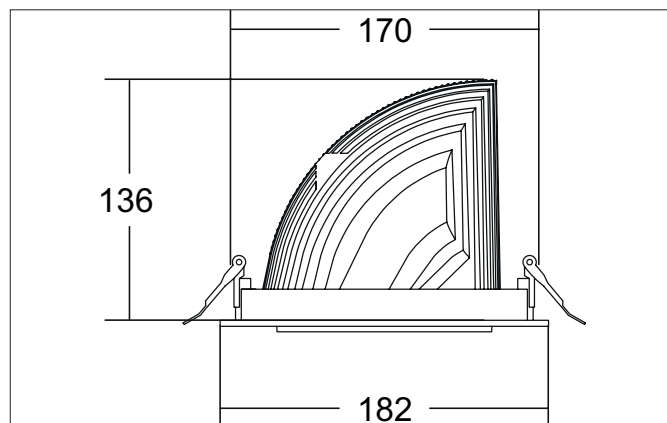

ARTEMIS MAXI LED recessed spotlight, on/off switchable

Article no. 88274163

Light.
For Generations.**Tender**

LED recessed spotlight, on/off switchable, Round. Ceiling cut-out Ø 170 mm, Installation depth 136 mm, Outer diameter 182 mm, Weight 1,300 kg, with rotationssymmetrical, deep, wide distributed light intensity. optimal light distribution due to a glass transparent cover. Luminous flux 5.264 lm, Power 1 x 41,5 W, Light colour warm white, Correlated color temperature (CCT) 3.000 K, Colour rendering index CRI > 90, Housing material: Aluminium, Colour: Silver structure, Permissible ambient temperature (ta): -20 °C - +25 °C, Protection class (EN 61140): II, Degree of protection (DIN EN 60529): IP20, .With electronic driver, on/off switchable.

Article data	
Article no.	88274163
GTIN	4251433972440
Series name	ARTEMIS MAXI
Short description	LED recessed spotlight, on/off switchable
Material	Aluminium
Colour	Silver
Type of surface	Structure
Shape	Round
Outer diameter	182 mm
Built-in diameter	170 mm
Installation depth	136 mm
Weight	1.300 kg

Packing data	
Gross weight	1.37 kg
Length of packaging	182 mm
Packaging width	182 mm
Packaging height	136 mm
Disposal at end of life	This product must not be disposed of with household waste. You are obliged, to dispose of such electrical waste separately. By disposing of electrical waste and other old or defective electronics separately, you support recycling or other forms of re-use. In that way you help to take care and to avoid that harmful substances get into the environment.