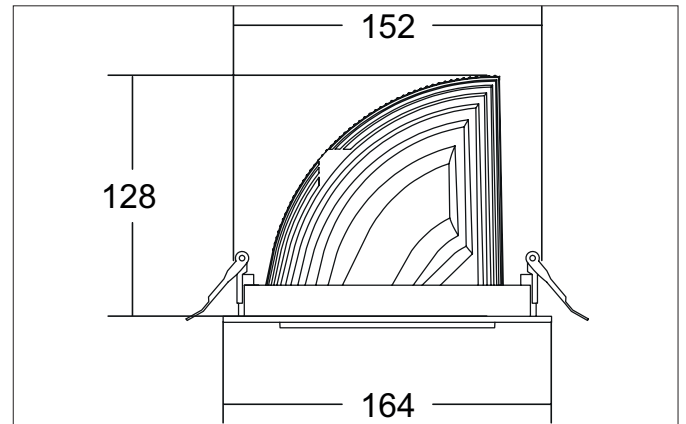

ARTEMIS MIDI LED recessed spotlight, on/off switchable

Article no. 88263163

Light.
For Generations.**Tender**

LED recessed spotlight, on/off switchable, Round. Ceiling cut-out Ø 152 mm, Installation depth 128 mm, Outer diameter 164 mm, Weight 1,000 kg, with rotationssymmetrical, deep, wide distributed light intensity. optimal light distribution due to a glass transparent cover. Luminous flux 3.960 lm, Power 1 x 31,5 W, Light colour warm white, Correlated color temperature (CCT) 3.000 K, Colour rendering index CRI > 90, Housing material: Aluminium, Colour: Silver structure, Permissible ambient temperature (ta): -20 °C - +25 °C, Protection class (EN 61140): II, Degree of protection (DIN EN 60529): IP20, .With electronic driver, on/off switchable.

Article data	
Article no.	88263163
GTIN	4251433972297
Series name	ARTEMIS MIDI
Short description	LED recessed spotlight, on/off switchable
Material	Aluminium
Colour	Silver
Type of surface	Structure
Shape	Round
Outer diameter	164 mm
Built-in diameter	152 mm
Installation depth	128 mm
Weight	1.000 kg

Packing data	
Gross weight	1.06 kg
Length of packaging	164 mm
Packaging width	164 mm
Packaging height	128 mm
Disposal at end of life	This product must not be disposed of with household waste. You are obliged, to dispose of such electrical waste separately. By disposing of electrical waste and other old or defective electronics separately, you support recycling or other forms of re-use. In that way you help to take care and to avoid that harmful substances get into the environment.