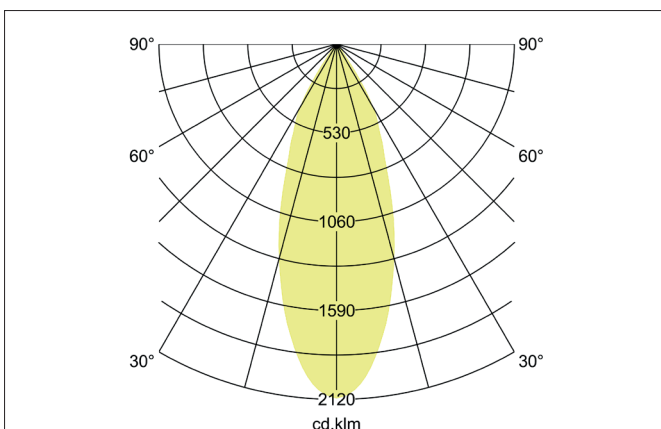

ARTEMIS MIDI LED recessed spotlight, on/off switchable

Article no. 88263163

Light.
For Generations.**Tender**

LED recessed spotlight, on/off switchable, Round. Ceiling cut-out Ø 152 mm, Installation depth 128 mm, Outer diameter 164 mm, Weight 1,000 kg, with rotationssymmetrical, deep, wide distributed light intensity. optimal light distribution due to a glass transparent cover. Luminous flux 3.960 lm, Power 1 x 31,5 W, Light colour warm white, Correlated color temperature (CCT) 3.000 K, Colour rendering index CRI > 90, Housing material: Aluminium, Colour: Silver structure, Permissible ambient temperature (ta): -20 °C - +25 °C, Protection class (EN 61140): II, Degree of protection (DIN EN 60529): IP20, .With electronic driver, on/off switchable.

Article data	
Article no.	88263163
GTIN	4251433972297
Series name	ARTEMIS MIDI
Short description	LED recessed spotlight, on/off switchable
Material	Aluminium
Colour	Silver
Type of surface	Structure
Shape	Round
Outer diameter	164 mm
Built-in diameter	152 mm
Installation depth	128 mm
Weight	1.000 kg