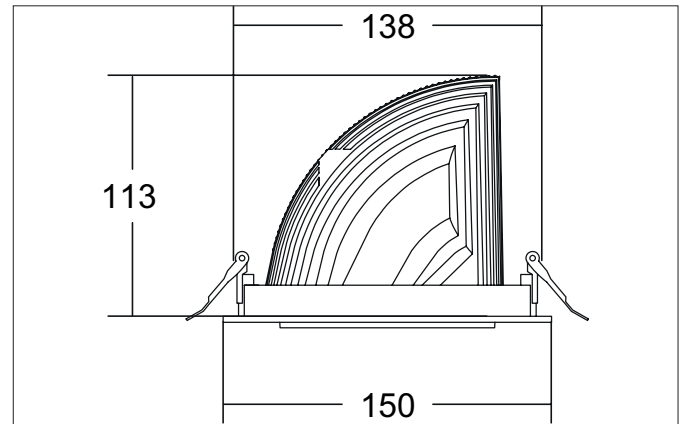

**ARTEMIS MINI LED recessed spotlight, on/off switchable**

Article no. 88252163

Light.  
For Generations.**Tender**

LED recessed spotlight, on/off switchable, Round. Ceiling cut-out Ø 138 mm, Installation depth 113 mm, Outer diameter 150 mm, Weight 0,900 kg, with rotationssymmetrical, deep, wide distributed light intensity. optimal light distribution due to a glass transparent cover. Luminous flux 3.719 lm, Power 1 x 27 W, Light colour warm white, Correlated color temprature (CCT) 3.000 K, Colour rendering index CRI > 90, Housing material: Aluminium, Colour: Silver structure, Permissible ambient temperature (ta): -20 °C - +25 °C, Protection class (EN 61140): II, Degree of protection (DIN EN 60529): IP20, .With electronic driver, on/off switchable.

Article data	
Article no.	88252163
GTIN	4251433972518
Series name	ARTEMIS MINI
Short description	LED recessed spotlight, on/off switchable
Material	Aluminium
Colour	Silver
Type of surface	Structure
Shape	Round
Outer diameter	150 mm
Built-in diameter	138 mm
Installation depth	113 mm
Weight	0.900 kg

**ARTEMIS MINI LED recessed spotlight, on/off switchable**

Article no. 88252163

Light.  
For Generations.

Lighting technology	
Colour temperature	3.000 K
Light colour	White
Light output	Direct
Luminous flux	3,719 lm
System efficiency	138 lm/W
Colour rendering	CRI > 90
Reflector	High-gloss
Beam angle	20°
Light sharing	Symmetric

Packing data	
Gross weight	0.95 kg
Length of packaging	150 mm
Packaging width	150 mm
Packaging height	113 mm
Disposal at end of life	This product must not be disposed of with household waste. You are obliged, to dispose of such electrical waste separately. By disposing of electrical waste and other old or defective electronics separately, you support recycling or other forms of re-use. In that way you help to take care and to avoid that harmful substances get into the environment.