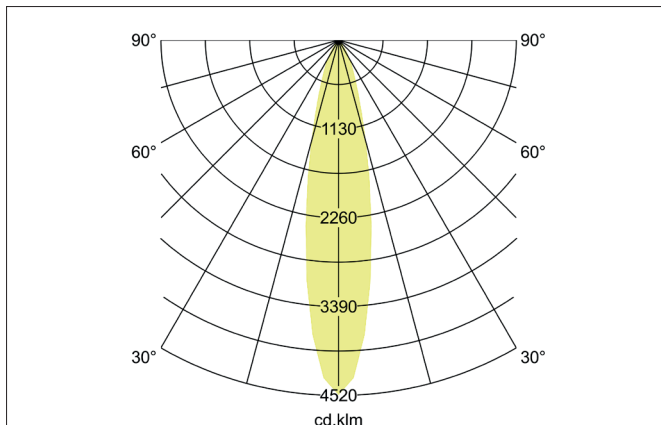

**ARTEMIS MINI LED recessed spotlight, on/off switchable**

Article no. 88252163

Light.  
For Generations.**Tender**

LED recessed spotlight, on/off switchable, Round. Ceiling cut-out Ø 138 mm, Installation depth 113 mm, Outer diameter 150 mm, Weight 0,900 kg, with rotationssymmetrical, deep, wide distributed light intensity. optimal light distribution due to a glass transparent cover. Luminous flux 3.719 lm, Power 1 x 27 W, Light colour warm white, Correlated color temprature (CCT) 3.000 K, Colour rendering index CRI > 90, Housing material: Aluminium, Colour: Silver structure, Permissible ambient temperature (ta): -20 °C - +25 °C, Protection class (EN 61140): II, Degree of protection (DIN EN 60529): IP20, .With electronic driver, on/off switchable.

Article data	
Article no.	88252163
GTIN	4251433972518
Series name	ARTEMIS MINI
Short description	LED recessed spotlight, on/off switchable
Material	Aluminium
Colour	Silver
Type of surface	Structure
Shape	Round
Outer diameter	150 mm
Built-in diameter	138 mm
Installation depth	113 mm
Weight	0.900 kg