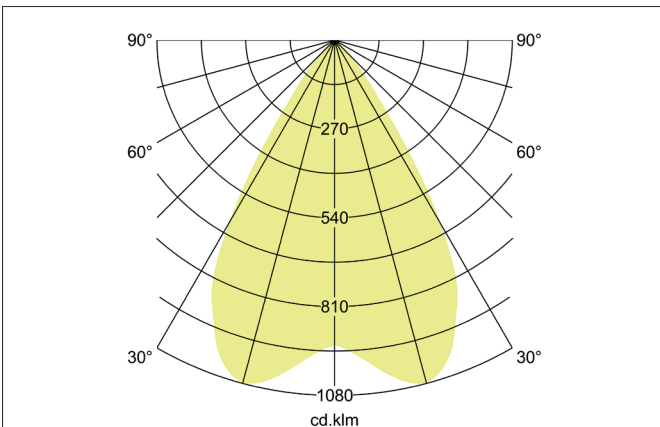

ARTEMIS MAXI LED recessed spotlight, on/off switchable
 Article no. 88276163

Light.
 For Generations.

Tender
 LED recessed spotlight, on/off switchable, Round. Ceiling cut-out Ø 170 mm, Installation depth 136 mm, Outer diameter 182 mm, Weight 1,300 kg, with rotationssymmetrical, deep, wide distributed light intensity. optimal light distribution due to a glass transparent cover. Luminous flux 5.459 lm, Power 1 x 41,5 W, Light colour warm white, Correlated color temperature (CCT) 3.000 K, Colour rendering index CRI > 90, Rated life time L80/B10 at 25 °C: 50.000 h, Housing material: Aluminium, Colour: Silver structure, Permissible ambient temperature (ta): -20 °C - +25 °C, Protection class (EN 61140): II, Degree of protection (DIN EN 60529): IP20, .With electronic driver, on/off switchable.

Article data	
Article no.	88276163
GTIN	4251433972457
Series name	ARTEMIS MAXI
Short description	LED recessed spotlight, on/off switchable
Material	Aluminium
Colour	Silver
Type of surface	Structure
Shape	Round
Outer diameter	182 mm
Built-in diameter	170 mm
Installation depth	136 mm
Weight	1.300 kg