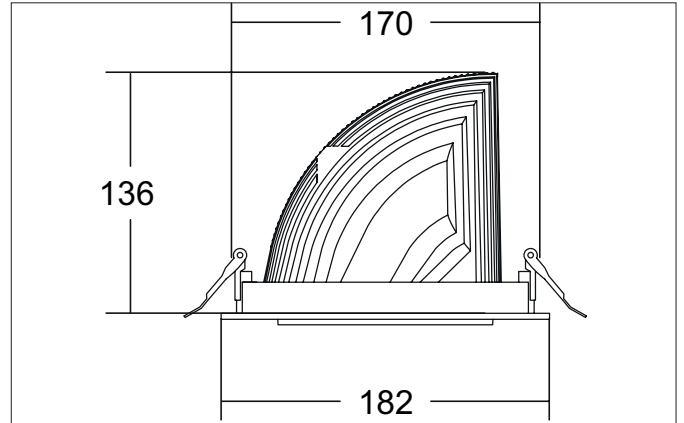

ARTEMIS MAXI LED recessed spotlight, on/off switchable
 Article no. 88276163

Light.
 For Generations.

Tender
 LED recessed spotlight, on/off switchable, Round. Ceiling cut-out Ø 170 mm, Installation depth 136 mm, Outer diameter 182 mm, Weight 1,300 kg, with rotationssymmetrical, deep, wide distributed light intensity. optimal light distribution due to a glass transparent cover. Luminous flux 5.459 lm, Power 1 x 41,5 W, Light colour warm white, Correlated color temperature (CCT) 3.000 K, Colour rendering index CRI > 90, Rated life time L80/B10 at 25 °C: 50.000 h, Housing material: Aluminium, Colour: Silver structure, Permissible ambient temperature (ta): -20 °C - +25 °C, Protection class (EN 61140): II, Degree of protection (DIN EN 60529): IP20, .With electronic driver, on/off switchable.

Article data	
Article no.	88276163
GTIN	4251433972457
Series name	ARTEMIS MAXI
Short description	LED recessed spotlight, on/off switchable
Material	Aluminium
Colour	Silver
Type of surface	Structure
Shape	Round
Outer diameter	182 mm
Built-in diameter	170 mm
Installation depth	136 mm
Weight	1.300 kg

Packing data	
Gross weight	1.37 kg
Length of packaging	182 mm
Packaging width	182 mm
Packaging height	136 mm
Disposal at end of life	This product must not be disposed of with household waste. You are obliged, to dispose of such electrical waste separately. By disposing of electrical waste and other old or defective electronics separately, you support recycling or other forms of re-use. In that way you help to take care and to avoid that harmful substances get into the environment.