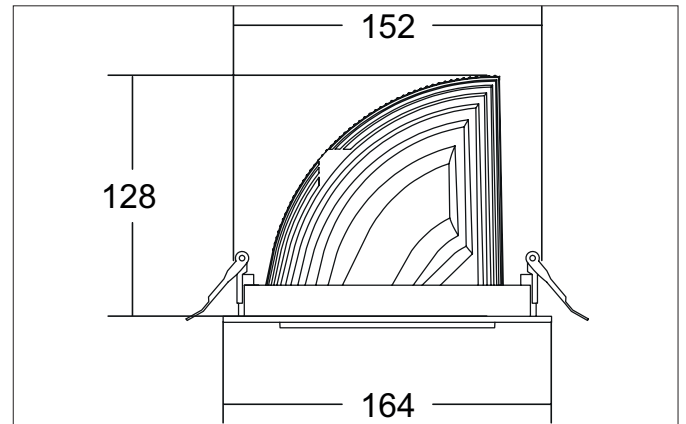

ARTEMIS MIDI LED recessed spotlight, on/off switchable

Article no. 88262163

Light.
For Generations.**Tender**

LED recessed spotlight, on/off switchable, Round. Ceiling cut-out Ø 152 mm, Installation depth 128 mm, Outer diameter 164 mm, Weight 1,000 kg, with rotationssymmetrical, deep, wide distributed light intensity. optimal light distribution due to a glass transparent cover. Luminous flux 3.849 lm, Power 1 x 31,5 W, Light colour warm white, Correlated color temperature (CCT) 3.000 K, Colour rendering index CRI > 90, Housing material: Aluminium, Colour: Silver structure, Permissible ambient temperature (ta): -20 °C - +25 °C, Protection class (EN 61140): II, Degree of protection (DIN EN 60529): IP20, .With electronic driver, on/off switchable.

Article data	
Article no.	88262163
GTIN	4251433972303
Series name	ARTEMIS MIDI
Short description	LED recessed spotlight, on/off switchable
Material	Aluminium
Colour	Silver
Type of surface	Structure
Shape	Round
Outer diameter	164 mm
Built-in diameter	152 mm
Installation depth	128 mm
Weight	1.000 kg

Packing data	
Gross weight	1.06 kg
Length of packaging	164 mm
Packaging width	164 mm
Packaging height	128 mm
Disposal at end of life	This product must not be disposed of with household waste. You are obliged, to dispose of such electrical waste separately. By disposing of electrical waste and other old or defective electronics separately, you support recycling or other forms of re-use. In that way you help to take care and to avoid that harmful substances get into the environment.