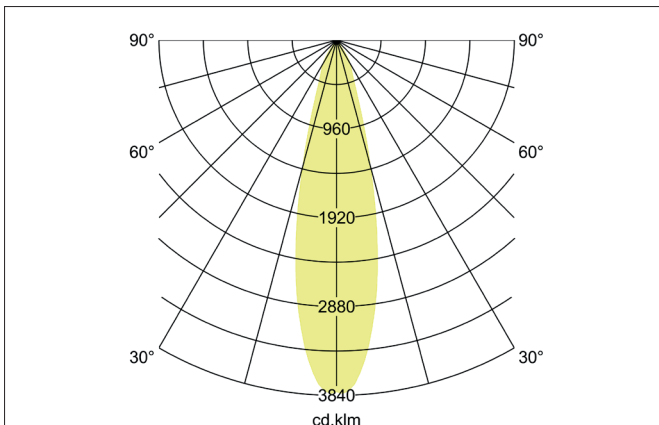

ARTEMIS MIDI LED recessed spotlight, on/off switchable

Article no. 88262163

Light.
For Generations.**Tender**

LED recessed spotlight, on/off switchable, Round. Ceiling cut-out Ø 152 mm, Installation depth 128 mm, Outer diameter 164 mm, Weight 1,000 kg, with rotationssymmetrical, deep, wide distributed light intensity. optimal light distribution due to a glass transparent cover. Luminous flux 3.849 lm, Power 1 x 31,5 W, Light colour warm white, Correlated color temperature (CCT) 3.000 K, Colour rendering index CRI > 90, Housing material: Aluminium, Colour: Silver structure, Permissible ambient temperature (ta): -20 °C - +25 °C, Protection class (EN 61140): II, Degree of protection (DIN EN 60529): IP20, .With electronic driver, on/off switchable.

Article data	
Article no.	88262163
GTIN	4251433972303
Series name	ARTEMIS MIDI
Short description	LED recessed spotlight, on/off switchable
Material	Aluminium
Colour	Silver
Type of surface	Structure
Shape	Round
Outer diameter	164 mm
Built-in diameter	152 mm
Installation depth	128 mm
Weight	1.000 kg