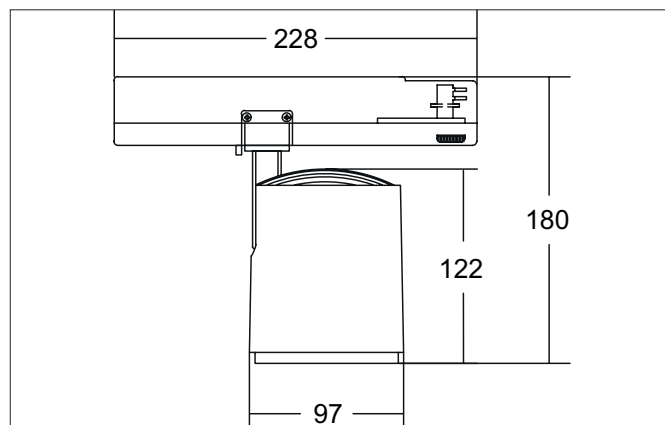

**RETAIL ONE LED track spotlight, 31W**

Article no. 88182175

Light.  
For Generations.**Tender**

LED track spotlight, 31W, Round. Luminaire diameter 97.0 mm, Weight 0.872 kg, with rotationssymmetrical, deep, wide distributed light intensity. Luminous flux 3.935 lm, Power 1 x 31,2 W, Light colour neutral white, Correlated color temperature (CCT) 3.500 K, Colour rendering index CRI > 90, Rated life time L80/B50 at 25 °C: 50.000 h, Housing material: Aluminium, Colour: White structure, Permissible ambient temperature (ta): -20 °C - +25 °C, Protection class (EN 61140): I, Degree of protection (DIN EN 60529): IP20, .With electronic driver, on/off switchable.

Article data	
Article no.	88182175
GTIN	4251433977179
Series name	RETAIL ONE
Short description	LED track spotlight, 31W
Material	Aluminium
Colour	White
Type of surface	Structure
Shape	Round
Outer diameter	97 mm
Weight	0.872 kg

**RETAIL ONE LED track spotlight, 31W**

Article no. 88182175

Light.  
For Generations.

Lighting technology	
Colour temperature	3.500 K
Light colour	White
Luminous flux	3,935 lm
System efficiency	126 lm/W
Colour rendering	CRI > 90
Reflector	High-gloss
Beam angle	20°
Light sharing	Symmetric
Adjustable color temperature	No

Packing data	
Gross weight	1.012 kg
Length of packaging	290 mm
Packaging width	110 mm
Packaging height	165 mm
Disposal at end of life	This product must not be disposed of with household waste. You are obliged, to dispose of such electrical waste separately. By disposing of electrical waste and other old or defective electronics separately, you support recycling or other forms of re-use. In that way you help to take care and to avoid that harmful substances get into the environment.