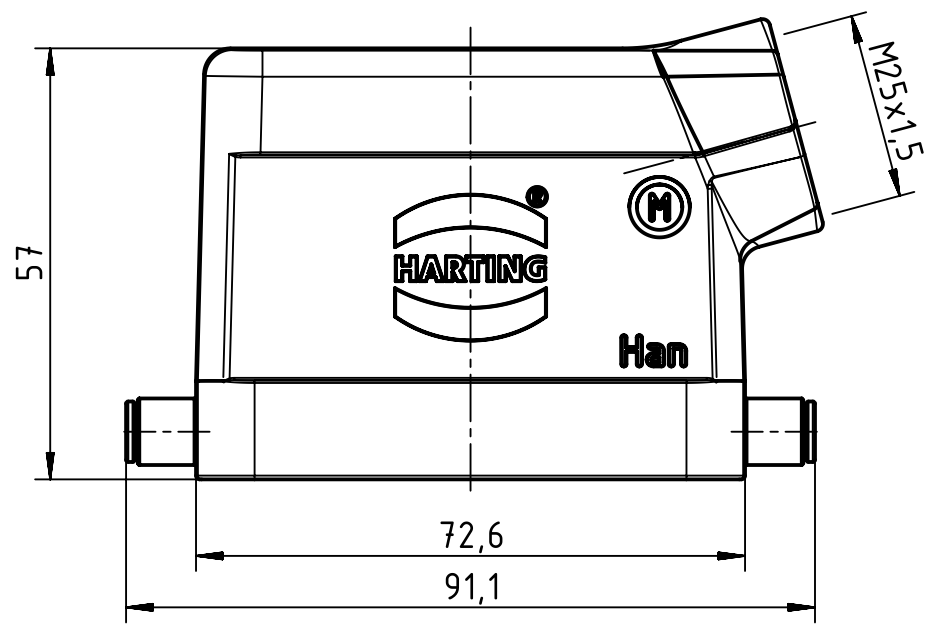

1 2 3 4 5 6

A

B

C

D

 All Dimensions in mm Original Size DIN A4		Scale 1:1		Free size tol.		Ref.	
 All rights reserved Department EL PD - DE		Created by SPRENB		Inspected by BERGHORN		Standardisation TIEMANNA	
HARTING Electric GmbH & Co. KG D-32339 Espelkamp		Title Han 10B Hood Side Entry LC 2 Reel M25				Date 2015-10-15 State Final Release	
		Type TB		Number 19 30 010 1541		Doc-Key / ECM-Nr. 100200955/UGD/004/B 500000095422	
						Rev. B Page 1/1	