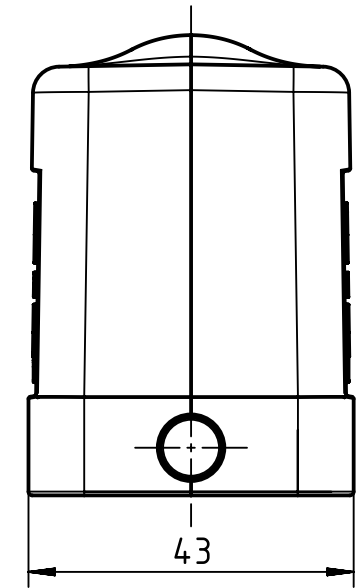

1 2 3 4 5 6

A

B

C

D

 All Dimensions in mm Original Size DIN A4		Scale 1:1		Free size tol.		Ref.	
 All rights reserved Department EL PD - DE		Created by SPRENB		Inspected by BERGHORN		Standardisation TIEMANNA	
HARTING Electric GmbH & Co. KG D-32339 Espelkamp		Title Han 10B Hood Side Entry LC 2 Reel M25				Date 2015-10-15 State Final Release	
		Type TB		Number 19 30 010 1541		Doc-Key / ECM-Nr. 100200955/UGD/004/B 500000095422	
						Rev. B Page 1/1	