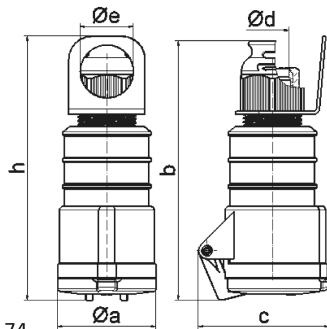

## hanging connector - with Multi-Grip, with suspension clip

Product description	
BALS-Prd.-Nr	3221
EAN	4024941032216
Product category	Quick-Connect TE hanging connector
Current	32A
Number of poles	5p
Arrangement of phases	3p+N+PE
Position of earth contact	6 h
Voltage	200/346 - 240/415V~
Frequency	50/60Hz

Product description	
Protection degree	IP44
Colour code	red RAL 3000
Colour of appliance	Hinged lid red RAL 3000, Cable gland grey RAL 7035, Enclosure red RAL 3000
Connection design	screwless spring terminals with Kontex-Kontakt
Maximum conductor size	6,0 qmm
Cable entry	with cable gland
Height	212mm
Width	72mm
Depth	99mm
Material of enclosure	Polyamide
Contacts	The contact carrier is made of high temperature resistant material, the contacts are brass nickel plated

Additional technical properties	
	For cable diameter from 13 up to max. 27 mm, Multi-Grip cable gland with gasket, integrated cable clamp and additional water evacuation openings

Logistics data	
Weight/pcs	0.391 kg / Piece
Packaging	Bag
Content amount	1 ST
EAN	4024941032216

Logistics data	
Length	99 mm
Width	72 mm
Height	212 mm
Weight	0.392 kg
Volume	1,511.136 ccm
Packaging	Carton
Content amount	10 ST
EAN	4024941970068
Length	325 mm
Width	217 mm
Height	210 mm
Weight	4.116 kg
Volume	13,588.4 ccm