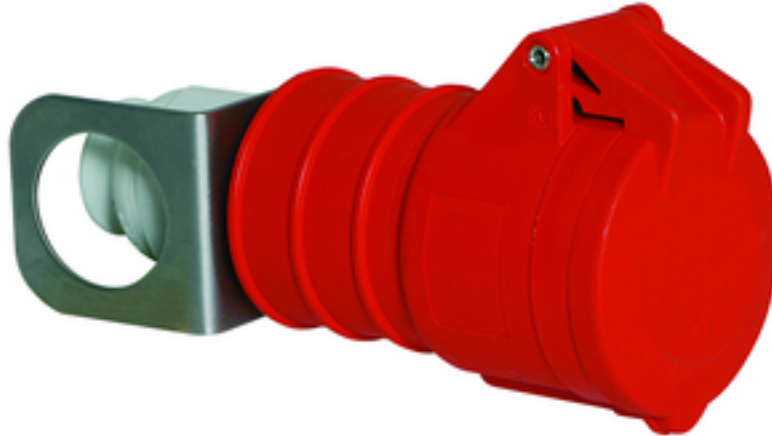

## hanging connector - with Multi-Grip, with suspension clip

Product description	
BALS-Prd.-Nr	3221
EAN	4024941032216
Product category	Quick-Connect TE hanging connector
Current	32A
Number of poles	5p
Arrangement of phases	3p+N+PE
Position of earth contact	6 h
Voltage	200/346 - 240/415V~
Frequency	50/60Hz

Product description	
Protection degree	IP44
Colour code	red RAL 3000
Colour of appliance	Hinged lid red RAL 3000, Cable gland grey RAL 7035, Enclosure red RAL 3000
Connection design	screwless spring terminals with Kontex-Kontakt
Maximum conductor size	6,0 qmm
Cable entry	with cable gland
Height	212mm
Width	72mm
Depth	99mm
Material of enclosure	Polyamide
Contacts	The contact carrier is made of high temperature resistant material, the contacts are brass nickel plated

Additional technical properties	
	For cable diameter from 13 up to max. 27 mm, Multi-Grip cable gland with gasket, integrated cable clamp and additional water evacuation openings

Logistics data	
Weight/pcs	0.391 kg / Piece
Packaging	Bag
Content amount	1 ST
EAN	4024941032216