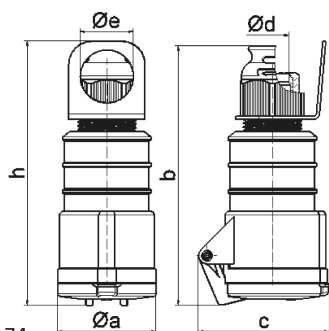

## hanging connector - with Multi-Grip, with suspension clip

Product description	
BALS-Prd.-Nr	3221
EAN	4024941032216
Product category	Quick-Connect TE hanging connector
Current	32A
Number of poles	5p
Arrangement of phases	3p+N+PE
Position of earth contact	6 h
Voltage	200/346 - 240/415V~
Frequency	50/60Hz

Product description	
Protection degree	IP44
Colour code	red RAL 3000
Colour of appliance	Hinged lid red RAL 3000, Cable gland grey RAL 7035, Enclosure red RAL 3000
Connection design	screwless spring terminals with Kontex-Kontakt
Maximum conductor size	6,0 qmm
Cable entry	with cable gland
Height	212mm
Width	72mm
Depth	99mm
Material of enclosure	Polyamide
Contacts	The contact carrier is made of high temperature resistant material, the contacts are brass nickel plated

Additional technical properties	
	For cable diameter from 13 up to max. 27 mm, Multi-Grip cable gland with gasket, integrated cable clamp and additional water evacuation openings

Logistics data	
Weight/pcs	0.391 kg / Piece
Packaging	Bag
Content amount	1 ST
EAN	4024941032216

Logistics data	
Length	99 mm
Width	72 mm
Height	212 mm
Weight	0.392 kg
Volume	1,511.136 ccm
Packaging	Carton
Content amount	10 ST
EAN	4024941970068
Length	325 mm
Width	217 mm
Height	210 mm
Weight	4.116 kg
Volume	13,588.4 ccm