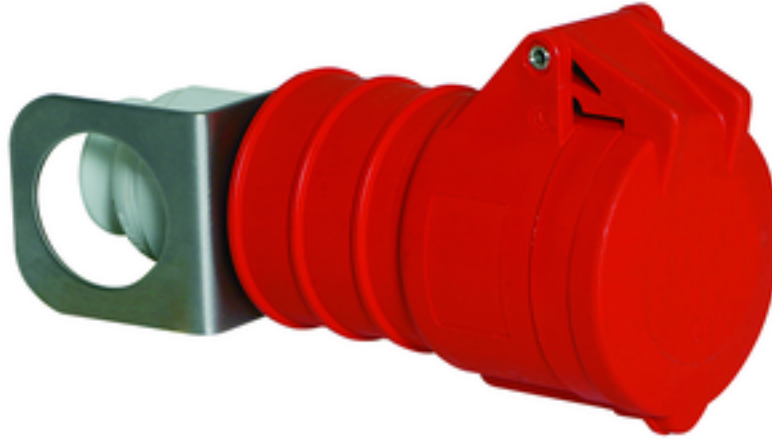

## hanging connector - with Multi-Grip, with suspension clip

Product description	
BALS-Prd.-Nr	3221
EAN	4024941032216
Product category	Quick-Connect TE hanging connector
Current	32A
Number of poles	5p
Arrangement of phases	3p+N+PE
Position of earth contact	6 h
Voltage	200/346 - 240/415V~
Frequency	50/60Hz

Product description	
Protection degree	IP44
Colour code	red RAL 3000
Colour of appliance	Hinged lid red RAL 3000, Cable gland grey RAL 7035, Enclosure red RAL 3000
Connection design	screwless spring terminals with Kontex-Kontakt
Maximum conductor size	6,0 qmm
Cable entry	with cable gland
Height	212mm
Width	72mm
Depth	99mm
Material of enclosure	Polyamide
Contacts	The contact carrier is made of high temperature resistant material, the contacts are brass nickel plated

Additional technical properties	
	For cable diameter from 13 up to max. 27 mm, Multi-Grip cable gland with gasket, integrated cable clamp and additional water evacuation openings

Logistics data	
Weight/pcs	0.391 kg / Piece
Packaging	Bag
Content amount	1 ST
EAN	4024941032216