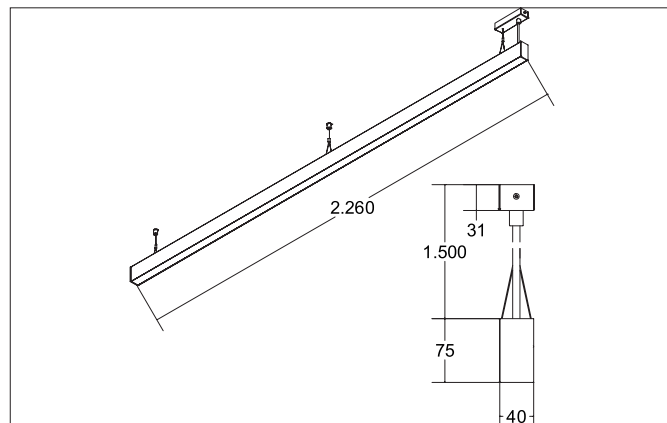

BIRO40 LED pendant profile luminaire direct

Article no. 77244074

Light.
For Generations.**Tender**

LED pendant profile luminaire direct, Rectangular. Luminaire length 2260.0 mm, Luminaire width 40.0 mm, Height 75.0 mm, for pendulum mounting. Pendulum length max. 1500.0 mm Weight 3.79 kg, with rotationssymmetrical, deep, wide distributed light intensity. Luminous flux 5.470 lm, UGR < 25, Power 62,7 W, Light colour neutral white, Correlated color temperature (CCT) 4.000 K, Colour rendering index CRI > 90, Rated life time L70/B50 at 25 °C: 60.000 h, Rated life time L80/B50 at 25 °C: 60.000 h, Housing material: Aluminium / Acrylic, Colour: White, Permissible ambient temperature (ta): -20 °C - +25 °C, Protection class (EN 61140): I, Degree of protection (DIN EN 60529): IP20, .With electronic driver, DALI dimmable.

Article data	
Article no.	77244074
GTIN	4251433955481
Series name	BIRO40
Short description	LED pendant profile luminaire direct
Material	Aluminium / Acrylic
Colour	White
Shape	Rectangular
Length	2,260 mm
Width	40 mm
Height	75 mm
Weight	3.790 kg

Mounting technology	
Mounting method	Suspended
Place of installation	Ceiling-mounted
Adjustability	Not adjustable
Pendulum length max.	1,500 mm

Packing data	
Gross weight	4.58 kg
Length of packaging	2,300 mm
Packaging width	160 mm
Packaging height	135 mm
Disposal at end of life	This product must not be disposed of with household waste. You are obliged, to dispose of such electrical waste separately. By disposing of electrical waste and other old or defective electronics separately, you support recycling or other forms of re-use. In that way you help to take care and to avoid that harmful substances get into the environment.