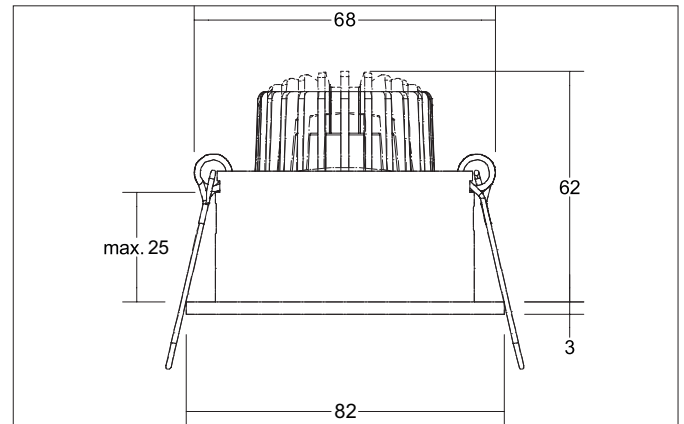

TIRRELdeep LED recessed spot set, on/off switchable

Article no. 38063073

Light.
For Generations.**Tender**

LED recessed spot set, on/off switchable, Round. Toolless ceiling installation by installation springs. Ceiling cut-out Ø 68 mm, Installation depth 62 mm, Outer diameter 82 mm, Weight 0,178 kg, Reflector silver with rotationssymmetrical, deep, wide distributed light intensity. optimal light distribution due to a glass transparent cover. Luminous flux 680 lm, Power 1 x 6 W, Light colour warm white, Correlated color temperature (CCT) 3.000 K, Colour rendering index CRI > 80, Housing material: Aluminium / Glass, Colour: White, Permissible ambient temperature (ta): -20 °C - +25 °C, Protection class (EN 61140): II, Degree of protection (DIN EN 60529): IP20, .With electronic driver, on/off switchable.

Product Benefits

- Recessed LED recessed spotlight in round design made of solid aluminum with LED module 6 W (3,000 K) and switchable converter.
- Ceiling cut-out 68 mm, diameter 82 mm, installation depth 62 mm, IP20.
- Pivoting range 25°.
- Without visible snap ring.
- Classic, formally restrained design.
- Also available in the same look in GX5.3 or GU10 versions and as a dimmable set (phase cut-off) set (trailing edge).

TIRRELdeep LED recessed spot set, on/off switchable

Article no. 38063073

Light.
For Generations.

Article data	
Article no.	38063073
GTIN	4251433950912
Series name	TIRRELdeep
Short description	LED recessed spot set, on/off switchable
Material	Aluminium / Glass
Colour	White
Type of surface	Matt
Shape	Round
Outer diameter	82 mm
Built-in diameter	68 mm
Installation depth	62 mm
Hight	3 mm
Weight	0.178 kg
stamp	UKCA