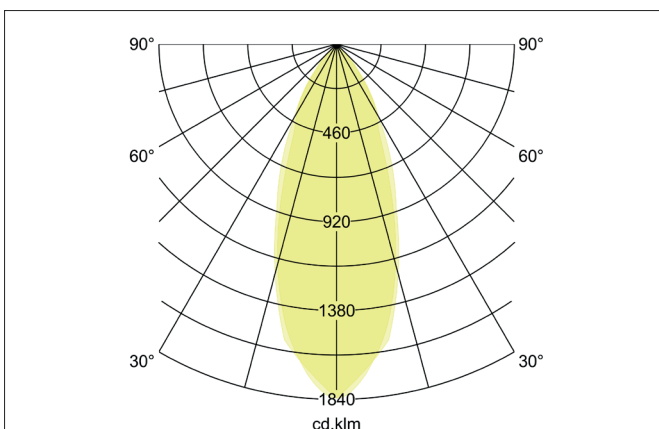

TIRRELdeep LED recessed spot set, on/off switchable

Article no. 38063073

Light.
For Generations.**Tender**

LED recessed spot set, on/off switchable, Round. Toolless ceiling installation by installation springs. Ceiling cut-out Ø 68 mm, Installation depth 62 mm, Outer diameter 82 mm, Weight 0,178 kg, Reflector silver with rotationssymmetrical, deep, wide distributed light intensity. optimal light distribution due to a glass transparent cover. Luminous flux 680 lm, Power 1 x 6 W, Light colour warm white, Correlated color temperature (CCT) 3.000 K, Colour rendering index CRI > 80, Housing material: Aluminium / Glass, Colour: White, Permissible ambient temperature (ta): -20 °C - +25 °C, Protection class (EN 61140): II, Degree of protection (DIN EN 60529): IP20, .With electronic driver, on/off switchable.

Product Benefits

- Recessed LED recessed spotlight in round design made of solid aluminum with LED module 6 W (3,000 K) and switchable converter.
- Ceiling cut-out 68 mm, diameter 82 mm, installation depth 62 mm, IP20.
- Pivoting range 25°.
- Without visible snap ring.
- Classic, formally restrained design.
- Also available in the same look in GX5.3 or GU10 versions and as a dimmable set (phase cut-off) set (trailing edge).

TIRRELdeep LED recessed spot set, on/off switchable

Article no. 38063073

Light.
For Generations.

Article data	
Article no.	38063073
GTIN	4251433950912
Series name	TIRRELdeep
Short description	LED recessed spot set, on/off switchable
Material	Aluminium / Glass
Colour	White
Type of surface	Matt
Shape	Round
Outer diameter	82 mm
Built-in diameter	68 mm
Installation depth	62 mm
Hight	3 mm
Weight	0.178 kg
stamp	UKCA

Lighting technology	
Colour temperature	3.000 K
Light colour	White
Light output	Direct
Luminous flux	680 lm
System efficiency	113 lm/W
Colour rendering	CRI > 80
Reflector	High-gloss
Reflector colour	silver
Beam angle	38°
Light sharing	Symmetric
Adjustable color temperature	No