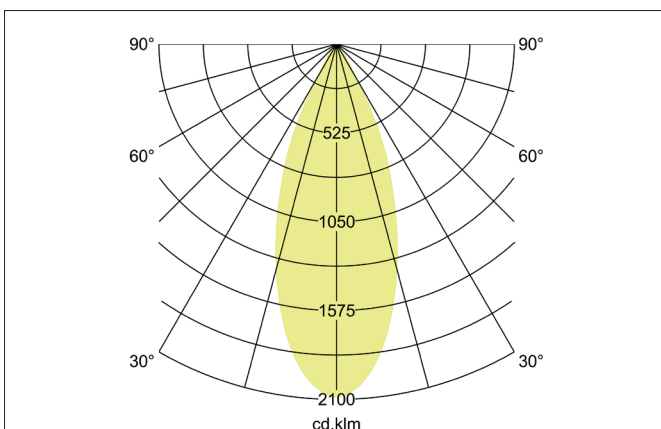

ADAPT LED recessed downlight set, on/off switchable
Article no. 38371643

Light.
For Generations.

Tender

LED recessed downlight set, on/off switchable, Round. Toolless ceiling installation by leaf spring. Ceiling cut-out \varnothing 56 mm, Installation depth 14 mm, Outer diameter 91 mm, Weight 0,173 kg, Reflector silver with rotationssymmetrical, deep, wide distributed light intensity. optimal light distribution due to a plastic, transparent cover. Luminous flux 440 lm, Power 1 x 3 W, Light colour warm white, Correlated color temperature (CCT) 3.000 K, Colour rendering index CRI > 80, Rated life time L70/B50 at 25 °C: 50.000 h, Housing material: Aluminium / Steel / Plastic, Colour: Titanium, Permissible ambient temperature (ta): -20 °C - +25 °C, Protection class (EN 61140): II, Degree of protection (DIN EN 60529): IP20, .With electronic driver, on/off switchable.

ADAPT LED recessed downlight set, on/off switchable

Article no. 38371643

Light.
For Generations.

Article data	
Article no.	38371643
GTIN	4251433930112
Series name	ADAPT
Short description	LED recessed downlight set, on/off switchable
Material	Aluminium / Steel / Plastic
Colour	Titanium
Type of surface	Matt
Shape	Round
Outer diameter	91 mm
Built-in diameter_min	52 mm
Built-in diameter	56 mm
Installation depth	14 mm
Hight	8 mm
Scope of delivery	Incl. built-in leaf springs for 56 mm cut-out with installation depth of 14 mm and built-in leg springs for 52 - 74 mm cut-out (enclosed for quick exchange) with installation depth of 28 mm.
Weight	0.173 kg
stamp	MM
Conformance	CE, UKCA

Lighting technology	
Colour temperature	3.000 K
Light output	Direct
Luminous flux	440 lm
System efficiency	147 lm/W
Colour rendering	CRI > 80
Reflector	High-gloss
Reflector colour	silver
Beam angle	34°
Light sharing	Symmetric
Adjustable color temperature	No