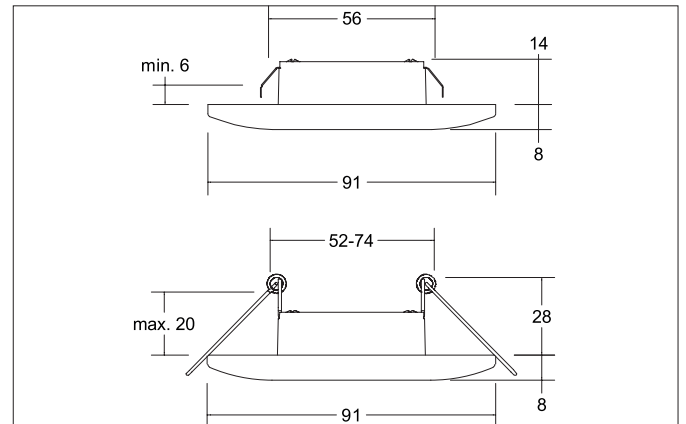

ADAPT LED recessed downlight set, on/off switchable
Article no. 38371643

Light.
For Generations.

Tender

LED recessed downlight set, on/off switchable, Round. Toolless ceiling installation by leaf spring. Ceiling cut-out \varnothing 56 mm, Installation depth 14 mm, Outer diameter 91 mm, Weight 0,173 kg, Reflector silver with rotationssymmetrical, deep, wide distributed light intensity. optimal light distribution due to a plastic, transparent cover. Luminous flux 440 lm, Power 1 x 3 W, Light colour warm white, Correlated color temperature (CCT) 3.000 K, Colour rendering index CRI > 80, Rated life time L70/B50 at 25 °C: 50.000 h, Housing material: Aluminium / Steel / Plastic, Colour: Titanium, Permissible ambient temperature (ta): -20 °C - +25 °C, Protection class (EN 61140): II, Degree of protection (DIN EN 60529): IP20, .With electronic driver, on/off switchable.

ADAPT LED recessed downlight set, on/off switchable

Article no. 38371643

Light.
For Generations.

Article data	
Article no.	38371643
GTIN	4251433930112
Series name	ADAPT
Short description	LED recessed downlight set, on/off switchable
Material	Aluminium / Steel / Plastic
Colour	Titanium
Type of surface	Matt
Shape	Round
Outer diameter	91 mm
Built-in diameter_min	52 mm
Built-in diameter	56 mm
Installation depth	14 mm
Hight	8 mm
Scope of delivery	Incl. built-in leaf springs for 56 mm cut-out with installation depth of 14 mm and built-in leg springs for 52 - 74 mm cut-out (enclosed for quick exchange) with installation depth of 28 mm.
Weight	0.173 kg
stamp	MM
Conformance	CE, UKCA

Lighting technology	
Colour temperature	3.000 K
Light output	Direct
Luminous flux	440 lm
System efficiency	147 lm/W
Colour rendering	CRI > 80
Reflector	High-gloss
Reflector colour	silver
Beam angle	34°
Light sharing	Symmetric
Adjustable color temperature	No