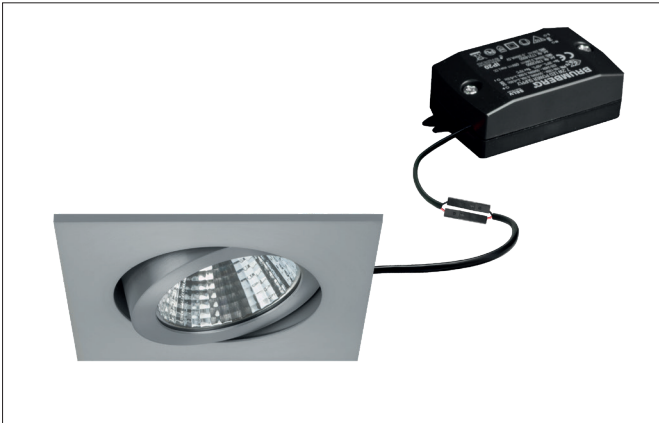

SEVEN-S LED recessed spot set, on/off switchable

Article no. 38364253

Light.
For Generations.**Tender**

LED recessed spot set, on/off switchable, Square. Toolless ceiling installation by installation springs. Ceiling cut-out Ø 68 mm, Installation depth 38 mm, Length 82 mm, Width 82 mm, Weight 0,140 kg. Reflector silver with rotationssymmetrical, deep, wide distributed light intensity. optimal light distribution due to a plastic, transparent cover. Luminous flux 740 lm, Power 1 x 7 W, System Efficiency 106 lm/W, Light colour warm white, Correlated color temperature (CCT) 3.000 K, Colour rendering index CRI > 80, Rated life time L70/B50 at 25 °C: 50.000 h, Housing material: Aluminium / Polycarbonate, Colour: Alu, Permissible ambient temperature (ta): -20 °C - +25 °C, Protection class (EN 61140): II, Degree of protection (DIN EN 60529): IP20, .With electronic driver, on/off switchable with integrated strain relief.

Product Benefits

- Square recessed spotlight made of solid aluminum with polycarbonate cover.
- Easy and tool-free mounting.
- CRI > 80.
- Low mounting depth 38 mm, length 82 mm, width 82 mm, Ceiling cut-out 68 mm.
- Ceiling thickness maximum 13 mm.
- Large article variance in terms of housing color and color temperature.
- Switchable set - alternatively available in version for 350 mA and as dimmable (trailing-edge phase dimmer) set available.
- Alternatively available in round design.

SEVEN-S LED recessed spot set, on/off switchable

Article no. 38364253

Light.
For Generations.

Article data	
Article no.	38364253
GTIN	4251433919513
Series name	SEVEN-S
Short description	LED recessed spot set, on/off switchable
Material	Aluminium / Polycarbonate
Colour	Alu
Type of surface	Matt
Shape	Square
Built-in diameter	68 mm
Installation depth	38 mm
Length	82 mm
Width	82 mm
Hight	3 mm
Weight	0.140 kg
stamp	MM, UKCA