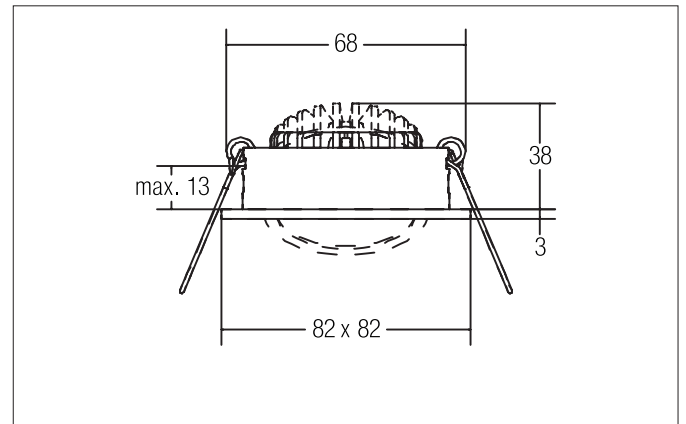

SEVEN-S LED recessed spot set, on/off switchable

Article no. 38364253

Light.
For Generations.**Tender**

LED recessed spot set, on/off switchable, Square. Toolless ceiling installation by installation springs. Ceiling cut-out Ø 68 mm, Installation depth 38 mm, Length 82 mm, Width 82 mm, Weight 0,140 kg. Reflector silver with rotationssymmetrical, deep, wide distributed light intensity. optimal light distribution due to a plastic, transparent cover. Luminous flux 740 lm, Power 1 x 7 W, System Efficiency 106 lm/W, Light colour warm white, Correlated color temperature (CCT) 3.000 K, Colour rendering index CRI > 80, Rated life time L70/B50 at 25 °C: 50.000 h, Housing material: Aluminium / Polycarbonate, Colour: Alu, Permissible ambient temperature (ta): -20 °C - +25 °C, Protection class (EN 61140): II, Degree of protection (DIN EN 60529): IP20, .With electronic driver, on/off switchable with integrated strain relief.

Product Benefits

- Square recessed spotlight made of solid aluminum with polycarbonate cover.
- Easy and tool-free mounting.
- CRI > 80.
- Low mounting depth 38 mm, length 82 mm, width 82 mm, Ceiling cut-out 68 mm.
- Ceiling thickness maximum 13 mm.
- Large article variance in terms of housing color and color temperature.
- Switchable set - alternatively available in version for 350 mA and as dimmable (trailing-edge phase dimmer) set available.
- Alternatively available in round design.

SEVEN-S LED recessed spot set, on/off switchable

Article no. 38364253

Light.
For Generations.

Article data	
Article no.	38364253
GTIN	4251433919513
Series name	SEVEN-S
Short description	LED recessed spot set, on/off switchable
Material	Aluminium / Polycarbonate
Colour	Alu
Type of surface	Matt
Shape	Square
Built-in diameter	68 mm
Installation depth	38 mm
Length	82 mm
Width	82 mm
Hight	3 mm
Weight	0.140 kg
stamp	MM, UKCA