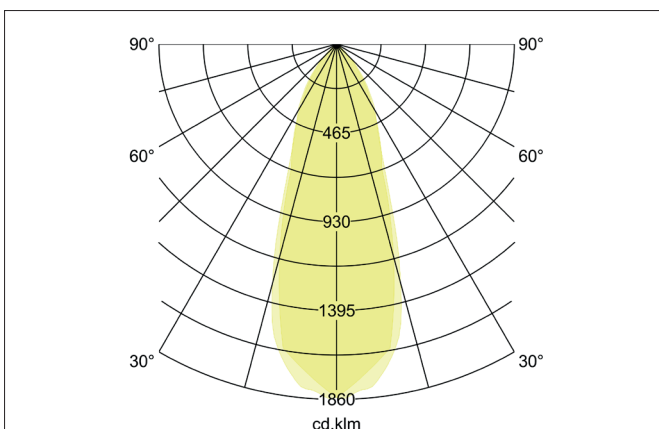

SEVEN-S LED recessed spot set, on/off switchable

Article no. 38364253

Light.
For Generations.**Tender**

LED recessed spot set, on/off switchable, Square. Toolless ceiling installation by installation springs. Ceiling cut-out Ø 68 mm, Installation depth 38 mm, Length 82 mm, Width 82 mm, Weight 0,140 kg. Reflector silver with rotationssymmetrical, deep, wide distributed light intensity. optimal light distribution due to a plastic, transparent cover. Luminous flux 740 lm, Power 1 x 7 W, System Efficiency 106 lm/W, Light colour warm white, Correlated color temperature (CCT) 3.000 K, Colour rendering index CRI > 80, Rated life time L70/B50 at 25 °C: 50.000 h, Housing material: Aluminium / Polycarbonate, Colour: Alu, Permissible ambient temperature (ta): -20 °C - +25 °C, Protection class (EN 61140): II, Degree of protection (DIN EN 60529): IP20, .With electronic driver, on/off switchable with integrated strain relief.

Product Benefits

- Square recessed spotlight made of solid aluminum with polycarbonate cover.
- Easy and tool-free mounting.
- CRI > 80.
- Low mounting depth 38 mm, length 82 mm, width 82 mm, Ceiling cut-out 68 mm.
- Ceiling thickness maximum 13 mm.
- Large article variance in terms of housing color and color temperature.
- Switchable set - alternatively available in version for 350 mA and as dimmable (trailing-edge phase dimmer) set available.
- Alternatively available in round design.

Lighting technology	
Colour temperature	3.000 K
Light colour	White
Light output	Direct
Luminous flux	740 lm
System efficiency	106 lm/W
Colour rendering	CRI > 80
Reflector	High-gloss
Reflector colour	silver
Beam angle	38°
Light sharing	Symmetric
Adjustable color temperature	No