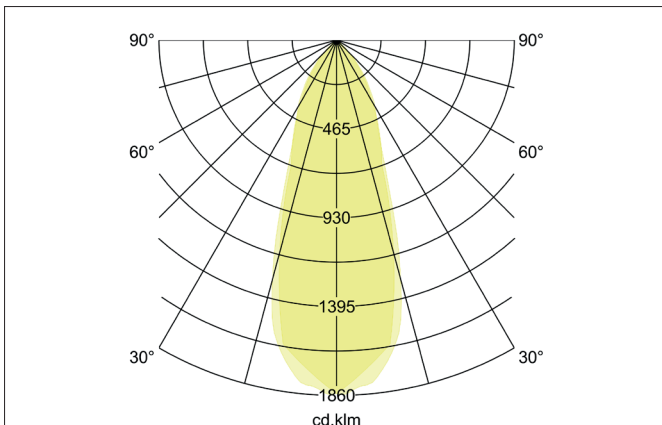

**BB05 LED recessed spotlight set, switchable, with connection box**  
 Article no. 38465173

Light.  
 For Generations.

**Tender**  
 LED recessed spotlight set, switchable, with connection box, Square. Toolless ceiling installation by installation springs. Ceiling cut-out Ø 68 mm, Installation depth 38 mm, Length 82 mm, Width 82 mm, Weight 0,177 kg, Reflector silver with rotationssymmetrical, deep, wide distributed light intensity. optimal light distribution due to a polycarbonat clear cover. Luminous flux 630 lm, Power 1 x 6 W, Light colour warm white, Correlated color temprature (CCT) 3.000 K, Colour rendering index CRI > 80, Rated life time L80/B20 at 25 °C: 50.000 h, Housing material: Aluminium / Polycarbonat, Colour: White structure, Permissible ambient temperature (ta): -20 °C - +25 °C, Protection class (EN 61140): II, Degree of protection (DIN EN 60529): IP20, .With electronic driver, on/off switchable.

| Article data       |   |
|--------------------|---|
| Article no.        | 38465173  |
| GTIN               | 4251433996736   |
| Series name        | BB05  |
| Short description  | LED recessed spotlight set, switchable, with connection box |
| Material           | Aluminium / Polycarbonat                                    |
| Colour             | White   |
| Type of surface    | Structure   |
| Shape              | Square  |
| Built-in diameter  | 68 mm   |
| Installation depth | 38 mm   |
| Length             | 82 mm   |
| Width              | 82 mm   |
| Hight              | 2 mm  |
| Scope of delivery  | incl. connection box, 3-pole                                |
| Weight             | 0.177 kg  |
| Conformance        | CE, UKCA  |