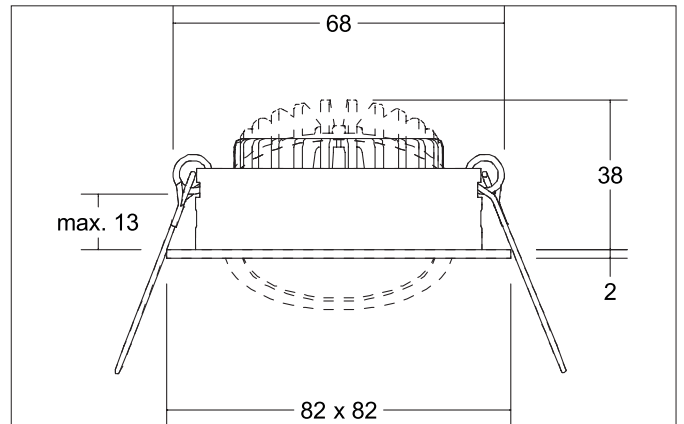

**BB05 LED recessed spotlight set, switchable, with connection box**  
 Article no. 38465173

Light.  
 For Generations.

**Tender**  
 LED recessed spotlight set, switchable, with connection box, Square. Toolless ceiling installation by installation springs. Ceiling cut-out Ø 68 mm, Installation depth 38 mm, Length 82 mm, Width 82 mm, Weight 0,177 kg, Reflector silver with rotationssymmetrical, deep, wide distributed light intensity. optimal light distribution due to a polycarbonat clear cover. Luminous flux 630 lm, Power 1 x 6 W, Light colour warm white, Correlated color temprature (CCT) 3.000 K, Colour rendering index CRI > 80, Rated life time L80/B20 at 25 °C: 50.000 h, Housing material: Aluminium / Polycarbonat, Colour: White structure, Permissible ambient temperature (ta): -20 °C - +25 °C, Protection class (EN 61140): II, Degree of protection (DIN EN 60529): IP20, .With electronic driver, on/off switchable.

| Article data       |   |
|--------------------|---|
| Article no.        | 38465173  |
| GTIN               | 4251433996736   |
| Series name        | BB05  |
| Short description  | LED recessed spotlight set, switchable, with connection box |
| Material           | Aluminium / Polycarbonat                                    |
| Colour             | White   |
| Type of surface    | Structure   |
| Shape              | Square  |
| Built-in diameter  | 68 mm   |
| Installation depth | 38 mm   |
| Length             | 82 mm   |
| Width              | 82 mm   |
| Hight              | 2 mm  |
| Scope of delivery  | incl. connection box, 3-pole                                |
| Weight             | 0.177 kg  |
| Conformance        | CE, UKCA  |