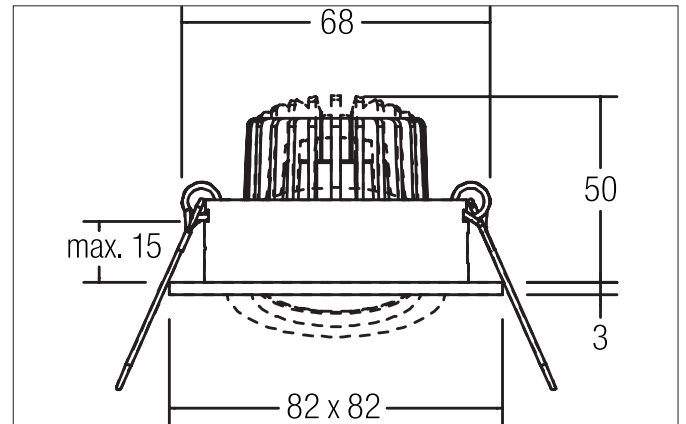

TIRREL-S LED recessed spot set, on/off switchable

Article no. 38144073

Light.
For Generations.**Tender**

LED recessed spot set, on/off switchable, Square. Toolless ceiling installation by installation springs. Ceiling cut-out \varnothing 68 mm, Installation depth 50 mm, Length 82 mm, Width 82 mm, Weight 0,245 kg. Reflector silver with rotationssymmetrical, deep, wide distributed light intensity. optimal light distribution due to a glass transparent cover. Luminous flux 680 lm, Power 1 x 6 W, Light colour warm white, Correlated color temperature (CCT) 3.000 K, Colour rendering index CRI > 80, Housing material: Aluminium / Glass, Colour: White, Permissible ambient temperature (ta): -20 °C - +25 °C, Protection class (EN 61140): II, Degree of protection (DIN EN 60529): IP20, .With electronic driver, on/off switchable.

Product Benefits

- LED recessed spot in square design made of solid aluminum.
with LED module 6 W (3,000 K) and switchable converter.
- Ceiling cutout 68 mm, diameter 82 mm, installation depth 50 mm, IP20.
- Pivoting range 25°.
- Large color variation. Without visible snap ring.
- Classic, formally restrained design.
- In the same look also in GX5.3 or GU10 version and as a dimmable set (trailing-edge phase or DALI) and as a loudspeaker.
- In addition in the same surface structure and in the same color also available in round design.

TIRREL-S LED recessed spot set, on/off switchable

Article no. 38144073

Light.
For Generations.

Article data	
Article no.	38144073
GTIN	4251433906735
Series name	TIRREL-S
Short description	LED recessed spot set, on/off switchable
Material	Aluminium / Glass
Colour	White
Type of surface	Matt
Shape	Square
Built-in diameter	68 mm
Installation depth	50 mm
Length	82 mm
Width	82 mm
Hight	3 mm
Weight	0.245 kg
stamp	UKCA