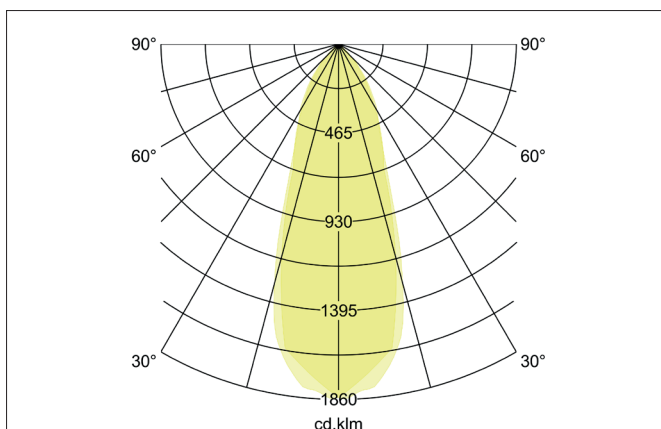

**DISC LED recessed spot, with lens optics, on/off switchable**

Article no. 38421074

Light.  
For Generations.**Tender**

LED recessed spot, with lens optics, on/off switchable, Round. Toolless ceiling installation by installation springs. Ceiling cut-out Ø 68 mm, Installation depth 38 mm, Outer diameter 82 mm, Weight 0,160 kg, Reflector silver with rotationssymmetrical, deep, wide distributed light intensity. optimal light distribution due to a plastic, transparent cover. Luminous flux 700 lm, Power 1 x 6 W, Light colour neutral white, Correlated color temperature (CCT) 4.000 K, Colour rendering index CRI > 80, Housing material: Aluminium / Glass, Colour: White, Permissible ambient temperature (ta): -20 °C - +25 °C, Protection class (EN 61140): II, Degree of protection (DIN EN 60529): IP20, .With electronic driver, on/off switchable.

**Product Benefits**

- LED recessed spotlight in round design made of solid aluminum with 6 W LED module with lens optics and switchable converter.
- Ceiling cut-out 68 mm, diameter 82 mm, installation depth 38 mm, IP20.
- Pivoting range 30°.
- Without visible snap ring.
- Classic, formally restrained design.
- Also available in the same look as a pure luminaire for 350 mA (without converter) and as a dimmable set (trailing edge).

**DISC LED recessed spot, wich lens optics, on/off switchable**

Article no. 38421074

Light.  
For Generations.

Article data	
Article no.	38421074
GTIN	4251433950028
Series name	DISC
Short description	LED recessed spot, wich lens optics, on/off switchable
Material	Aluminium / Glass
Colour	White
Type of surface	Matt
Shape	Round
Outer diameter	82 mm
Built-in diameter	68 mm
Installation depth	38 mm
Hight	3 mm
Weight	0.160 kg
stamp	UKCA

Lighting technology	
Colour temperature	4.000 K
Light colour	White
Light output	Direct
Luminous flux	700 lm
System efficiency	117 lm/W
Colour rendering	CRI > 80
Reflector	High-gloss
Reflector colour	silver
Beam angle	38°
Light sharing	Symmetric
Adjustable color temperature	No