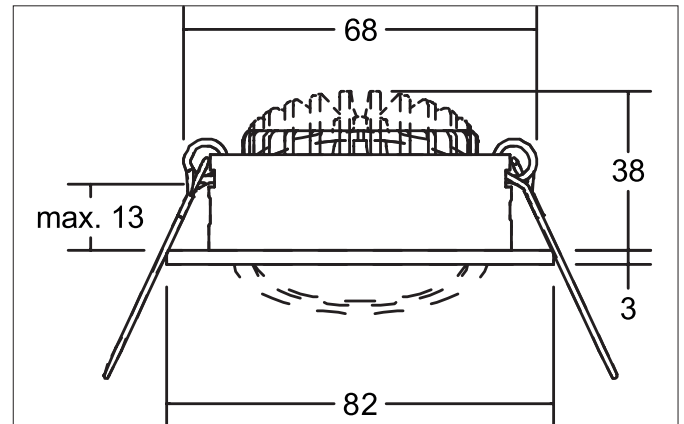

**DISC LED recessed spot, with lens optics, on/off switchable**

Article no. 38421074

Light.  
For Generations.**Tender**

LED recessed spot, with lens optics, on/off switchable, Round. Toolless ceiling installation by installation springs. Ceiling cut-out Ø 68 mm, Installation depth 38 mm, Outer diameter 82 mm, Weight 0,160 kg, Reflector silver with rotationssymmetrical, deep, wide distributed light intensity. optimal light distribution due to a plastic, transparent cover. Luminous flux 700 lm, Power 1 x 6 W, Light colour neutral white, Correlated color temperature (CCT) 4.000 K, Colour rendering index CRI > 80, Housing material: Aluminium / Glass, Colour: White, Permissible ambient temperature (ta): -20 °C - +25 °C, Protection class (EN 61140): II, Degree of protection (DIN EN 60529): IP20, .With electronic driver, on/off switchable.

**Product Benefits**

- LED recessed spotlight in round design made of solid aluminum with 6 W LED module with lens optics and switchable converter.
- Ceiling cut-out 68 mm, diameter 82 mm, installation depth 38 mm, IP20.
- Pivoting range 30°.
- Without visible snap ring.
- Classic, formally restrained design.
- Also available in the same look as a pure luminaire for 350 mA (without converter) and as a dimmable set (trailing edge).

**DISC LED recessed spot, wich lens optics, on/off switchable**

Article no. 38421074

Light.  
For Generations.

Article data	
Article no.	38421074
GTIN	4251433950028
Series name	DISC
Short description	LED recessed spot, wich lens optics, on/off switchable
Material	Aluminium / Glass
Colour	White
Type of surface	Matt
Shape	Round
Outer diameter	82 mm
Built-in diameter	68 mm
Installation depth	38 mm
Hight	3 mm
Weight	0.160 kg
stamp	UKCA