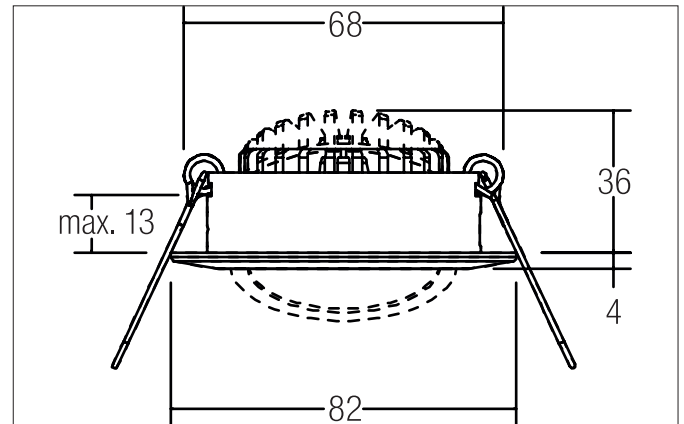

BB03 LED recessed spotlight set, switchable, with connection box

Article no. 38463073

Light.
For Generations.**Tender**

LED recessed spotlight set, switchable, with connection box, Round. Toolless ceiling installation by installation springs. Ceiling cut-out Ø 68 mm, Installation depth 36 mm, Outer diameter 82 mm, Weight 0,171 kg, Reflector silver with rotationssymmetrical, deep, wide distributed light intensity. optimal light distribution due to a polycarbonat clear cover. Luminous flux 630 lm, Power 1 x 6 W, Light colour warm white, Correlated color temprature (CCT) 3.000 K, Colour rendering index CRI > 80, Rated life time L80/B20 at 25 °C: 50.000 h, Housing material: Aluminium / Plastic, Colour: White, Permissible ambient temperature (ta): -20 °C - +25 °C, Protection class (EN 61140): II, Degree of protection (DIN EN 60529): IP20, .With electronic driver, on/off switchable.

Article data	
Article no.	38463073
GTIN	4251433996880
Series name	BB03
Short description	LED recessed spotlight set, switchable, with connection box
Material	Aluminium / Plastic
Colour	White
Type of surface	Glossy
Shape	Round
Outer diameter	82 mm
Built-in diameter	68 mm
Installation depth	36 mm
Hight	4 mm
Scope of delivery	incl. connection box, 3-pole
Weight	0.171 kg
Conformance	CE, UKCA

Operating technology of the luminaire	
Lamp holder	Plug&Play
Power	6 W
Voltage type	DC
Current	350 mA
Lamp	LED
Protection class	III
Degree of protection	IP20

Operating technology of driver	
Article No. of used driver	17662010
Length	68 mm
Width	35 mm
Hight	21 mm
AC nominal voltage min	90 V
AC nominal voltage max	264 V
Frequency max	60 Hz
Dimmable	No
Control	on/off
Starting current	10 A (max.10ms)
Power min	1 W
Power	7.2 W
Output current	350 mA
Degree of protection	IP20
Protection class	II
Flicker-free	Yes