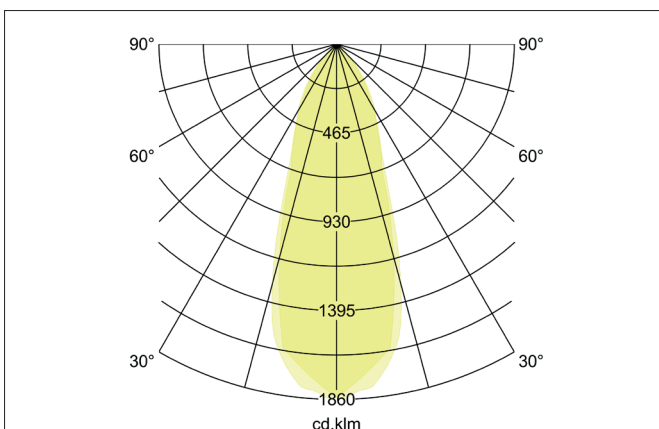

**SEVEN-R LED recessed spot set, on/off switchable**

Article no. 3836 1023

Light.  
For Generations.**Tender**

LED recessed spot set, on/off switchable, Round. Toolless ceiling installation by installation springs. Ceiling cut-out Ø 68 mm, Installation depth 38 mm, Outer diameter 82 mm, Weight 0,149 kg. Reflector silver with rotationssymmetrical, deep, wide distributed light intensity. optimal light distribution due to a plastic, transparent cover. Luminous flux 740 lm, Power 1 x 7 W, Light colour warm white, Correlated color temperature (CCT) 3.000 K, Colour rendering index CRI > 80, Rated life time L70/B50 at 25 °C: 50.000 h, Housing material: Aluminium / Polycarbonate, Colour: Chrome, Permissible ambient temperature (ta): -20 °C - +25 °C, Protection class (EN 61140): II, Degree of protection (DIN EN 60529): IP20, .With electronic driver, on/off switchable with integrated strain relief.

**SEVEN-R LED recessed spot set, on/off switchable**

Article no. 3836 1023

Light.  
For Generations.

Article data	
Article no.	38361023
GTIN	4251433918844
Series name	SEVEN-R
Short description	LED recessed spot set, on/off switchable
Material	Aluminium / Polycarbonate
Colour	Chrome
Type of surface	Glossy
Shape	Round
Outer diameter	82 mm
Built-in diameter	68 mm
Installation depth	38 mm
Hight	3 mm
Weight	0.149 kg
stamp	MM, UKCA

Lighting technology	
Colour temperature	3.000 K
Light colour	White
Light output	Direct
Luminous flux	740 lm
System efficiency	106 lm/W
Colour rendering	CRI > 80
Reflector	High-gloss
Reflector colour	silver
Beam angle	38°
Light sharing	Symmetric
Adjustable color temperature	No