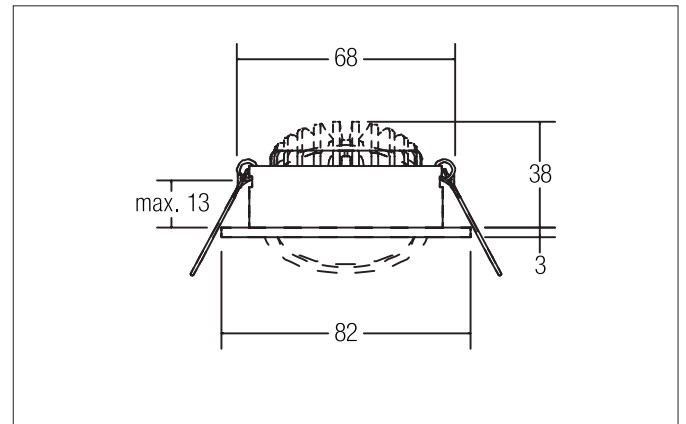

**SEVEN-R LED recessed spot set, on/off switchable**

Article no. 3836 1023

Light.  
For Generations.**Tender**

LED recessed spot set, on/off switchable, Round. Toolless ceiling installation by installation springs. Ceiling cut-out Ø 68 mm, Installation depth 38 mm, Outer diameter 82 mm, Weight 0,149 kg. Reflector silver with rotationssymmetrical, deep, wide distributed light intensity. optimal light distribution due to a plastic, transparent cover. Luminous flux 740 lm, Power 1 x 7 W, Light colour warm white, Correlated color temperature (CCT) 3.000 K, Colour rendering index CRI > 80, Rated life time L70/B50 at 25 °C: 50.000 h, Housing material: Aluminium / Polycarbonate, Colour: Chrome, Permissible ambient temperature (ta): -20 °C - +25 °C, Protection class (EN 61140): II, Degree of protection (DIN EN 60529): IP20, .With electronic driver, on/off switchable with integrated strain relief.

**Product Benefits**

- Round recessed spotlight made of solid aluminum with polycarbonate cover.
- Easy and tool-free mounting.
- CRI > 80.
- Low mounting depth 38 mm, diameter 82 mm, Ceiling cut-out 68 mm.
- Ceiling thickness maximum 13 mm.
- Large article variance with regard to housing color and color temperature.
- Switchable set - alternatively available in version for 350 mA and as dimmable (trailing-edge phase dimmer) set available.
- Alternatively available in square design.

**SEVEN-R LED recessed spot set, on/off switchable**

Article no. 3836 1023

Light.  
For Generations.

Article data	
Article no.	38361023
GTIN	4251433918844
Series name	SEVEN-R
Short description	LED recessed spot set, on/off switchable
Material	Aluminium / Polycarbonate
Colour	Chrome
Type of surface	Glossy
Shape	Round
Outer diameter	82 mm
Built-in diameter	68 mm
Installation depth	38 mm
Hight	3 mm
Weight	0.149 kg
stamp	MM, UKCA