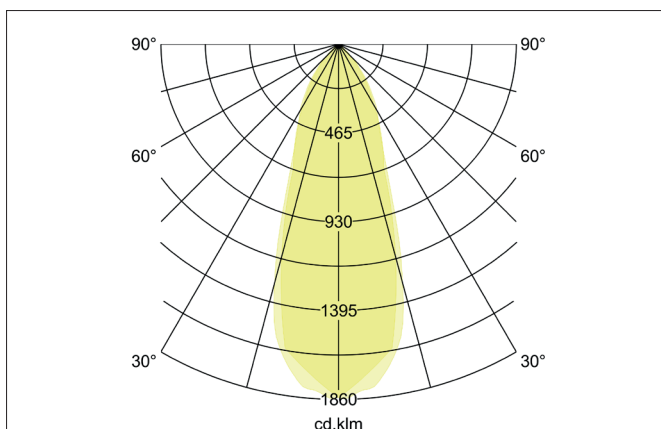

SEVEN-S LED recessed spot set, on/off switchable

Article no. 38364633

Light.
For Generations.**Tender**

LED recessed spot set, on/off switchable, Square. Toolless ceiling installation by installation springs. Ceiling cut-out \varnothing 68 mm, Installation depth 38 mm, Length 82 mm, Width 82 mm, Weight 0,140 kg. Reflector silver with rotationssymmetrical, deep, wide distributed light intensity. optimal light distribution due to a plastic, transparent cover. Luminous flux 740 lm, Power 1 x 7 W, System Efficiency 106 lm/W, Light colour warm white, Correlated color temperature (CCT) 3.000 K, Colour rendering index CRI > 80, Rated life time L70/B50 at 25 °C: 50.000 h, Housing material: Aluminium / Polycarbonate, Colour: Champagne, Permissible ambient temperature (ta): -20 °C - +25 °C, Protection class (EN 61140): II, Degree of protection (DIN EN 60529): IP20, .With electronic driver, on/off switchable with integrated strain relief.

Product Benefits

- Square recessed spotlight made of solid aluminum with polycarbonate cover.
- Easy and tool-free mounting.
- CRI > 80.
- Low mounting depth 38 mm, length 82 mm, width 82 mm, Ceiling cut-out 68 mm.
- Ceiling thickness maximum 13 mm.
- Large article variance in terms of housing color and color temperature.
- Switchable set - alternatively available in version for 350 mA and as dimmable (trailing-edge phase dimmer) set available.
- Alternatively available in round design.

Lighting technology	
Colour temperature	3.000 K
Light colour	White
Light output	Direct
Luminous flux	740 lm
System efficiency	106 lm/W
Colour rendering	CRI > 80
Reflector	High-gloss
Reflector colour	silver
Beam angle	38°
Light sharing	Symmetric
Adjustable color temperature	No