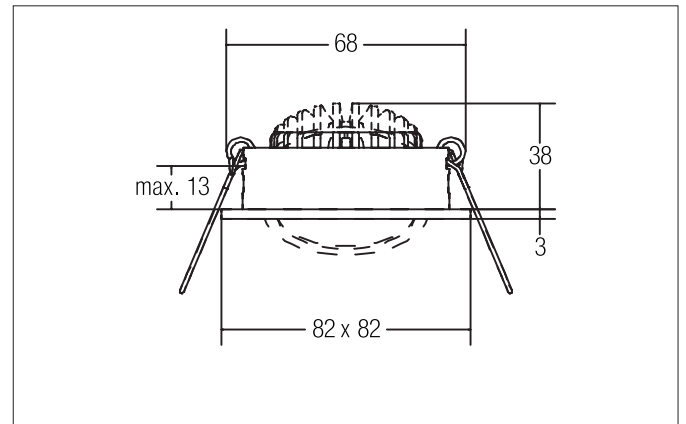

SEVEN-S LED recessed spot set, on/off switchable

Article no. 38364633

Light.
For Generations.**Tender**

LED recessed spot set, on/off switchable, Square. Toolless ceiling installation by installation springs. Ceiling cut-out \varnothing 68 mm, Installation depth 38 mm, Length 82 mm, Width 82 mm, Weight 0,140 kg. Reflector silver with rotationssymmetrical, deep, wide distributed light intensity. optimal light distribution due to a plastic, transparent cover. Luminous flux 740 lm, Power 1 x 7 W, System Efficiency 106 lm/W, Light colour warm white, Correlated color temperature (CCT) 3.000 K, Colour rendering index CRI > 80, Rated life time L70/B50 at 25 °C: 50.000 h, Housing material: Aluminium / Polycarbonate, Colour: Champagne, Permissible ambient temperature (ta): -20 °C - +25 °C, Protection class (EN 61140): II, Degree of protection (DIN EN 60529): IP20, .With electronic driver, on/off switchable with integrated strain relief.

Product Benefits

- Square recessed spotlight made of solid aluminum with polycarbonate cover.
- Easy and tool-free mounting.
- CRI > 80.
- Low mounting depth 38 mm, length 82 mm, width 82 mm, Ceiling cut-out 68 mm.
- Ceiling thickness maximum 13 mm.
- Large article variance in terms of housing color and color temperature.
- Switchable set - alternatively available in version for 350 mA and as dimmable (trailing-edge phase dimmer) set available.
- Alternatively available in round design.

SEVEN-S LED recessed spot set, on/off switchable

Article no. 38364633

Light.
For Generations.

Article data	
Article no.	38364633
GTIN	4251433919100
Series name	SEVEN-S
Short description	LED recessed spot set, on/off switchable
Material	Aluminium / Polycarbonate
Colour	Champagne
Type of surface	Matt
Shape	Square
Built-in diameter	68 mm
Installation depth	38 mm
Length	82 mm
Width	82 mm
Hight	3 mm
Weight	0.140 kg
stamp	MM, UKCA