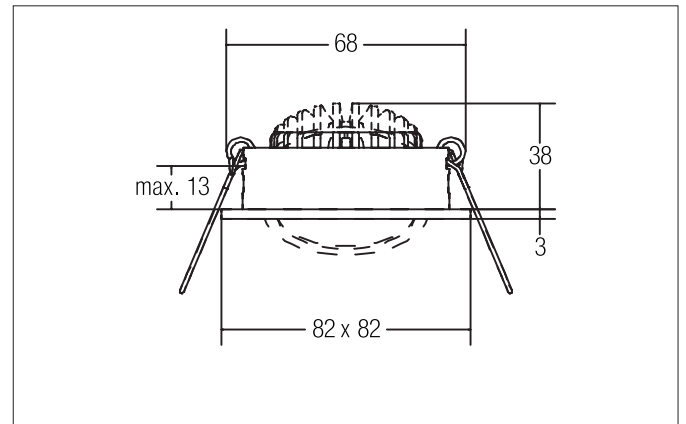

SEVEN-S LED recessed spot set, on/off switchable

Article no. 38262083

Light.
For Generations.**Tender**

LED recessed spot set, on/off switchable, Square. Toolless ceiling installation by installation springs. Ceiling cut-out \varnothing 68 mm, Installation depth 38 mm, Length 82 mm, Width 82 mm, Weight 0,214 kg. Reflector silver with rotationssymmetrical, deep, wide distributed light intensity. optimal light distribution due to a plastic, transparent cover. Luminous flux 740 lm, Power 1 x 7 W, Light colour warm white, Correlated color temperature (CCT) 2.700 K, Colour rendering index CRI > 80, Rated life time L70/B50 at 25 °C: 50.000 h, Housing material: Aluminium / Polycarbonate, Colour: White, Permissible ambient temperature (ta): -20 °C - +25 °C, Protection class (EN 61140): II, Degree of protection (DIN EN 60529): IP20, .With electronic driver, on/off switchable with integrated strain relief.

Product Benefits

- Square recessed spotlight made of solid aluminum with polycarbonate cover.
- Easy and tool-free mounting.
- CRI > 80.
- Low mounting depth 38 mm, length 82 mm, width 82 mm, Ceiling cut-out 68 mm.
- Ceiling thickness maximum 13 mm.
- Large article variance in terms of housing color and color temperature.
- Switchable set - alternatively available in version for 350 mA and as dimmable (trailing-edge phase dimmer) set available.
- Alternatively available in round design.

SEVEN-S LED recessed spot set, on/off switchable

Article no. 38262083

Light.
For Generations.

Article data	
Article no.	38262083
GTIN	4251433946236
Series name	SEVEN-S
Short description	LED recessed spot set, on/off switchable
Material	Aluminium / Polycarbonate
Colour	White
Type of surface	Matt
Shape	Square
Built-in diameter	68 mm
Installation depth	38 mm
Length	82 mm
Width	82 mm
Hight	3 mm
Weight	0.214 kg
stamp	MM, UKCA
Conformance	CE, UKCA