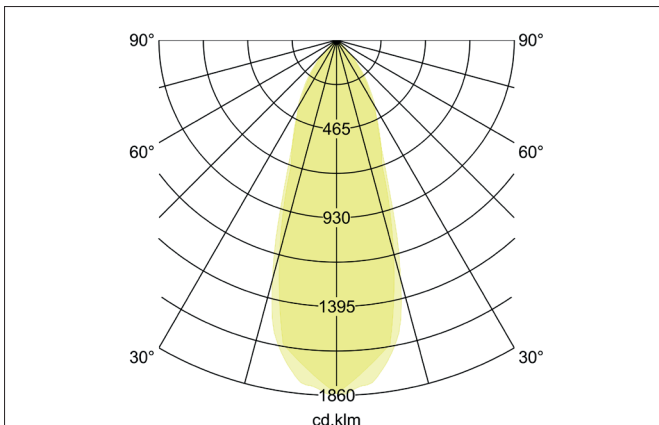

SEVEN-S LED recessed spot set, on/off switchable

Article no. 38262083

Light.
For Generations.**Tender**

LED recessed spot set, on/off switchable, Square. Toolless ceiling installation by installation springs. Ceiling cut-out \varnothing 68 mm, Installation depth 38 mm, Length 82 mm, Width 82 mm, Weight 0,214 kg. Reflector silver with rotationssymmetrical, deep, wide distributed light intensity. optimal light distribution due to a plastic, transparent cover. Luminous flux 740 lm, Power 1 x 7 W, Light colour warm white, Correlated color temperature (CCT) 2.700 K, Colour rendering index CRI > 80, Rated life time L70/B50 at 25 °C: 50.000 h, Housing material: Aluminium / Polycarbonate, Colour: White, Permissible ambient temperature (ta): -20 °C - +25 °C, Protection class (EN 61140): II, Degree of protection (DIN EN 60529): IP20, .With electronic driver, on/off switchable with integrated strain relief.

Product Benefits

- Square recessed spotlight made of solid aluminum with polycarbonate cover.
- Easy and tool-free mounting.
- CRI > 80.
- Low mounting depth 38 mm, length 82 mm, width 82 mm, Ceiling cut-out 68 mm.
- Ceiling thickness maximum 13 mm.
- Large article variance in terms of housing color and color temperature.
- Switchable set - alternatively available in version for 350 mA and as dimmable (trailing-edge phase dimmer) set available.
- Alternatively available in round design.

SEVEN-S LED recessed spot set, on/off switchable

Article no. 38262083

Light.
For Generations.

Article data	
Article no.	38262083
GTIN	4251433946236
Series name	SEVEN-S
Short description	LED recessed spot set, on/off switchable
Material	Aluminium / Polycarbonate
Colour	White
Type of surface	Matt
Shape	Square
Built-in diameter	68 mm
Installation depth	38 mm
Length	82 mm
Width	82 mm
Hight	3 mm
Weight	0.214 kg
stamp	MM, UKCA
Conformance	CE, UKCA