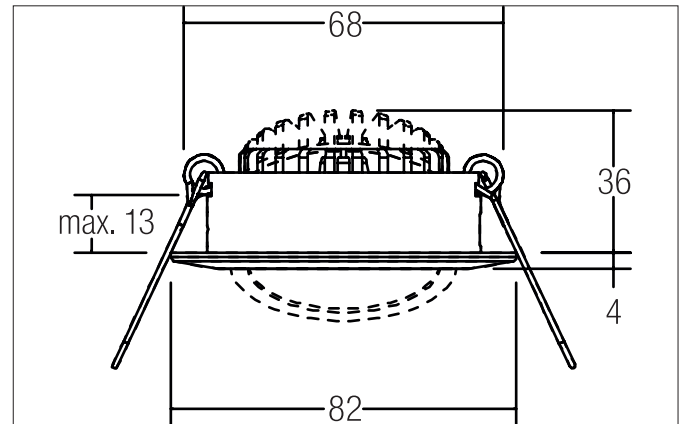

BB03 LED recessed spotlight set, switchable, with connection box

Article no. 38463023

Light.
For Generations.**Tender**

LED recessed spotlight set, switchable, with connection box, Round. Toolless ceiling installation by installation springs. Ceiling cut-out Ø 68 mm, Installation depth 36 mm, Outer diameter 82 mm, Weight 0,171 kg, Reflector silver with rotationssymmetrical, deep, wide distributed light intensity. optimal light distribution due to a polycarbonat clear cover. Luminous flux 630 lm, Power 1 x 6 W, Light colour warm white, Correlated color temprature (CCT) 3.000 K, Colour rendering index CRI > 80, Rated life time L80/B20 at 25 °C: 50.000 h, Housing material: Aluminium / Plastic, Colour: Chrome, Permissible ambient temperature (ta): -20 °C - +25 °C, Protection class (EN 61140): II, Degree of protection (DIN EN 60529): IP20, .With electronic driver, on/off switchable.

Article data	
Article no.	38463023
GTIN	4251433996873
Series name	BB03
Short description	LED recessed spotlight set, switchable, with connection box
Material	Aluminium / Plastic
Colour	Chrome
Type of surface	Glossy
Shape	Round
Outer diameter	82 mm
Built-in diameter	68 mm
Installation depth	36 mm
Height	4 mm
Scope of delivery	incl. connection box, 3-pole
Weight	0.171 kg
Conformance	CE, UKCA

BB03 LED recessed spotlight set, switchable, with connection box
Article no. 38463023Light.
For Generations.

Packing data	
Gross weight	0.207 kg
Length of packaging	95 mm
Packaging width	75 mm
Packaging height	95 mm
Disposal at end of life	<p>This product must not be disposed of with household waste. You are obliged, to dispose of such electrical waste separately.</p> <p>By disposing of electrical waste and other old or defective electronics separately, you support recycling or other forms of re-use. In that way you help to take care and to avoid that harmful substances get into the environment.</p>