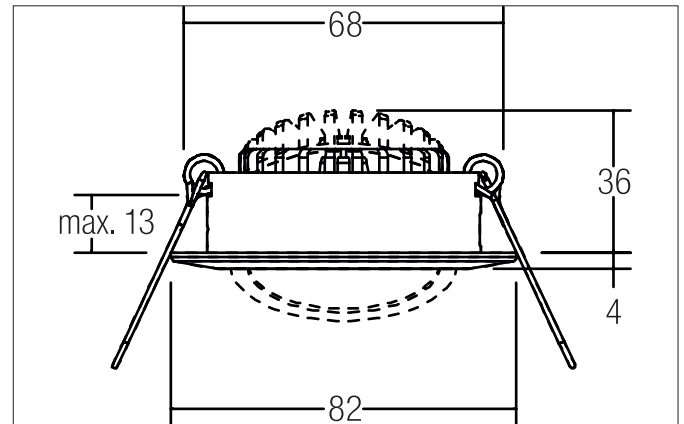

BB03 LED recessed spot set, on/off switchable

Article no. 38363153

Light.
For Generations.**Tender**

LED recessed spot set, on/off switchable, Round. Toolless ceiling installation by installation springs. Ceiling cut-out Ø 68 mm, Installation depth 36 mm, Outer diameter 82 mm, Weight 0,132 kg. Reflector silver with rotationssymmetrical, deep, wide distributed light intensity. optimal light distribution due to a polycarbonat clear cover. Luminous flux 630 lm, Power 1 x 6 W, Light colour warm white, Correlated color temperature (CCT) 3.000 K, Colour rendering index CRI > 80, Rated life time L80/B20 at 25 °C: 50.000 h, Housing material: Aluminium / Plastic, Colour: Nickel, Permissible ambient temperature (ta): -20 °C - +25 °C, Protection class (EN 61140): II, Degree of protection (DIN EN 60529): IP20, .With electronic driver, on/off switchable.

Article data	
Article no.	38363153
GTIN	4251433916673
Series name	BB03
Short description	LED recessed spot set, on/off switchable
Material	Aluminium / Plastic
Colour	Nickel
Type of surface	Matt
Shape	Round
Outer diameter	82 mm
Built-in diameter	68 mm
Installation depth	36 mm
Height	4 mm
Weight	0.132 kg
Conformance	CE, UKCA

BB03 LED recessed spot set, on/off switchable

Article no. 38363153

Light.
For Generations.

Packing data	
Gross weight	0.17 kg
Length of packaging	95 mm
Packaging width	75 mm
Packaging height	95 mm
Disposal at end of life	<p>This product must not be disposed of with household waste. You are obliged, to dispose of such electrical waste separately.</p> <p>By disposing of electrical waste and other old or defective electronics separately, you support recycling or other forms of re-use. In that way you help to take care and to avoid that harmful substances get into the environment.</p>