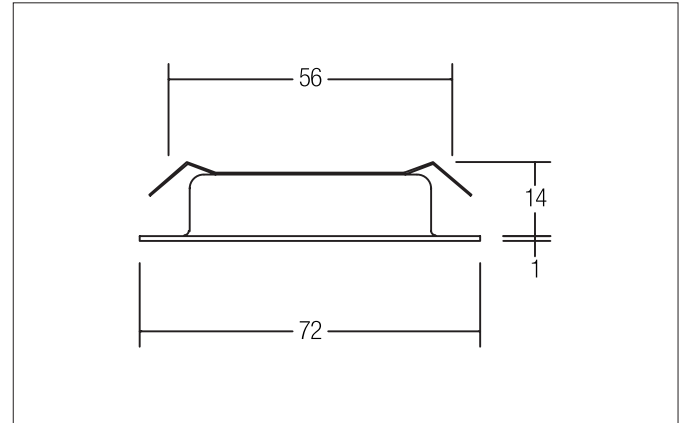

**BB17 LED recessed downlight set, on/off switchable**

Article no. 38370073

Light.  
For Generations.**Tender**

LED recessed downlight set, on/off switchable, Round. Toolless ceiling installation by leaf spring. Ceiling cut-out  $\varnothing$  56 mm, Installation depth 14 mm, Outer diameter 72 mm, Weight 0,082 kg, with rotationssymmetrical, deep, wide distributed light intensity. optimal light distribution due to a plastic, opal cover. Luminous flux 260 lm, Power 1 x 3 W, Light colour warm white, Correlated color temperature (CCT) 3.000 K, Colour rendering index CRI > 80, Rated life time L80/B20 at 25 °C: 30.000 h, Housing material: Steel / Plastic, Colour: White, Permissible ambient temperature (ta): -20 °C - +25 °C, Protection class (EN 61140): II, Degree of protection (DIN EN 60529): IP20, .With electronic driver, on/off switchable.

**BB17 LED recessed downlight set, on/off switchable**

Article no. 38370073

Light.  
For Generations.

Article data	
Article no.	38370073
GTIN	4251433917113
Series name	BB17
Short description	LED recessed downlight set, on/off switchable
Material	Steel / Plastic
Colour	White
Type of surface	Matt
Shape	Round
Outer diameter	72 mm
Built-in diameter_min	56 mm
Built-in diameter	56 mm
Installation depth	14 mm
Hight	1 mm
Scope of delivery	Incl. 900 mm connecting cable between the converter and the lamp
Weight	0.082 kg
stamp	MM
Conformance	CE, UKCA

Operating technology of the luminaire	
Article No. of used light source	12370073
Lamp	LED not changeable

Operating technology of driver	
Article No. of used driver	17662010
Length	68 mm
Width	35 mm
Hight	21 mm
AC nominal voltage min	90 V
AC nominal voltage max	264 V
Frequency max	60 Hz
Dimmable	No
Control	on/off
Starting current	10 A (max.10ms)
Power min	1 W
Power	7.2 W
Output current	350 mA
Degree of protection	IP20
Protection class	II
Flicker-free	Yes