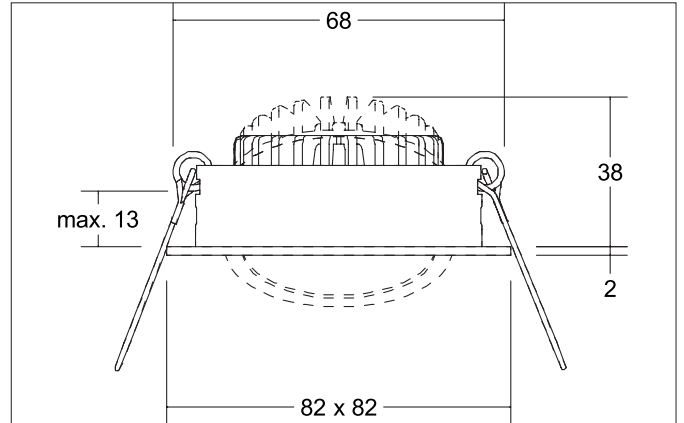

BB05 LED recessed spotlight set, switchable, with connection box
 Article no. 38465153

Light.
 For Generations.

Tender
 LED recessed spotlight set, switchable, with connection box, Square. Toolless ceiling installation by installation springs. Ceiling cut-out Ø 68 mm, Installation depth 38 mm, Length 82 mm, Width 82 mm, Weight 0,177 kg, Reflector silver with rotationssymmetrical, deep, wide distributed light intensity. optimal light distribution due to a polycarbonat clear cover. Luminous flux 630 lm, Power 1 x 6 W, Light colour warm white, Correlated color temprature (CCT) 3.000 K, Colour rendering index CRI > 80, Rated life time L80/B20 at 25 °C: 50.000 h, Housing material: Aluminium / Polycarbonat, Colour: Nickel, Permissible ambient temperature (ta): -20 °C - +25 °C, Protection class (EN 61140): II, Degree of protection (DIN EN 60529): IP20, .With electronic driver, on/off switchable.

Article data	
Article no.	38465153
GTIN	4251433996729
Series name	BB05
Short description	LED recessed spotlight set, switchable, with connection box
Material	Aluminium / Polycarbonat
Colour	Nickel
Type of surface	Matt
Shape	Square
Built-in diameter	68 mm
Installation depth	38 mm
Length	82 mm
Width	82 mm
Hight	2 mm
Scope of delivery	incl. connection box, 3-pole
Weight	0.177 kg
Conformance	CE, UKCA

Operating technology of the luminaire	
Power	6 W
Voltage type	DC
Current	350 mA
Lamp	LED
Protection class	III
Degree of protection	IP20

Operating technology of driver	
Article No. of used driver	17662010
Length	68 mm
Width	35 mm
Height	21 mm
AC nominal voltage min	90 V
AC nominal voltage max	264 V
Frequency max	60 Hz
Dimmable	No
Control	on/off
Starting current	10 A (max. 10ms)
Power min	1 W
Power	7.2 W
Output current	350 mA
Degree of protection	IP20
Protection class	II
Flicker-free	Yes