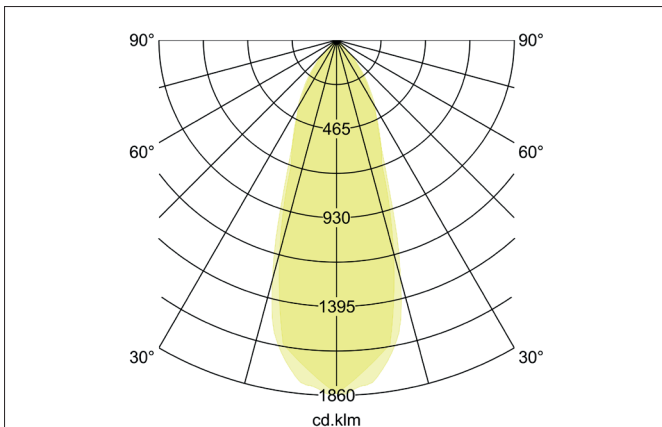

BB05 LED recessed spotlight set, switchable, with connection box
 Article no. 38465153

Light.
 For Generations.

Tender
 LED recessed spotlight set, switchable, with connection box, Square. Toolless ceiling installation by installation springs. Ceiling cut-out Ø 68 mm, Installation depth 38 mm, Length 82 mm, Width 82 mm, Weight 0,177 kg, Reflector silver with rotationssymmetrical, deep, wide distributed light intensity. optimal light distribution due to a polycarbonat clear cover. Luminous flux 630 lm, Power 1 x 6 W, Light colour warm white, Correlated color temprature (CCT) 3.000 K, Colour rendering index CRI > 80, Rated life time L80/B20 at 25 °C: 50.000 h, Housing material: Aluminium / Polycarbonat, Colour: Nickel, Permissible ambient temperature (ta): -20 °C - +25 °C, Protection class (EN 61140): II, Degree of protection (DIN EN 60529): IP20, .With electronic driver, on/off switchable.

Article data	
Article no.	38465153
GTIN	4251433996729
Series name	BB05
Short description	LED recessed spotlight set, switchable, with connection box
Material	Aluminium / Polycarbonat
Colour	Nickel
Type of surface	Matt
Shape	Square
Built-in diameter	68 mm
Installation depth	38 mm
Length	82 mm
Width	82 mm
Hight	2 mm
Scope of delivery	incl. connection box, 3-pole
Weight	0.177 kg
Conformance	CE, UKCA

Operating technology of the luminaire	
Power	6 W
Voltage type	DC
Current	350 mA
Lamp	LED
Protection class	III
Degree of protection	IP20

Operating technology of driver	
Article No. of used driver	17662010
Length	68 mm
Width	35 mm
Height	21 mm
AC nominal voltage min	90 V
AC nominal voltage max	264 V
Frequency max	60 Hz
Dimmable	No
Control	on/off
Starting current	10 A (max. 10ms)
Power min	1 W
Power	7.2 W
Output current	350 mA
Degree of protection	IP20
Protection class	II
Flicker-free	Yes