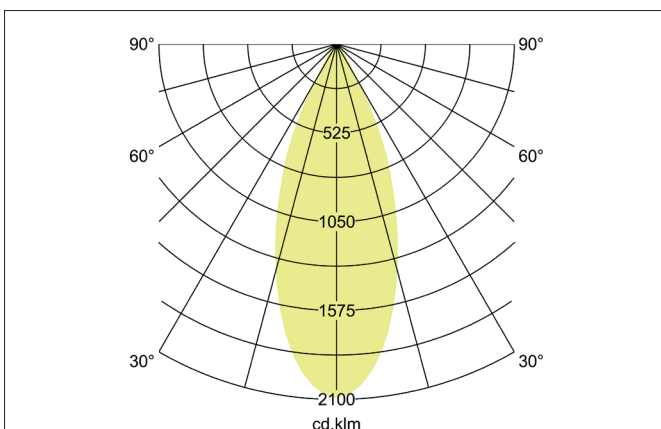

ADAPT LED recessed downlight set, on/off switchable

Article no. 3837 1033

Light.
For Generations.**Tender**

LED recessed downlight set, on/off switchable, Round. Toolless ceiling installation by leaf spring. Ceiling cut-out Ø 56 mm, Installation depth 14 mm, Outer diameter 91 mm, Weight 0,173 kg, Reflector silver with rotationssymmetrical, deep, wide distributed light intensity. optimal light distribution due to a plastic, transparent cover. Luminous flux 440 lm, Power 1 x 3 W, Light colour warm white, Correlated color temperature (CCT) 3.000 K, Colour rendering index CRI > 80, Rated life time L70/B50 at 25 °C: 50.000 h, Housing material: Aluminium / Steel / Plastic, Colour: Chrome, Permissible ambient temperature (ta): -20 °C - +25 °C, Protection class (EN 61140): II, Degree of protection (DIN EN 60529): IP20, .With electronic driver, on/off switchable.

ADAPT LED recessed downlight set, on/off switchable

Article no. 38371033

Light.
For Generations.

Article data	
Article no.	38371033
GTIN	4251433930075
Series name	ADAPT
Short description	LED recessed downlight set, on/off switchable
Material	Aluminium / Steel / Plastic
Colour	Chrome
Type of surface	Matt
Shape	Round
Outer diameter	91 mm
Built-in diameter_min	52 mm
Built-in diameter	56 mm
Installation depth	14 mm
Hight	8 mm
Scope of delivery	Incl. built-in leaf springs for 56 mm cut-out with installation depth of 14 mm and built-in leg springs for 52 - 74 mm cut-out (enclosed for quick exchange) with installation depth of 28 mm.
Weight	0.173 kg
stamp	MM
Conformance	CE, UKCA

Lighting technology	
Colour temperature	3.000 K
Light output	Direct
Luminous flux	440 lm
System efficiency	147 lm/W
Colour rendering	CRI > 80
Reflector	High-gloss
Reflector colour	silver
Beam angle	34°
Light sharing	Symmetric
Adjustable color temperature	No