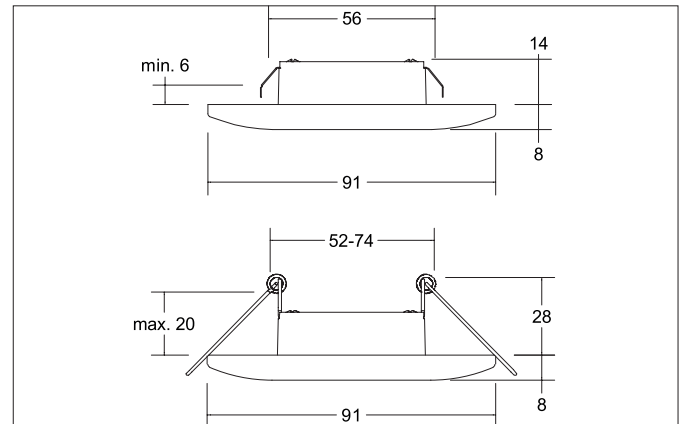

ADAPT LED recessed downlight set, on/off switchable

Article no. 3837 1033

Light.
For Generations.**Tender**

LED recessed downlight set, on/off switchable, Round. Toolless ceiling installation by leaf spring. Ceiling cut-out Ø 56 mm, Installation depth 14 mm, Outer diameter 91 mm, Weight 0,173 kg, Reflector silver with rotationssymmetrical, deep, wide distributed light intensity. optimal light distribution due to a plastic, transparent cover. Luminous flux 440 lm, Power 1 x 3 W, Light colour warm white, Correlated color temperature (CCT) 3.000 K, Colour rendering index CRI > 80, Rated life time L70/B50 at 25 °C: 50.000 h, Housing material: Aluminium / Steel / Plastic, Colour: Chrome, Permissible ambient temperature (ta): -20 °C - +25 °C, Protection class (EN 61140): II, Degree of protection (DIN EN 60529): IP20, .With electronic driver, on/off switchable.

ADAPT LED recessed downlight set, on/off switchable

Article no. 38371033

Light.
For Generations.

Article data	
Article no.	38371033
GTIN	4251433930075
Series name	ADAPT
Short description	LED recessed downlight set, on/off switchable
Material	Aluminium / Steel / Plastic
Colour	Chrome
Type of surface	Matt
Shape	Round
Outer diameter	91 mm
Built-in diameter_min	52 mm
Built-in diameter	56 mm
Installation depth	14 mm
Hight	8 mm
Scope of delivery	Incl. built-in leaf springs for 56 mm cut-out with installation depth of 14 mm and built-in leg springs for 52 - 74 mm cut-out (enclosed for quick exchange) with installation depth of 28 mm.
Weight	0.173 kg
stamp	MM
Conformance	CE, UKCA

Lighting technology	
Colour temperature	3.000 K
Light output	Direct
Luminous flux	440 lm
System efficiency	147 lm/W
Colour rendering	CRI > 80
Reflector	High-gloss
Reflector colour	silver
Beam angle	34°
Light sharing	Symmetric
Adjustable color temperature	No