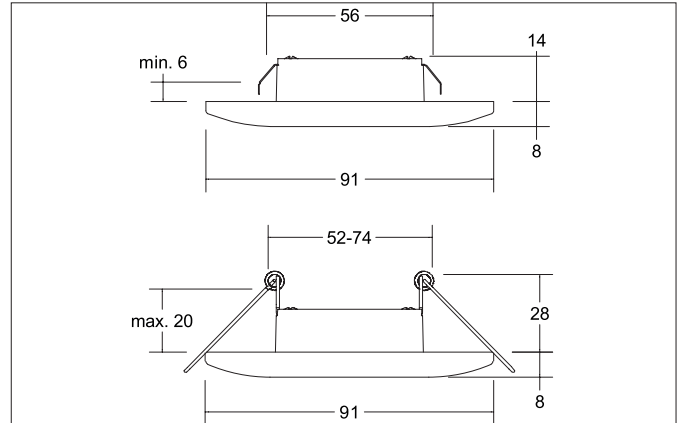

ADAPT LED recessed downlight set, on/off switchable

Article no. 38371083

Light.
For Generations.

Tender
LED recessed downlight set, on/off switchable, Round. Toolless ceiling installation by leaf spring. Ceiling cut-out Ø 56 mm, Installation depth 14 mm, Outer diameter 91 mm, Weight 0,173 kg, Reflector silver with rotationssymmetrical, deep, wide distributed light intensity. optimal light distribution due to a plastic, transparent cover. Luminous flux 440 lm, Power 1 x 3 W, Light colour warm white, Correlated color temperature (CCT) 3.000 K, Colour rendering index CRI > 80, Rated life time L70/B50 at 25 °C: 50.000 h, Housing material: Aluminium / Steel / Plastic, Colour: Black, Permissible ambient temperature (ta): -20 °C - +25 °C, Protection class (EN 61140): II, Degree of protection (DIN EN 60529): IP20, .With electronic driver, on/off switchable.

ADAPT LED recessed downlight set, on/off switchable

Article no. 38371083

Light.
For Generations.

Article data	
Article no.	38371083
GTIN	4251433930099
Series name	ADAPT
Short description	LED recessed downlight set, on/off switchable
Material	Aluminium / Steel / Plastic
Colour	Black
Type of surface	Matt
Shape	Round
Outer diameter	91 mm
Built-in diameter_min	52 mm
Built-in diameter	56 mm
Installation depth	14 mm
Hight	8 mm
Scope of delivery	Incl. built-in leaf springs for 56 mm cut-out with installation depth of 14 mm and built-in leg springs for 52 - 74 mm cut-out (enclosed for quick exchange) with installation depth of 28 mm.
Weight	0.173 kg
stamp	MM
Conformance	CE, UKCA

Lighting technology	
Colour temperature	3.000 K
Light output	Direct
Luminous flux	440 lm
System efficiency	147 lm/W
Colour rendering	CRI > 80
Reflector	High-gloss
Reflector colour	silver
Beam angle	34°
Light sharing	Symmetric
Adjustable color temperature	No