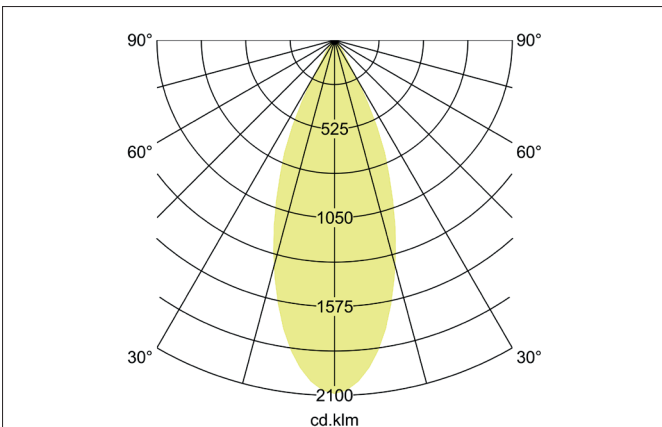

ADAPT LED recessed downlight set, on/off switchable

Article no. 38371083

Light.
For Generations.

Tender
LED recessed downlight set, on/off switchable, Round. Toolless ceiling installation by leaf spring. Ceiling cut-out Ø 56 mm, Installation depth 14 mm, Outer diameter 91 mm, Weight 0,173 kg, Reflector silver with rotationssymmetrical, deep, wide distributed light intensity. optimal light distribution due to a plastic, transparent cover. Luminous flux 440 lm, Power 1 x 3 W, Light colour warm white, Correlated color temperature (CCT) 3.000 K, Colour rendering index CRI > 80, Rated life time L70/B50 at 25 °C: 50.000 h, Housing material: Aluminium / Steel / Plastic, Colour: Black, Permissible ambient temperature (ta): -20 °C - +25 °C, Protection class (EN 61140): II, Degree of protection (DIN EN 60529): IP20, .With electronic driver, on/off switchable.

ADAPT LED recessed downlight set, on/off switchable

Article no. 38371083

Light.
For Generations.

Article data	
Article no.	38371083
GTIN	4251433930099
Series name	ADAPT
Short description	LED recessed downlight set, on/off switchable
Material	Aluminium / Steel / Plastic
Colour	Black
Type of surface	Matt
Shape	Round
Outer diameter	91 mm
Built-in diameter_min	52 mm
Built-in diameter	56 mm
Installation depth	14 mm
Hight	8 mm
Scope of delivery	Incl. built-in leaf springs for 56 mm cut-out with installation depth of 14 mm and built-in leg springs for 52 - 74 mm cut-out (enclosed for quick exchange) with installation depth of 28 mm.
Weight	0.173 kg
stamp	MM
Conformance	CE, UKCA

Lighting technology	
Colour temperature	3.000 K
Light output	Direct
Luminous flux	440 lm
System efficiency	147 lm/W
Colour rendering	CRI > 80
Reflector	High-gloss
Reflector colour	silver
Beam angle	34°
Light sharing	Symmetric
Adjustable color temperature	No