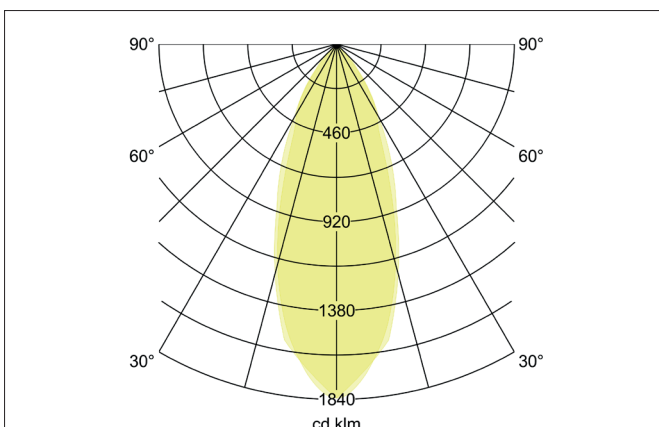

TIRREL-R LED recessed spot set, on/off

Article no. 38143083

Light.
For Generations.**Tender**

LED recessed spot set, on/off, Round. Toolless ceiling installation by installation springs. Ceiling cut-out \varnothing 68 mm, Installation depth 50 mm, Outer diameter 82 mm, Weight 0,176 kg, Reflector silver with rotationssymmetrical, deep, wide distributed light intensity. optimal light distribution due to a glass transparent cover. Luminous flux 680 lm, Power 1 x 6 W, Light colour warm white, Correlated color temperature (CCT) 3.000 K, Colour rendering index CRI > 80, Housing material: Aluminium / Glass / Plastic, Colour: Black, Permissible ambient temperature (ta): -20 °C - +25 °C, Protection class (EN 61140): II, Degree of protection (DIN EN 60529): IP20, .With electronic driver, on/off switchable.

Product Benefits

- LED recessed spot in round design made of solid aluminum.
with LED module 6 W (3,000 K) and switchable converter.
- Ceiling cutout 68 mm, diameter 82 mm, installation depth 50 mm, IP20.
- Pivoting range 25°.
- Large color variation. Without visible snap ring.
- Classic, formally restrained design.
- In the same look also in GX5.3 or GU10 version and as a dimmable set (trailing-edge phase or DALI) and as a loudspeaker.
- In addition, in the same surface structure and in the same color also available in square version.

Lighting technology	
Colour temperature	3.000 K
Light colour	White
Light output	Direct
Luminous flux	680 lm
System efficiency	113 lm/W
Colour rendering	CRI > 80
Reflector	High-gloss
Reflector colour	silver
Beam angle	38°
Light sharing	Symmetric
Adjustable color temperature	No