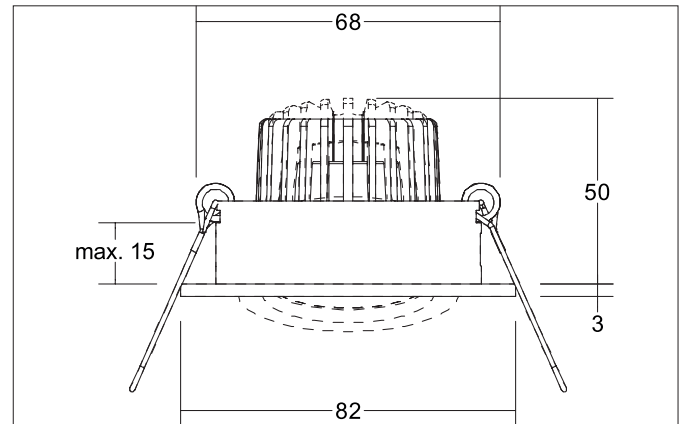

TIRREL-R LED recessed spot set, trailing-edge phase dimmable

Article no. 39143083

Light.
For Generations.**Tender**

LED recessed spot set, trailing-edge phase dimmable, Round. Toolless ceiling installation by installation springs. Ceiling cut-out Ø 68 mm, Installation depth 50 mm, Outer diameter 82 mm, Weight 0,176 kg, Reflector silver with rotationssymmetrical, deep, wide distributed light intensity. optimal light distribution due to a glass transparent cover. Luminous flux 680 lm, Power 1 x 6 W, Light colour warm white, Correlated color temperature (CCT) 3.000 K, Colour rendering index CRI > 80, Housing material: Aluminium / Glass / Plastic, Colour: Black, Permissible ambient temperature (ta): -20 °C - +25 °C, Protection class (EN 61140): II, Degree of protection (DIN EN 60529): IP20, .With electronic driver, Trailing-edge phase dimmable.

Product Benefits

- LED recessed spot in round design made of solid aluminum.
with LED module 6 W (3,000 K) and dimmable converter phase section.
- Ceiling cutout 68 mm, diameter 82 mm, installation depth 50 mm, IP20.
- Pivoting range 25°.
- Large color variation. Without visible snap ring.
- Classic, formally restrained design.
- In the same optics also in GX5,3 or GU10 version and as dimmable DALI set and as a loudspeaker.
- In addition, in the same surface structure and in the same color also available in square version.

TIRREL-R LED recessed spot set, trailing-edge phase dimmable

Article no. 39143083

Light.
For Generations.

Article data	
Article no.	39143083
GTIN	4251433950431
Series name	TIRREL-R
Short description	LED recessed spot set, trailing-edge phase dimmable
Material	Aluminium / Glass / Plastic
Colour	Black
Type of surface	Matt
Shape	Round
Outer diameter	82 mm
Built-in diameter	68 mm
Installation depth	50 mm
Hight	3 mm
Weight	0.176 kg
stamp	UKCA