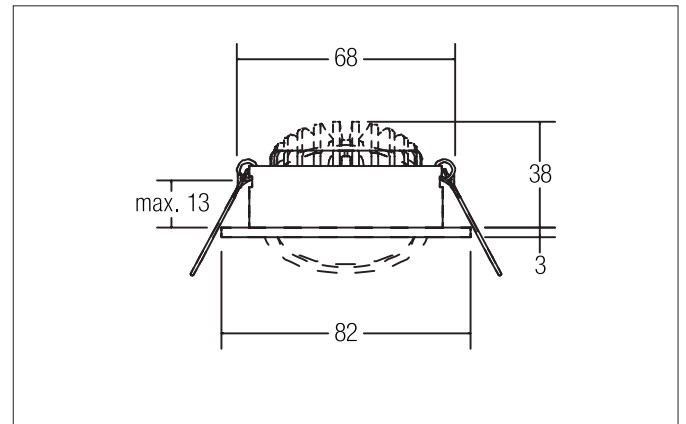

SEVEN-R LED recessed spot set, on/off switchable

Article no. 3836 1083

Light.
For Generations.**Tender**

LED recessed spot set, on/off switchable, Round. Toolless ceiling installation by installation springs. Ceiling cut-out Ø 68 mm, Installation depth 38 mm, Outer diameter 82 mm, Weight 0,149 kg. Reflector silver with rotationally symmetrical, deep, wide distributed light intensity. optimal light distribution due to a plastic, transparent cover. Luminous flux 740 lm, Power 1 x 7 W, Light colour warm white, Correlated color temperature (CCT) 3.000 K, Colour rendering index CRI > 80, Rated life time L70/B50 at 25 °C: 50.000 h, Housing material: Aluminium / Polycarbonate, Colour: Black, Permissible ambient temperature (ta): -20 °C - +25 °C, Protection class (EN 61140): II, Degree of protection (DIN EN 60529): IP20, .With electronic driver, on/off switchable with integrated strain relief.

Product Benefits

- Round recessed spotlight made of solid aluminum with polycarbonate cover.
- Easy and tool-free mounting.
- CRI > 80.
- Low mounting depth 38 mm, diameter 82 mm, Ceiling cut-out 68 mm.
- Ceiling thickness maximum 13 mm.
- Large article variance with regard to housing color and color temperature.
- Switchable set - alternatively available in version for 350 mA and as dimmable (trailing-edge phase dimmer) set available.
- Alternatively available in square design.

SEVEN-R LED recessed spot set, on/off switchable

Article no. 38361083

Light.
For Generations.

Article data	
Article no.	38361083
GTIN	4251433928102
Series name	SEVEN-R
Short description	LED recessed spot set, on/off switchable
Material	Aluminium / Polycarbonate
Colour	Black
Type of surface	Matt
Shape	Round
Outer diameter	82 mm
Built-in diameter	68 mm
Installation depth	38 mm
Hight	3 mm
Weight	0.149 kg
stamp	MM, UKCA