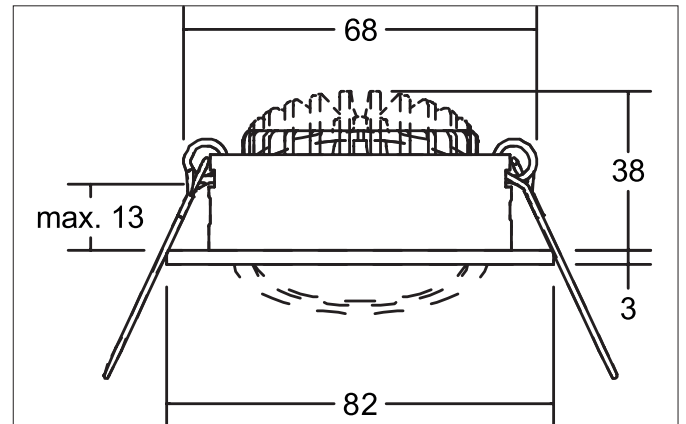

**DISC LED recessed spot, with lens optics, on/off switchable**

Article no. 38421073

Light.  
For Generations.**Tender**

LED recessed spot, with lens optics, on/off switchable, Round. Toolless ceiling installation by installation springs. Ceiling cut-out Ø 68 mm, Installation depth 38 mm, Outer diameter 82 mm, Weight 0,160 kg, Reflector silver with rotationssymmetrical, deep, wide distributed light intensity. optimal light distribution due to a plastic, transparent cover. Luminous flux 660 lm, Power 1 x 6 W, Light colour warm white, Correlated color temperature (CCT) 3.000 K, Colour rendering index CRI > 80, Housing material: Aluminium / Glass, Colour: White, Permissible ambient temperature (ta): -20 °C - +25 °C, Protection class (EN 61140): II, Degree of protection (DIN EN 60529): IP20, .With electronic driver, on/off switchable.

**Product Benefits**

- LED recessed spotlight in round design made of solid aluminum with 6 W LED module with lens optics and switchable converter.
- Ceiling cut-out 68 mm, diameter 82 mm, installation depth 38 mm, IP20.
- Pivoting range 30°.
- Without visible snap ring.
- Classic, formally restrained design.
- Also available in the same look as a pure luminaire for 350 mA (without converter) and as a dimmable set (trailing edge).

**DISC LED recessed spot, wich lens optics, on/off switchable**

Article no. 38421073

Light.  
For Generations.

Article data	
Article no.	38421073
GTIN	4251433950011
Series name	DISC
Short description	LED recessed spot, wich lens optics, on/off switchable
Material	Aluminium / Glass
Colour	White
Type of surface	Matt
Shape	Round
Outer diameter	82 mm
Built-in diameter	68 mm
Installation depth	38 mm
Hight	3 mm
Weight	0.160 kg
stamp	UKCA