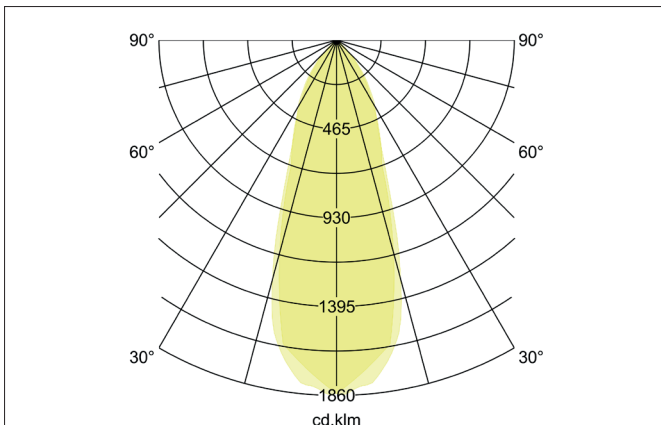

**DISC LED recessed spot, with lens optics, on/off switchable**

Article no. 38421073

Light.  
For Generations.**Tender**

LED recessed spot, with lens optics, on/off switchable, Round. Toolless ceiling installation by installation springs. Ceiling cut-out Ø 68 mm, Installation depth 38 mm, Outer diameter 82 mm, Weight 0,160 kg, Reflector silver with rotationssymmetrical, deep, wide distributed light intensity. optimal light distribution due to a plastic, transparent cover. Luminous flux 660 lm, Power 1 x 6 W, Light colour warm white, Correlated color temperature (CCT) 3.000 K, Colour rendering index CRI > 80, Housing material: Aluminium / Glass, Colour: White, Permissible ambient temperature (ta): -20 °C - +25 °C, Protection class (EN 61140): II, Degree of protection (DIN EN 60529): IP20, .With electronic driver, on/off switchable.

**Product Benefits**

- LED recessed spotlight in round design made of solid aluminum with 6 W LED module with lens optics and switchable converter.
- Ceiling cut-out 68 mm, diameter 82 mm, installation depth 38 mm, IP20.
- Pivoting range 30°.
- Without visible snap ring.
- Classic, formally restrained design.
- Also available in the same look as a pure luminaire for 350 mA (without converter) and as a dimmable set (trailing edge).

**DISC LED recessed spot, wich lens optics, on/off switchable**

Article no. 38421073

Light.  
For Generations.

Article data	
Article no.	38421073
GTIN	4251433950011
Series name	DISC
Short description	LED recessed spot, wich lens optics, on/off switchable
Material	Aluminium / Glass
Colour	White
Type of surface	Matt
Shape	Round
Outer diameter	82 mm
Built-in diameter	68 mm
Installation depth	38 mm
Hight	3 mm
Weight	0.160 kg
stamp	UKCA

Lighting technology	
Colour temperature	3.000 K
Light colour	White
Light output	Direct
Luminous flux	660 lm
System efficiency	110 lm/W
Colour rendering	CRI > 80
Reflector	High-gloss
Reflector colour	silver
Beam angle	38°
Light sharing	Symmetric
Adjustable color temperature	No