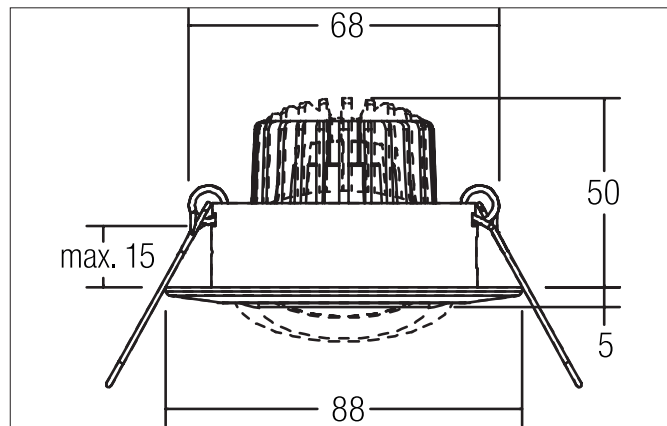

**BREENA-R LED recessed spot set, on/off switchable**

Article no. 38141033

Light.  
For Generations.

**Tender**  
LED recessed spot set, on/off switchable, Round. Toolless ceiling installation by installation springs. Ceiling cut-out Ø 68 mm, Installation depth 50 mm, Outer diameter 88 mm, Weight 0,201 kg. Reflector silver with rotationssymmetrical, deep, wide distributed light intensity. optimal light distribution due to a glass transparent cover. Luminous flux 680 lm, Power 1 x 6 W, Light colour warm white, Correlated color temperature (CCT) 3.000 K, Colour rendering index CRI > 80, Housing material: Cast iron / Aluminium / Glass, Colour: Chrome, Permissible ambient temperature (ta): -20 °C - +25 °C, Protection class (EN 61140): II, Degree of protection (DIN EN 60529): IP20, .With electronic driver, on/off switchable.

| Article data       |  |
|--------------------|--|
| Article no.        | 38141033                                 |
| GTIN               | 4251433907565                            |
| Series name        | BREENA-R                                 |
| Short description  | LED recessed spot set, on/off switchable |
| Material           | Cast iron / Aluminium / Glass            |
| Colour             | Chrome                                   |
| Type of surface    | Matt                                     |
| Shape              | Round                                    |
| Outer diameter     | 88 mm                                    |
| Built-in diameter  | 68 mm                                    |
| Installation depth | 50 mm                                    |
| Height             | 5 mm                                     |
| Weight             | 0.201 kg                                 |
| stamp              | UKCA                                     |