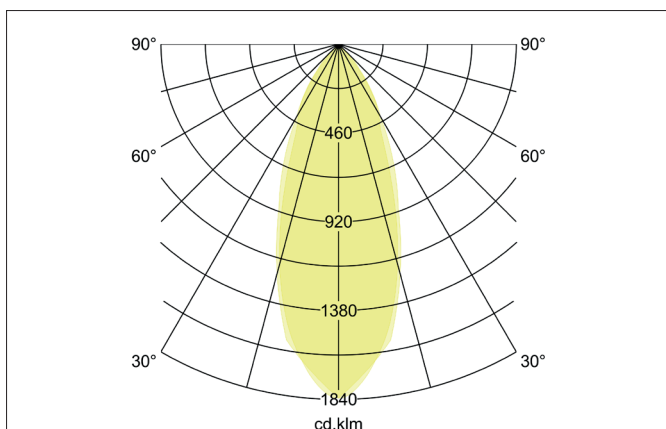

**BREENA-R LED recessed spot set, on/off switchable**

Article no. 38141033

Light.  
For Generations.

**Tender**  
LED recessed spot set, on/off switchable, Round. Toolless ceiling installation by installation springs. Ceiling cut-out Ø 68 mm, Installation depth 50 mm, Outer diameter 88 mm, Weight 0,201 kg. Reflector silver with rotationssymmetrical, deep, wide distributed light intensity. optimal light distribution due to a glass transparent cover. Luminous flux 680 lm, Power 1 x 6 W, Light colour warm white, Correlated color temperature (CCT) 3.000 K, Colour rendering index CRI > 80, Housing material: Cast iron / Aluminium / Glass, Colour: Chrome, Permissible ambient temperature (ta): -20 °C - +25 °C, Protection class (EN 61140): II, Degree of protection (DIN EN 60529): IP20, .With electronic driver, on/off switchable.

| Article data       |  |
|--------------------|--|
| Article no.        | 38141033                                 |
| GTIN               | 4251433907565                            |
| Series name        | BREENA-R                                 |
| Short description  | LED recessed spot set, on/off switchable |
| Material           | Cast iron / Aluminium / Glass            |
| Colour             | Chrome                                   |
| Type of surface    | Matt                                     |
| Shape              | Round                                    |
| Outer diameter     | 88 mm                                    |
| Built-in diameter  | 68 mm                                    |
| Installation depth | 50 mm                                    |
| Height             | 5 mm                                     |
| Weight             | 0.201 kg                                 |
| stamp              | UKCA                                     |