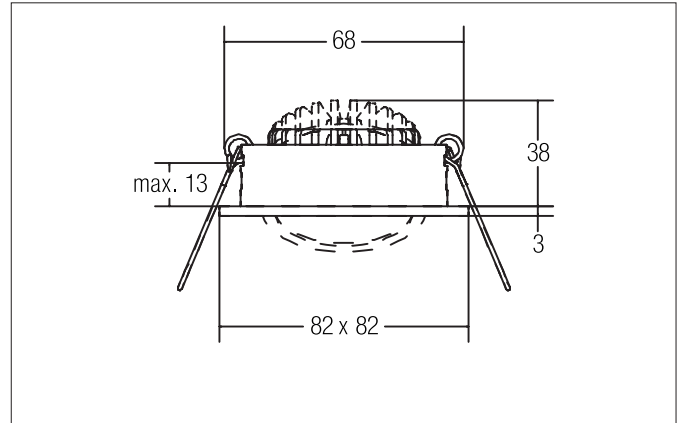

**SEVEN-S LED recessed spot set, on/off switchable**

Article no. 38364083

Light.  
For Generations.**Tender**

LED recessed spot set, on/off switchable, Square. Toolless ceiling installation by installation springs. Ceiling cut-out  $\varnothing$  68 mm, Installation depth 38 mm, Length 82 mm, Width 82 mm, Weight 0,140 kg. Reflector silver with rotationssymmetrical, deep, wide distributed light intensity. optimal light distribution due to a plastic, transparent cover. Luminous flux 740 lm, Power 1 x 7 W, Light colour warm white, Correlated color temperature (CCT) 3.000 K, Colour rendering index CRI > 80, Rated life time L70/B50 at 25 °C: 50.000 h, Housing material: Aluminium / Polycarbonate, Colour: Black, Permissible ambient temperature (ta): -20 °C - +25 °C, Protection class (EN 61140): II, Degree of protection (DIN EN 60529): IP20, .With electronic driver, on/off switchable with integrated strain relief.

**Product Benefits**

- Square recessed spotlight made of solid aluminum with polycarbonate cover.
- Easy and tool-free mounting.
- CRI > 80.
- Low mounting depth 38 mm, length 82 mm, width 82 mm, Ceiling cut-out 68 mm.
- Ceiling thickness maximum 13 mm.
- Large article variance in terms of housing color and color temperature.
- Switchable set - alternatively available in version for 350 mA and as dimmable (trailing-edge phase dimmer) set available.
- Alternatively available in round design.

**SEVEN-S LED recessed spot set, on/off switchable**

Article no. 38364083

Light.  
For Generations.

Article data	
Article no.	38364083
GTIN	4251433946243
Series name	SEVEN-S
Short description	LED recessed spot set, on/off switchable
Material	Aluminium / Polycarbonate
Colour	Black
Type of surface	Matt
Shape	Square
Built-in diameter	68 mm
Installation depth	38 mm
Length	82 mm
Width	82 mm
Hight	3 mm
Weight	0.140 kg
stamp	MM, UKCA
Conformance	CE, UKCA