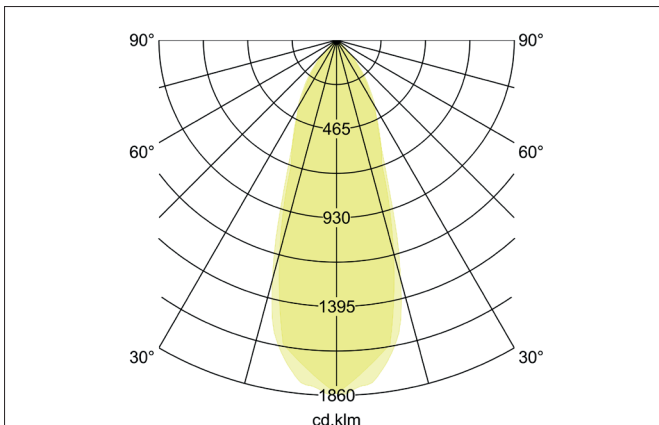

**SEVEN-S LED recessed spot set, on/off switchable**

Article no. 38364083

Light.  
For Generations.**Tender**

LED recessed spot set, on/off switchable, Square. Toolless ceiling installation by installation springs. Ceiling cut-out  $\varnothing$  68 mm, Installation depth 38 mm, Length 82 mm, Width 82 mm, Weight 0,140 kg. Reflector silver with rotationssymmetrical, deep, wide distributed light intensity. optimal light distribution due to a plastic, transparent cover. Luminous flux 740 lm, Power 1 x 7 W, Light colour warm white, Correlated color temperature (CCT) 3.000 K, Colour rendering index CRI > 80, Rated life time L70/B50 at 25 °C: 50.000 h, Housing material: Aluminium / Polycarbonate, Colour: Black, Permissible ambient temperature (ta): -20 °C - +25 °C, Protection class (EN 61140): II, Degree of protection (DIN EN 60529): IP20, .With electronic driver, on/off switchable with integrated strain relief.

**Product Benefits**

- Square recessed spotlight made of solid aluminum with polycarbonate cover.
- Easy and tool-free mounting.
- CRI > 80.
- Low mounting depth 38 mm, length 82 mm, width 82 mm, Ceiling cut-out 68 mm.
- Ceiling thickness maximum 13 mm.
- Large article variance in terms of housing color and color temperature.
- Switchable set - alternatively available in version for 350 mA and as dimmable (trailing-edge phase dimmer) set available.
- Alternatively available in round design.

Lighting technology	
Colour temperature	3.000 K
Light colour	White
Light output	Direct
Luminous flux	740 lm
System efficiency	106 lm/W
Colour rendering	CRI > 80
Reflector	High-gloss
Reflector colour	silver
Beam angle	38°
Light sharing	Symmetric
Adjustable color temperature	No