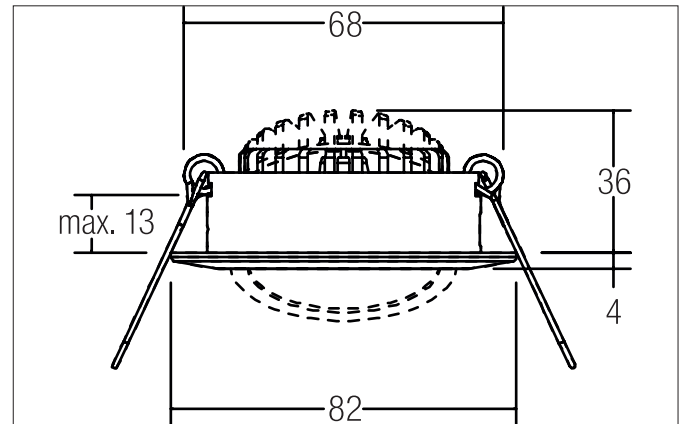

BB03 LED recessed spotlight set, switchable, with connection box

Article no. 38463183

Light.
For Generations.**Tender**

LED recessed spotlight set, switchable, with connection box, Round. Toolless ceiling installation by installation springs. Ceiling cut-out Ø 68 mm, Installation depth 36 mm, Outer diameter 82 mm, Weight 0,171 kg, Reflector silver with rotationssymmetrical, deep, wide distributed light intensity. optimal light distribution due to a polycarbonat clear cover. Luminous flux 630 lm, Power 1 x 6 W, Light colour warm white, Correlated color temprature (CCT) 3.000 K, Colour rendering index CRI > 80, Rated life time L80/B20 at 25 °C: 50.000 h, Housing material: Aluminium / Plastic, Colour: Black structure, Permissible ambient temperature (ta): -20 °C - +25 °C, Protection class (EN 61140): II, Degree of protection (DIN EN 60529): IP20, .With electronic driver, on/off switchable.

Article data	
Article no.	38463183
GTIN	4251433996910
Series name	BB03
Short description	LED recessed spotlight set, switchable, with connection box
Material	Aluminium / Plastic
Colour	Black
Type of surface	Structure
Shape	Round
Outer diameter	82 mm
Built-in diameter	68 mm
Installation depth	36 mm
Hight	4 mm
Scope of delivery	incl. connection box, 3-pole
Weight	0.171 kg
Conformance	CE, UKCA

BB03 LED recessed spotlight set, switchable, with connection box
Article no. 38463183Light.
For Generations.

Packing data	
Gross weight	0.207 kg
Length of packaging	95 mm
Packaging width	75 mm
Packaging height	95 mm
Disposal at end of life	<p>This product must not be disposed of with household waste. You are obliged, to dispose of such electrical waste separately.</p> <p>By disposing of electrical waste and other old or defective electronics separately, you support recycling or other forms of re-use. In that way you help to take care and to avoid that harmful substances get into the environment.</p>