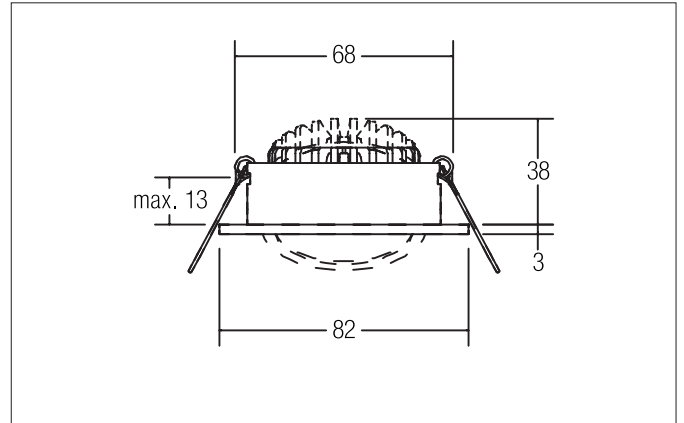

SEVEN-R LED recessed spot set, on/off switchable

Article no. 3836 1254

Light.
For Generations.**Tender**

LED recessed spot set, on/off switchable, Round. Toolless ceiling installation by installation springs. Ceiling cut-out Ø 68 mm, Installation depth 38 mm, Outer diameter 82 mm, Weight 0,149 kg. Reflector silver with rotationssymmetrical, deep, wide distributed light intensity. optimal light distribution due to a plastic, transparent cover. Luminous flux 770 lm, Power 1 x 7 W, System Efficiency 110 lm/W, Light colour neutral white, Correlated color temperature (CCT) 4.000 K, Colour rendering index CRI > 80, Rated life time L70/B50 at 25 °C: 50.000 h, Housing material: Aluminium / Polycarbonate, Colour: Alu, Permissible ambient temperature (ta): -20 °C - +25 °C, Protection class (EN 61140): II, Degree of protection (DIN EN 60529): IP20, .With electronic driver, on/off switchable with integrated strain relief.

Product Benefits

- Round recessed spotlight made of solid aluminum with polycarbonate cover.
- Easy and tool-free mounting.
- CRI > 80.
- Low mounting depth 38 mm, diameter 82 mm, Ceiling cut-out 68 mm.
- Ceiling thickness maximum 13 mm.
- Large article variance with regard to housing color and color temperature.
- Switchable set - alternatively available in version for 350 mA and as dimmable (trailing-edge phase dimmer) set available.
- Alternatively available in square design.

SEVEN-R LED recessed spot set, on/off switchable

Article no. 38361254

Light.
For Generations.

Article data	
Article no.	38361254
GTIN	4251433928126
Series name	SEVEN-R
Short description	LED recessed spot set, on/off switchable
Material	Aluminium / Polycarbonate
Colour	Alu
Type of surface	Matt
Shape	Round
Outer diameter	82 mm
Built-in diameter	68 mm
Installation depth	38 mm
Hight	3 mm
Weight	0.149 kg
stamp	MM, UKCA