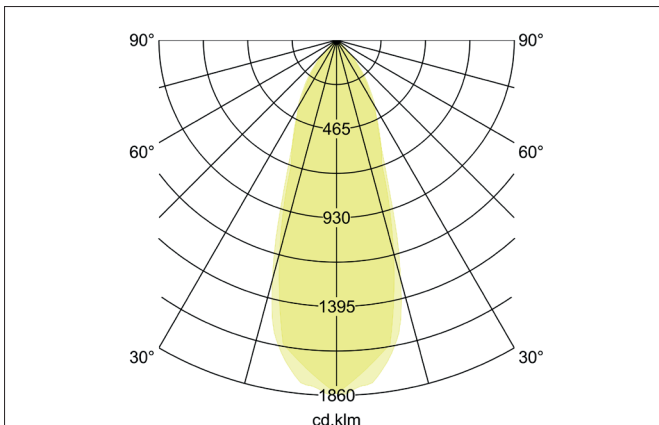

SEVEN-R LED recessed spot set, on/off switchable

Article no. 3836 1254

Light.
For Generations.**Tender**

LED recessed spot set, on/off switchable, Round. Toolless ceiling installation by installation springs. Ceiling cut-out Ø 68 mm, Installation depth 38 mm, Outer diameter 82 mm, Weight 0,149 kg. Reflector silver with rotationssymmetrical, deep, wide distributed light intensity. optimal light distribution due to a plastic, transparent cover. Luminous flux 770 lm, Power 1 x 7 W, System Efficiency 110 lm/W, Light colour neutral white, Correlated color temperature (CCT) 4.000 K, Colour rendering index CRI > 80, Rated life time L70/B50 at 25 °C: 50.000 h, Housing material: Aluminium / Polycarbonate, Colour: Alu, Permissible ambient temperature (ta): -20 °C - +25 °C, Protection class (EN 61140): II, Degree of protection (DIN EN 60529): IP20, .With electronic driver, on/off switchable with integrated strain relief.

Product Benefits

- Round recessed spotlight made of solid aluminum with polycarbonate cover.
- Easy and tool-free mounting.
- CRI > 80.
- Low mounting depth 38 mm, diameter 82 mm, Ceiling cut-out 68 mm.
- Ceiling thickness maximum 13 mm.
- Large article variance with regard to housing color and color temperature.
- Switchable set - alternatively available in version for 350 mA and as dimmable (trailing-edge phase dimmer) set available.
- Alternatively available in square design.

Lighting technology	
Colour temperature	4.000 K
Light colour	White
Light output	Direct
Luminous flux	770 lm
System efficiency	110 lm/W
Colour rendering	CRI > 80
Reflector	High-gloss
Reflector colour	silver
Beam angle	38°
Light sharing	Symmetric
Adjustable color temperature	No