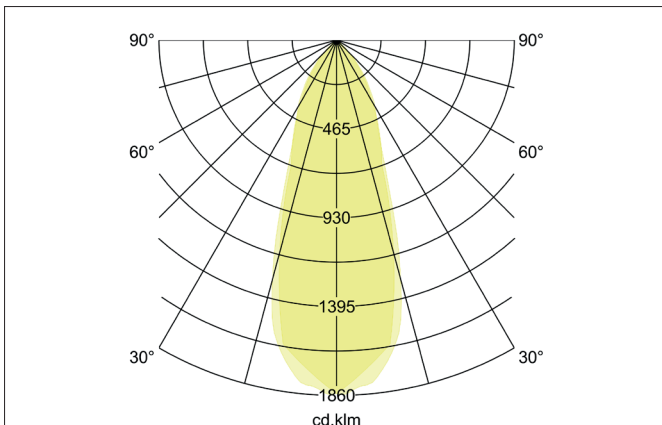

**BB05 LED recessed spotlight set, switchable, with connection box**  
 Article no. 38465183

Light.  
 For Generations.

**Tender**  
 LED recessed spotlight set, switchable, with connection box, Square. Toolless ceiling installation by installation springs. Ceiling cut-out Ø 68 mm, Installation depth 38 mm, Length 82 mm, Width 82 mm, Weight 0,177 kg, Reflector silver with rotationssymmetrical, deep, wide distributed light intensity. optimal light distribution due to a polycarbonat clear cover. Luminous flux 630 lm, Power 1 x 6 W, Light colour warm white, Correlated color temprature (CCT) 3.000 K, Colour rendering index CRI > 80, Rated life time L80/B20 at 25 °C: 50.000 h, Housing material: Aluminium / Polycarbonat, Colour: Black structure, Permissible ambient temperature (ta): -20 °C - +25 °C, Protection class (EN 61140): II, Degree of protection (DIN EN 60529): IP20, .With electronic driver, on/off switchable.

Article data	
Article no.	38465183
GTIN	4251433996743
Series name	BB05
Short description	LED recessed spotlight set, switchable, with connection box
Material	Aluminium / Polycarbonat
Colour	Black
Type of surface	Structure
Shape	Square
Built-in diameter	68 mm
Installation depth	38 mm
Length	82 mm
Width	82 mm
Hight	2 mm
Scope of delivery	incl. connection box, 3-pole
Weight	0.177 kg
Conformance	CE, UKCA

Operating technology of the luminaire	
Power	6 W
Voltage type	DC
Current	350 mA
Lamp	LED
Protection class	III
Degree of protection	IP20

Operating technology of driver	
Article No. of used driver	17662010
Length	68 mm
Width	35 mm
Height	21 mm
AC nominal voltage min	90 V
AC nominal voltage max	264 V
Frequency max	60 Hz
Dimmable	No
Control	on/off
Starting current	10 A (max. 10ms)
Power min	1 W
Power	7.2 W
Output current	350 mA
Degree of protection	IP20
Protection class	II
Flicker-free	Yes