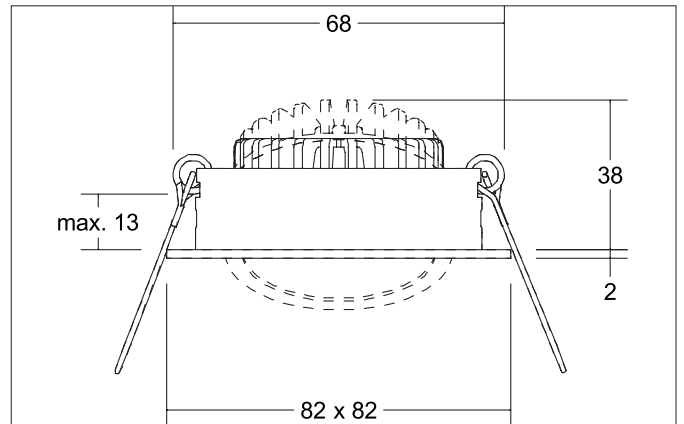

**BB05 LED recessed spotlight set, switchable, with connection box**  
 Article no. 38465183

Light.  
 For Generations.

**Tender**  
 LED recessed spotlight set, switchable, with connection box, Square. Toolless ceiling installation by installation springs. Ceiling cut-out Ø 68 mm, Installation depth 38 mm, Length 82 mm, Width 82 mm, Weight 0,177 kg, Reflector silver with rotationssymmetrical, deep, wide distributed light intensity. optimal light distribution due to a polycarbonat clear cover. Luminous flux 630 lm, Power 1 x 6 W, Light colour warm white, Correlated color temprature (CCT) 3.000 K, Colour rendering index CRI > 80, Rated life time L80/B20 at 25 °C: 50.000 h, Housing material: Aluminium / Polycarbonat, Colour: Black structure, Permissible ambient temperature (ta): -20 °C - +25 °C, Protection class (EN 61140): II, Degree of protection (DIN EN 60529): IP20, .With electronic driver, on/off switchable.

Article data	
Article no.	38465183
GTIN	4251433996743
Series name	BB05
Short description	LED recessed spotlight set, switchable, with connection box
Material	Aluminium / Polycarbonat
Colour	Black
Type of surface	Structure
Shape	Square
Built-in diameter	68 mm
Installation depth	38 mm
Length	82 mm
Width	82 mm
Hight	2 mm
Scope of delivery	incl. connection box, 3-pole
Weight	0.177 kg
Conformance	CE, UKCA

Operating technology of the luminaire	
Power	6 W
Voltage type	DC
Current	350 mA
Lamp	LED
Protection class	III
Degree of protection	IP20

Operating technology of driver	
Article No. of used driver	17662010
Length	68 mm
Width	35 mm
Height	21 mm
AC nominal voltage min	90 V
AC nominal voltage max	264 V
Frequency max	60 Hz
Dimmable	No
Control	on/off
Starting current	10 A (max. 10ms)
Power min	1 W
Power	7.2 W
Output current	350 mA
Degree of protection	IP20
Protection class	II
Flicker-free	Yes